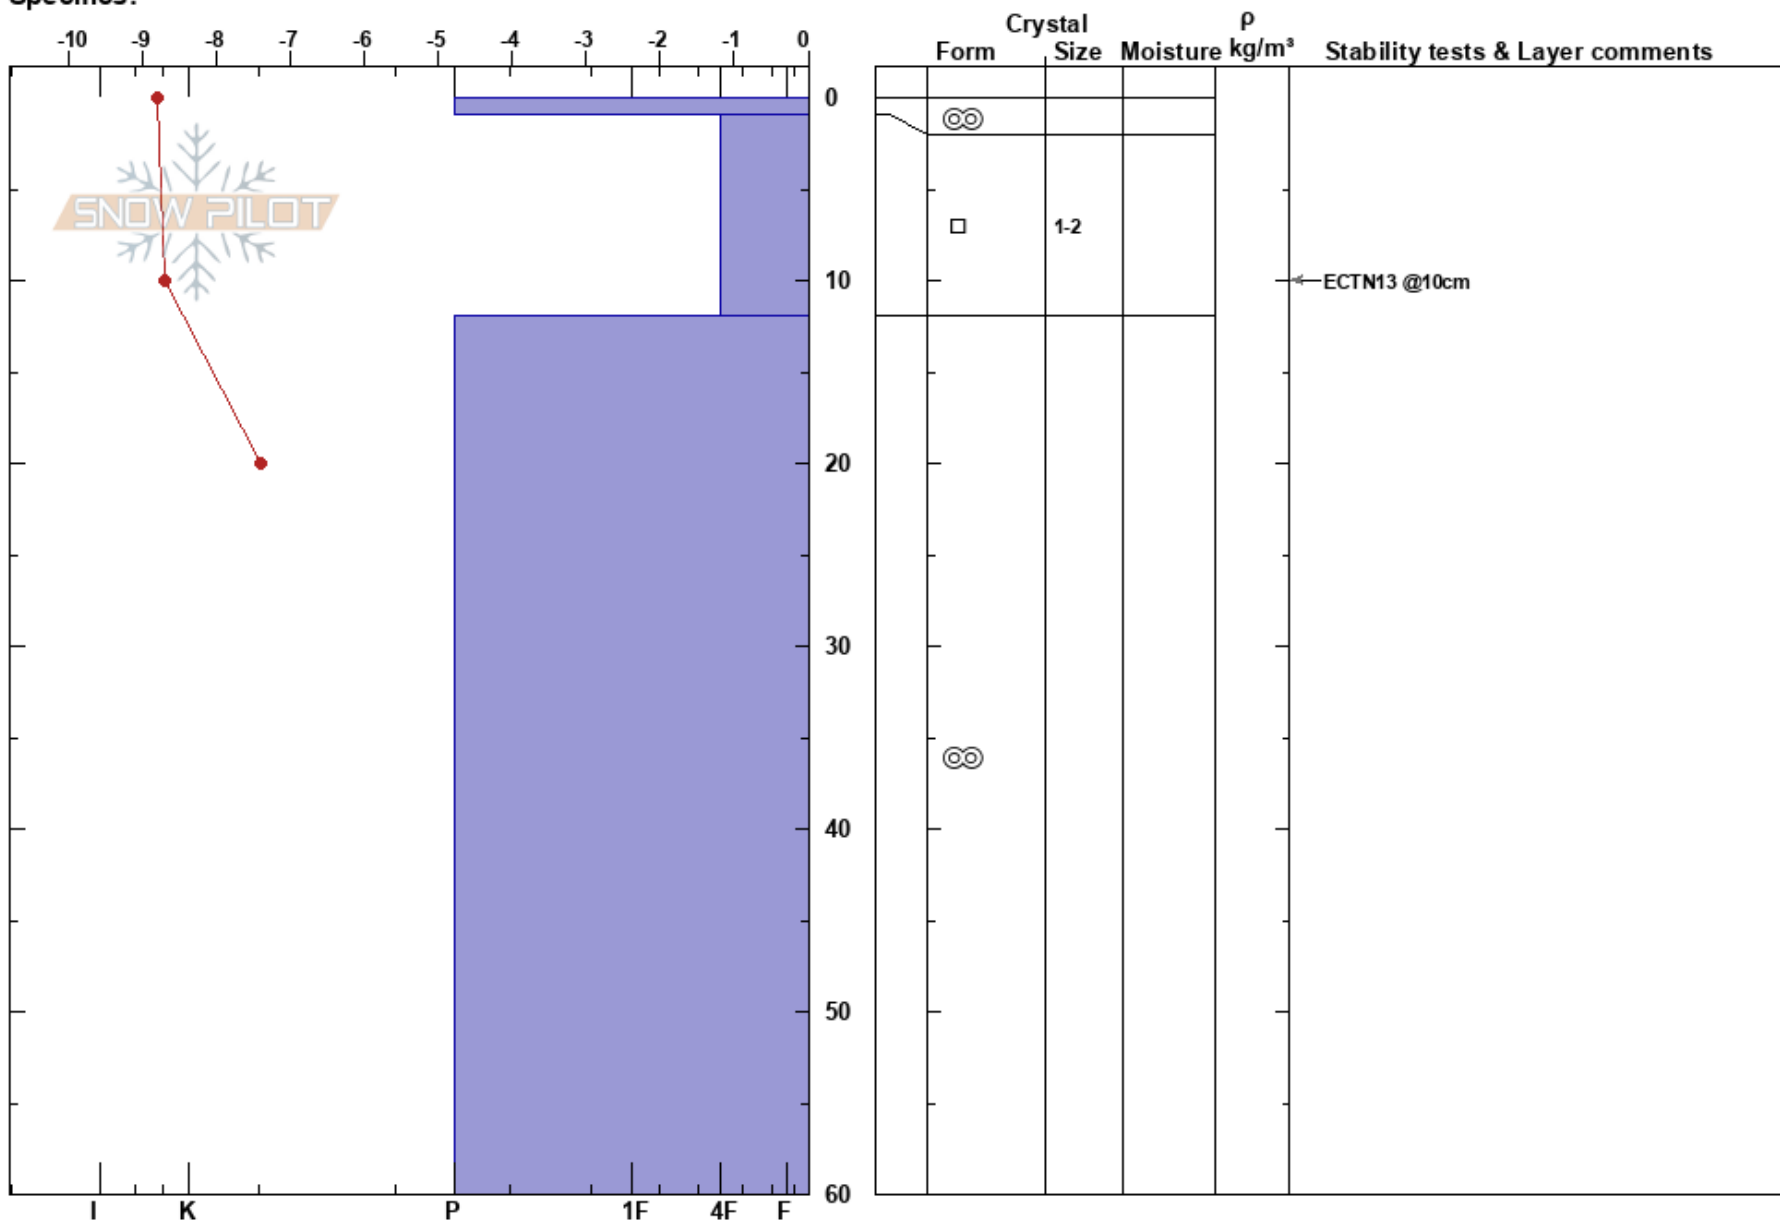

Drommentjhiervi  
Bydalen  
Sweden  
Elevation: 942 m  
Aspect: NE  
Specifics:

Oskar Brodén  
20/02/2025 - 11:30  
Co-ord: 63.07918N, 13.80089E  
Slope Angle: 32°  
Wind Loading: no

Stability:  
Air Temperature: -7.4°C  
Sky Cover: SCT  
Precipitation: NO  
Wind: N Light Breeze

HS:60  
Layer Notes:

Notes: