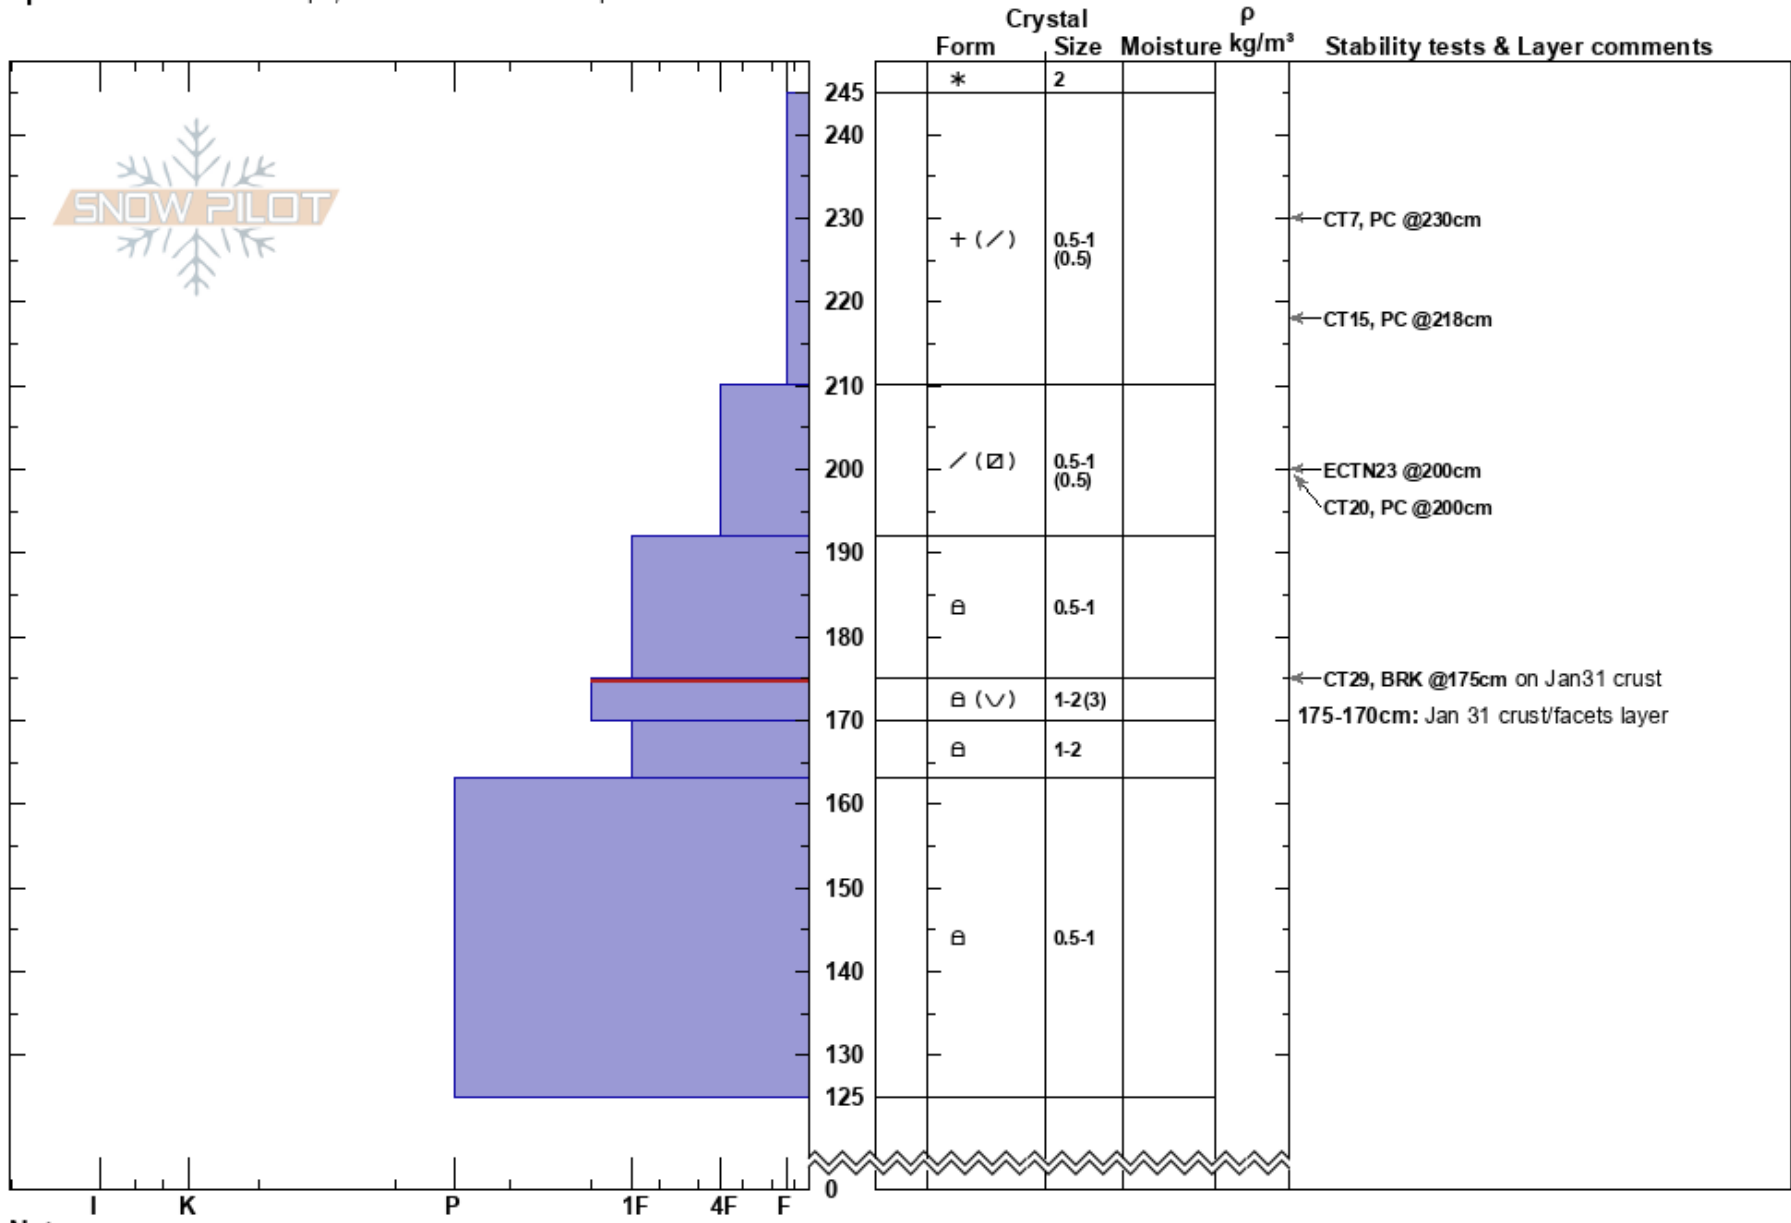

PF:35

175-170cm: Jan 31 crust/facets layer

ID

Co-ord: 11T 595798W 5265444N

Sky Cover: OVC

PS:20

175-170cm:Problematic layer

Elevation:

Slope Angle:

Precipitation: S-1

Aspect:

Wind Loading: previous

Wind: SW Light Breeze

Specifics: Ski tracks on slope; Snowmobile tracks on slope

Notes: