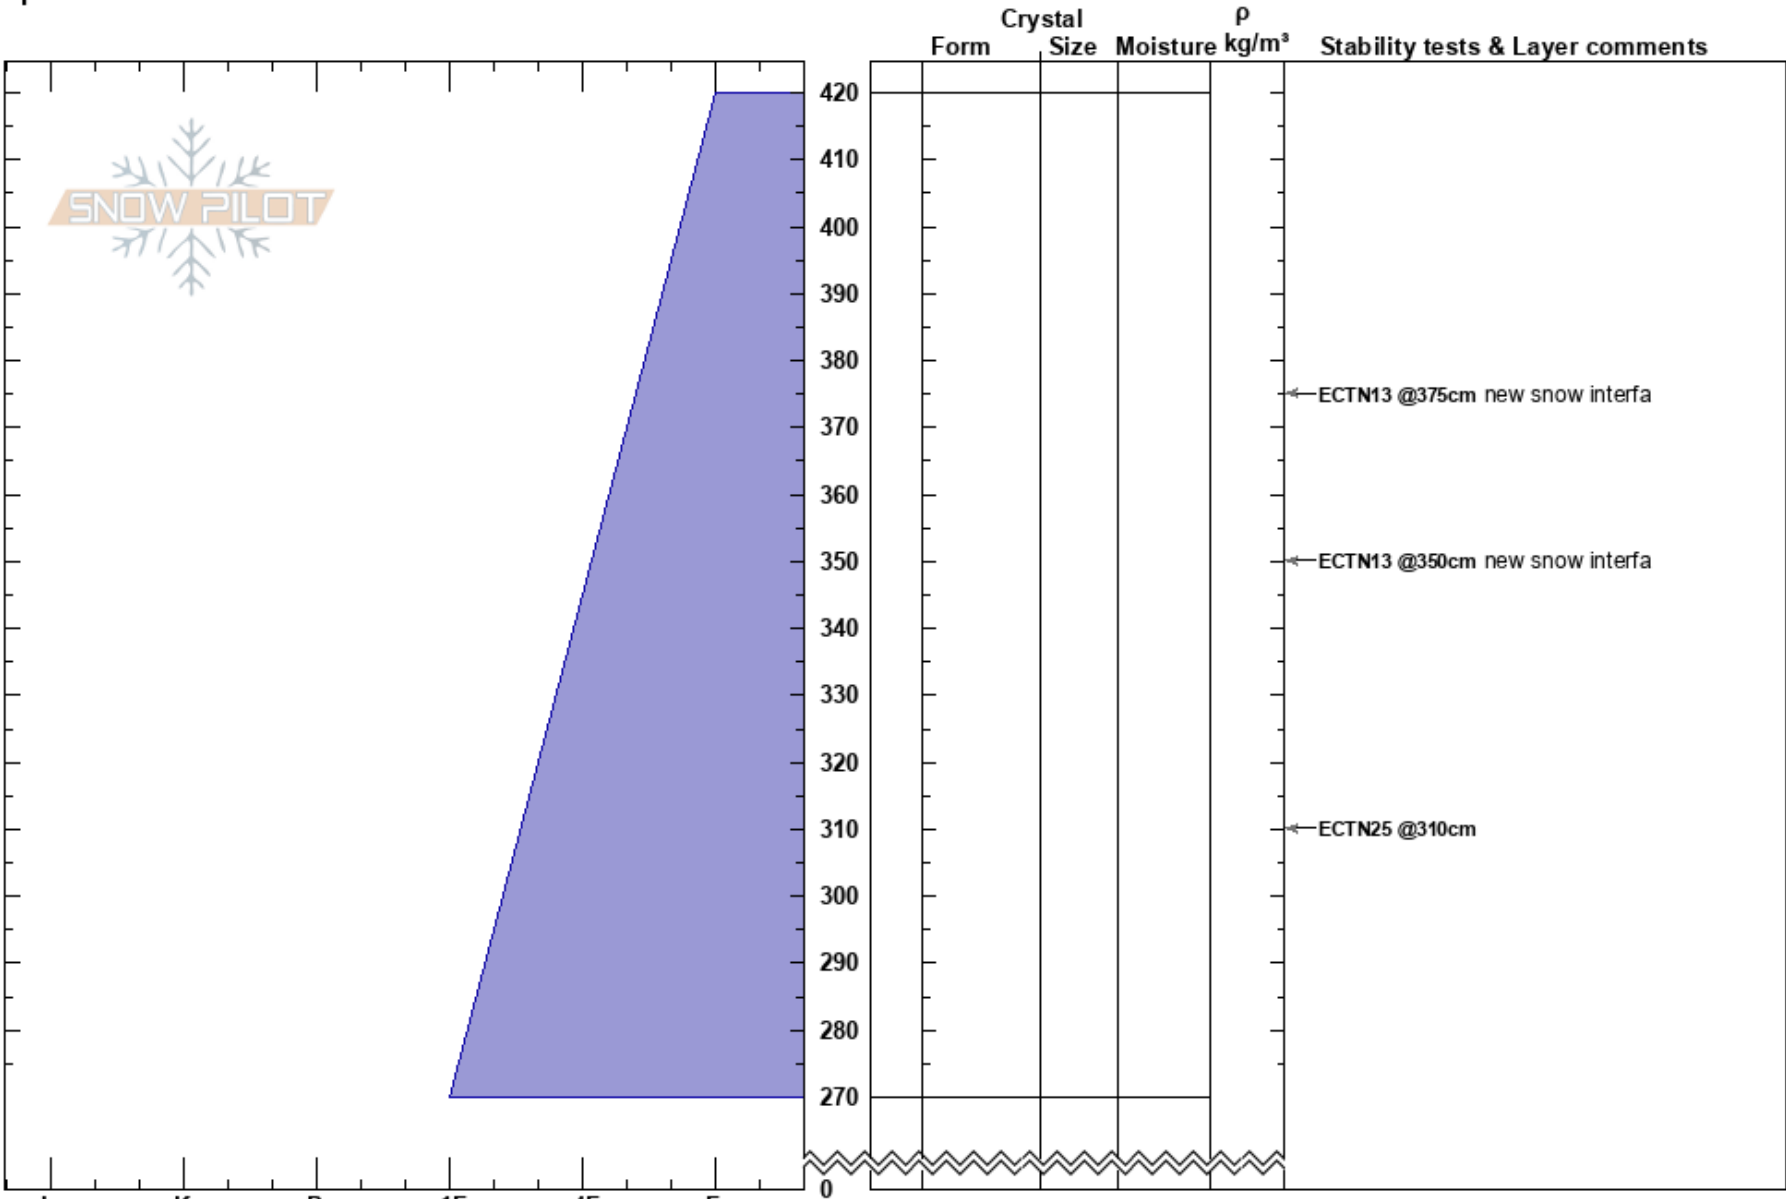

Surprise 9700' North
 Teton Range
 WY
Elevation: 9700 ft
Aspect: N
Specifics:

Travis Baldwin
 02/19/2025 - 1:00pm
Co-ord: 43.73023N, -110.77540W
Slope Angle: 25°
Wind Loading:

Stability: Good **HS:** 420
Air Temperature: 420-270cm: Problematic layer
Sky Cover: OVC
Precipitation: NO
Wind:

Notes: Top of Delta Lake Chute. Right side up snowpack in the top 150cm that we dug down to. All ECT results did not propagate and in the new snow from the last week. no cracking or collapsing.