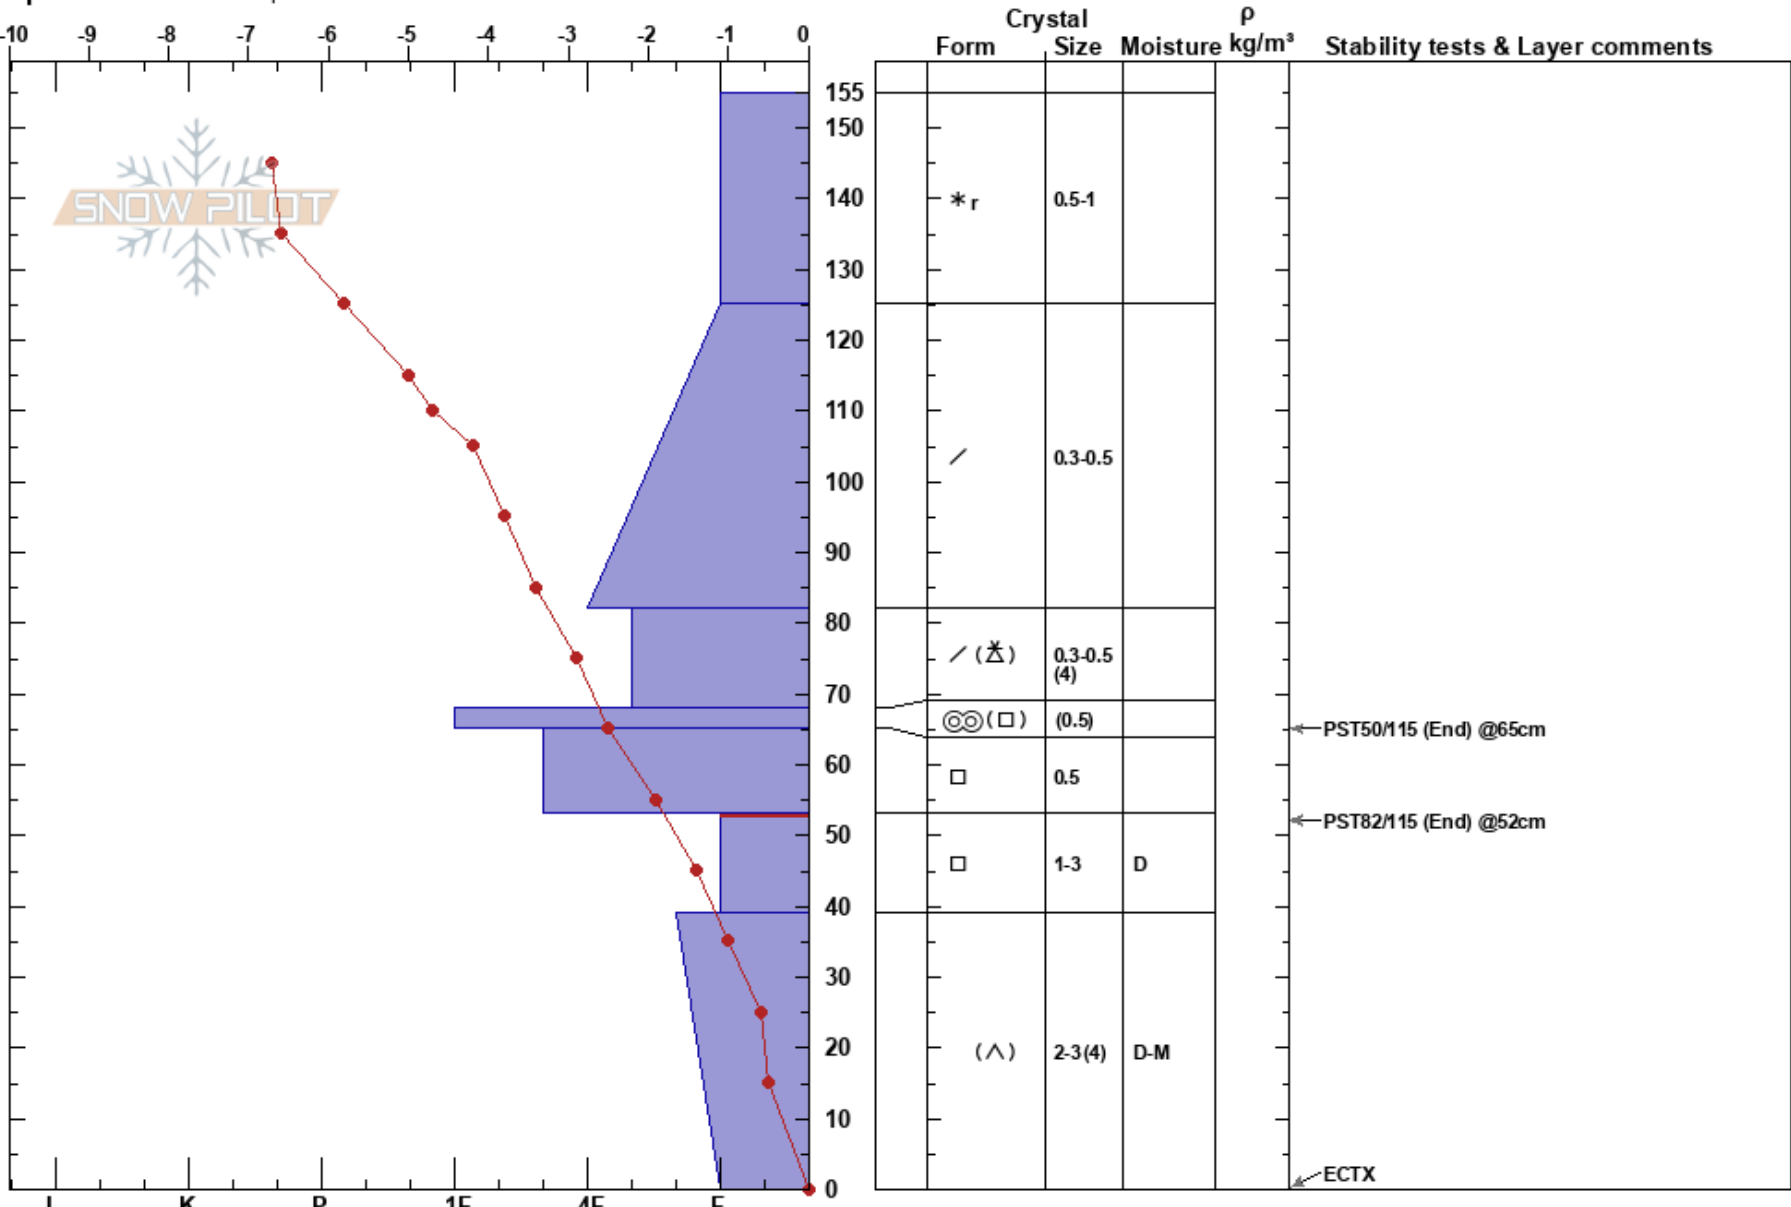

Burgler Bear
 Bear River Range
 UT
 Elevation: 8700 ft
 Aspect: N
 Specifics: We skied slope

Kyle Hornor
 02/19/2025 - 11:00am
 Co-ord: 41.44348N, -111.71315W
 Slope Angle: 33°
 Wind Loading: no

Stability: Fair
 Air Temperature: -4°C
 Sky Cover: BKN
 Precipitation: NO
 Wind:
 HS:155
 53-39cm:Problematic layer