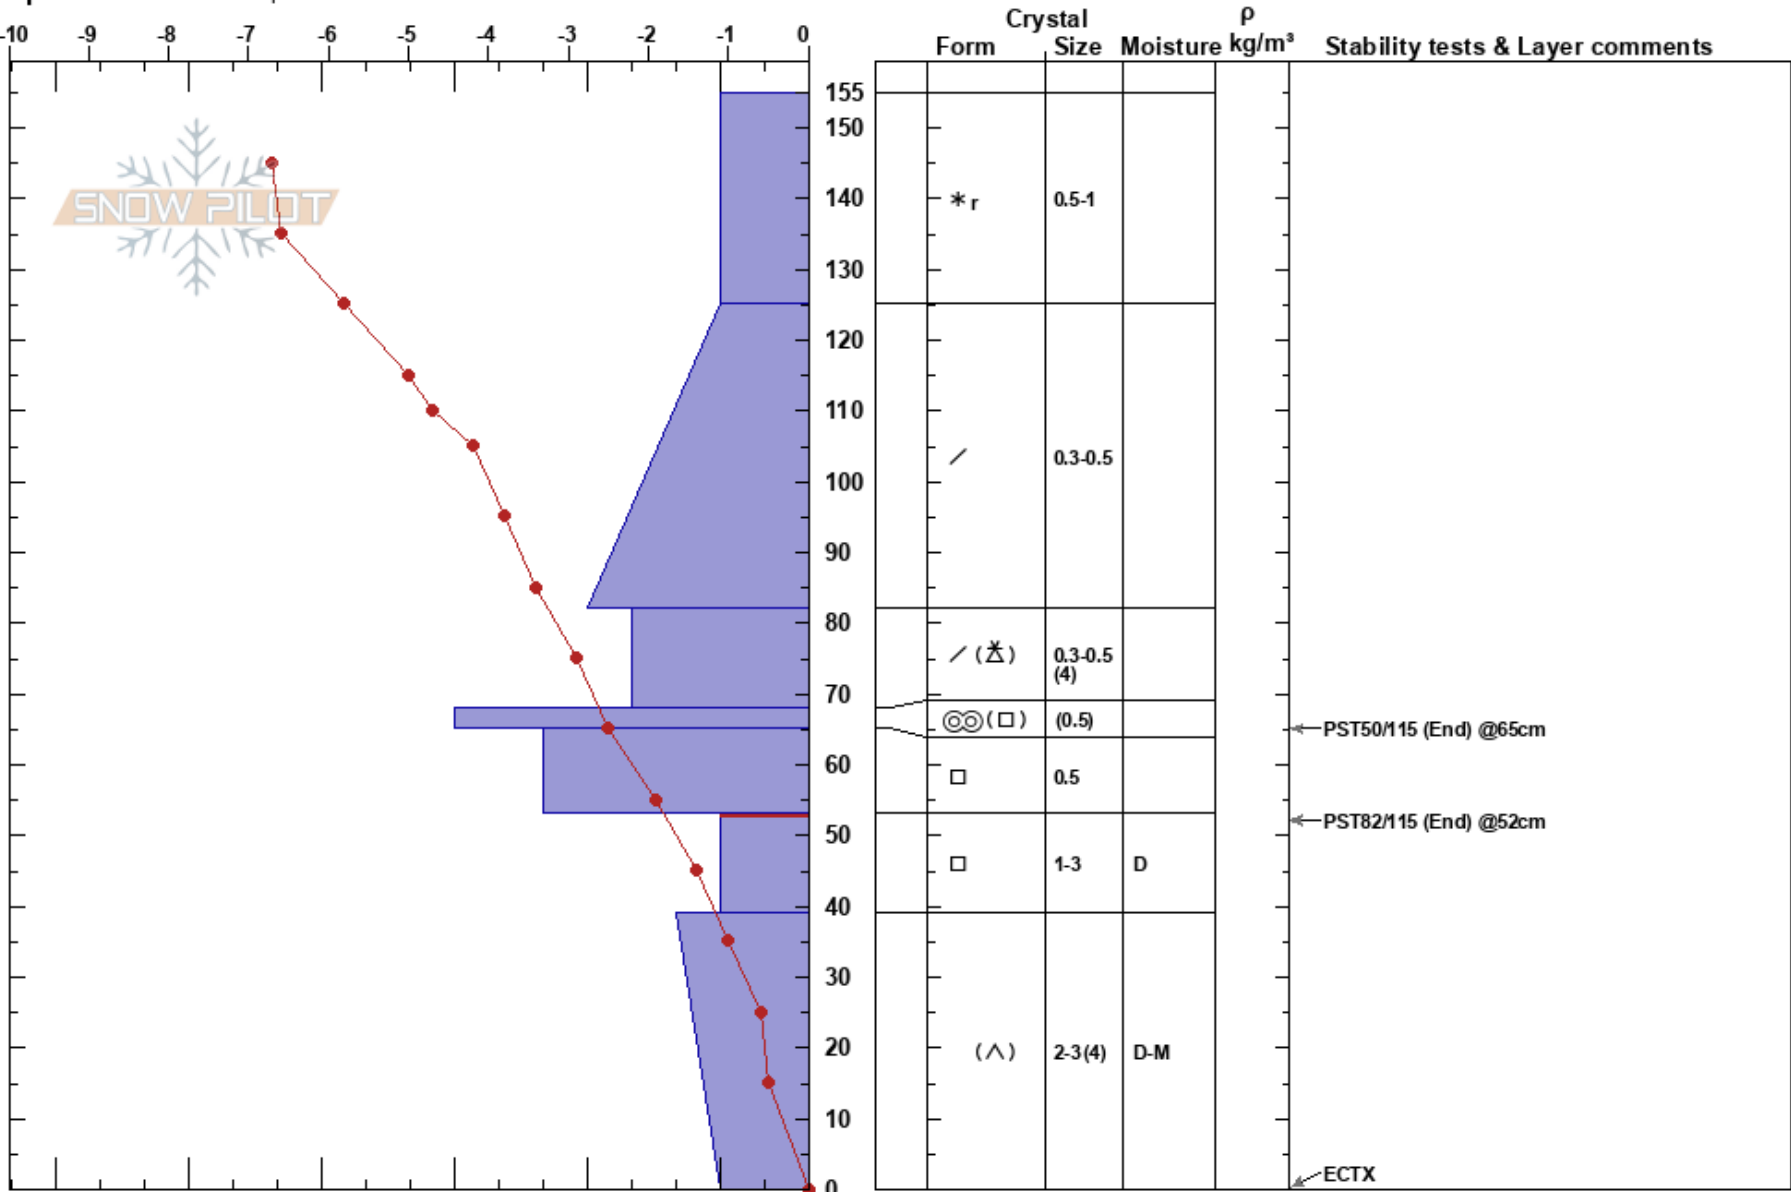

Burgler Bear  
 Bear River Range  
 UT  
 Elevation: 8700 ft  
 Aspect: N  
 Specifics: We skied slope

Kyle Hornor  
 02/19/2025 - 11:00am  
 Co-ord: 41.44348N, -111.71315W  
 Slope Angle: 33°  
 Wind Loading: no

Stability: Fair  
 Air Temperature: -4°C  
 Sky Cover: BKN  
 Precipitation: NO  
 Wind:  
 HS:155  
 53-39cm: Problematic layer

Notes: