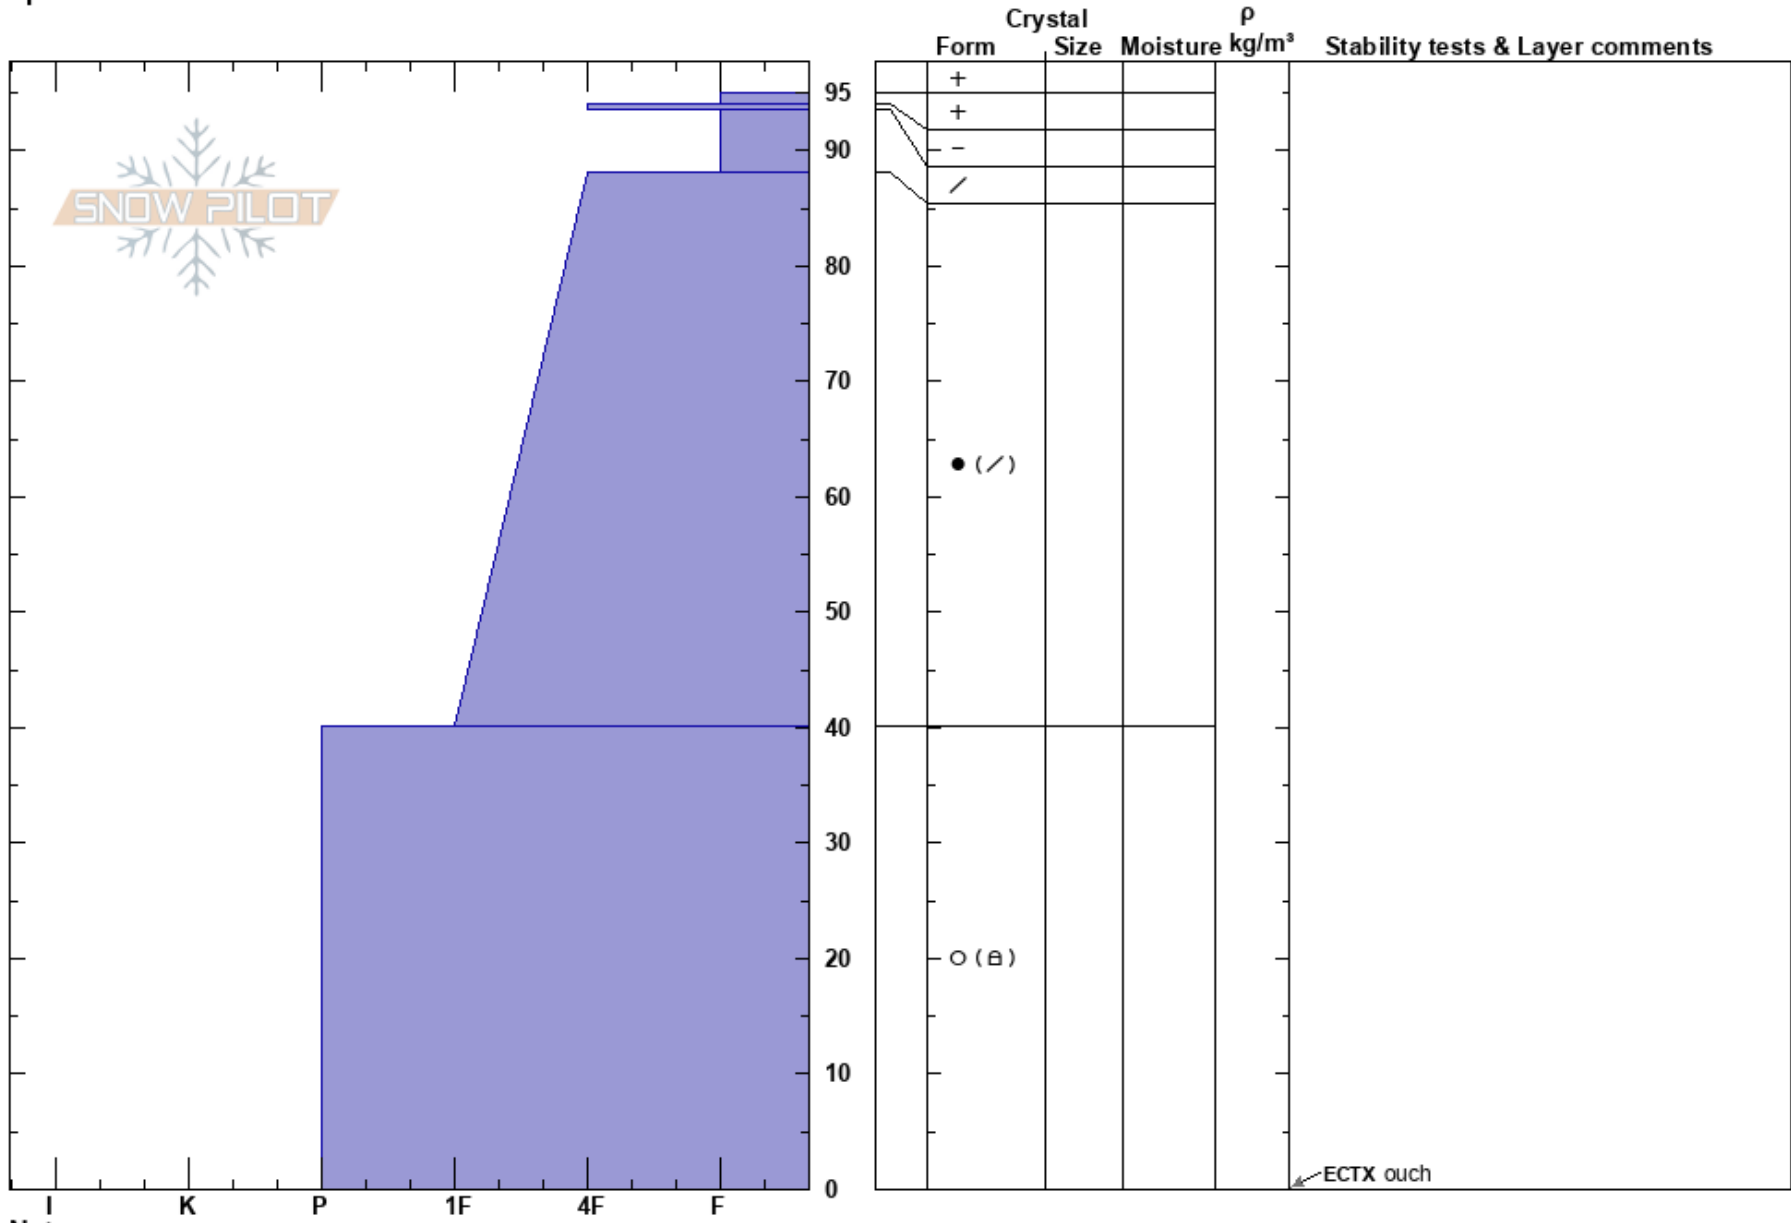

Peanut S
 Pioneer
 ID
 Elevation: 9550 ft
 Aspect: S
 Specifics:

Zachary Miller
 02/19/2025 - 1:00pm
 Co-ord: 43.72078N, -114.16446W
 Slope Angle: 21°
 Wind Loading:

Stability: Good HS:95 Layer Notes:
 Air Temperature:
 Sky Cover: X
 Precipitation: S-1
 Wind: Calm

Notes: Everything below the 1/31 interface is essentially an ice-facet-crust complex that is frozen solid.