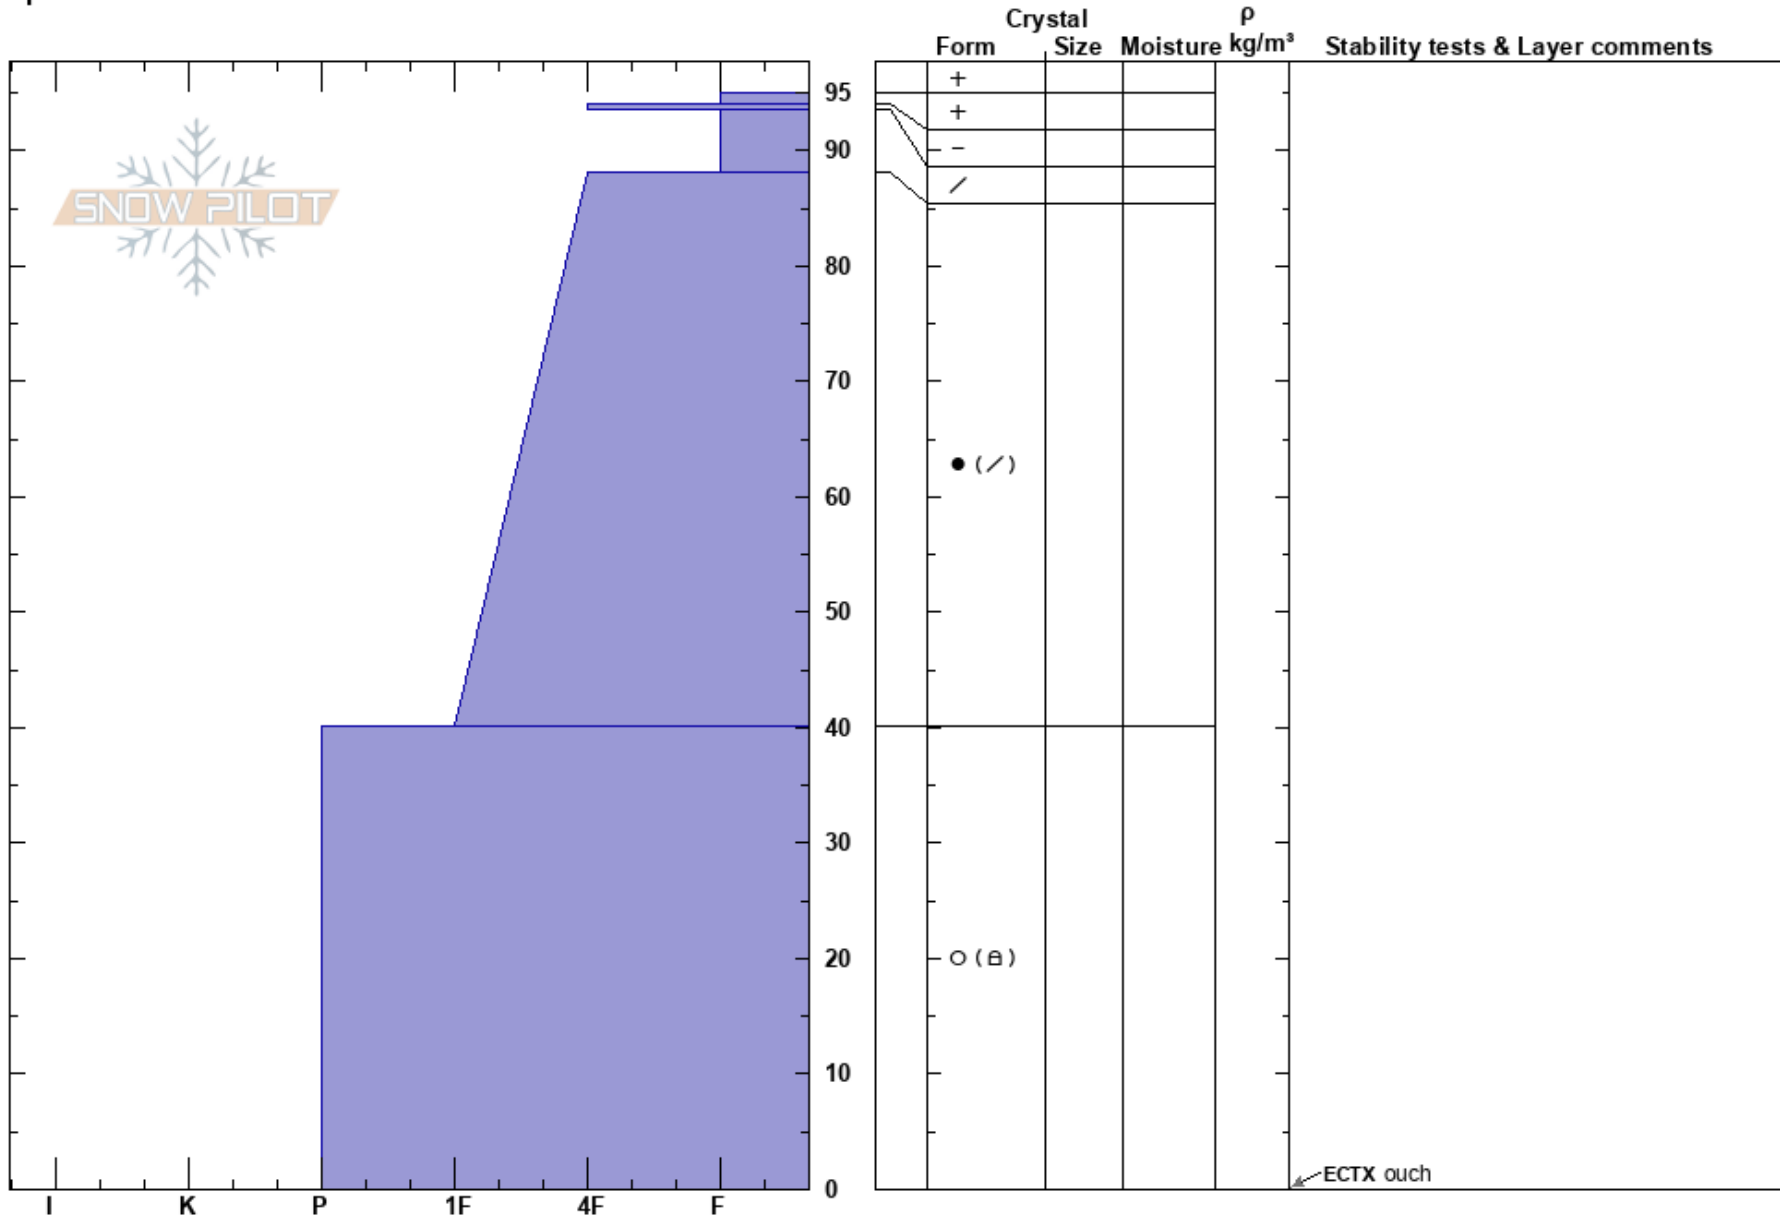

Peanut S  
 Pioneer  
 ID  
 Elevation: 9550 ft  
 Aspect: S  
 Specifics:

Zachary Miller  
 02/19/2025 - 1:00pm  
 Co-ord: 43.72078N, -114.16446W  
 Slope Angle: 21°  
 Wind Loading:

Stability: Good  
 Air Temperature:  
 Sky Cover: X  
 Precipitation: S-1  
 Wind: Calm

HS:95

Layer Notes:

Notes: Everything below the 1/31 interface is essentially an ice-facet-crust complex that is frozen solid.