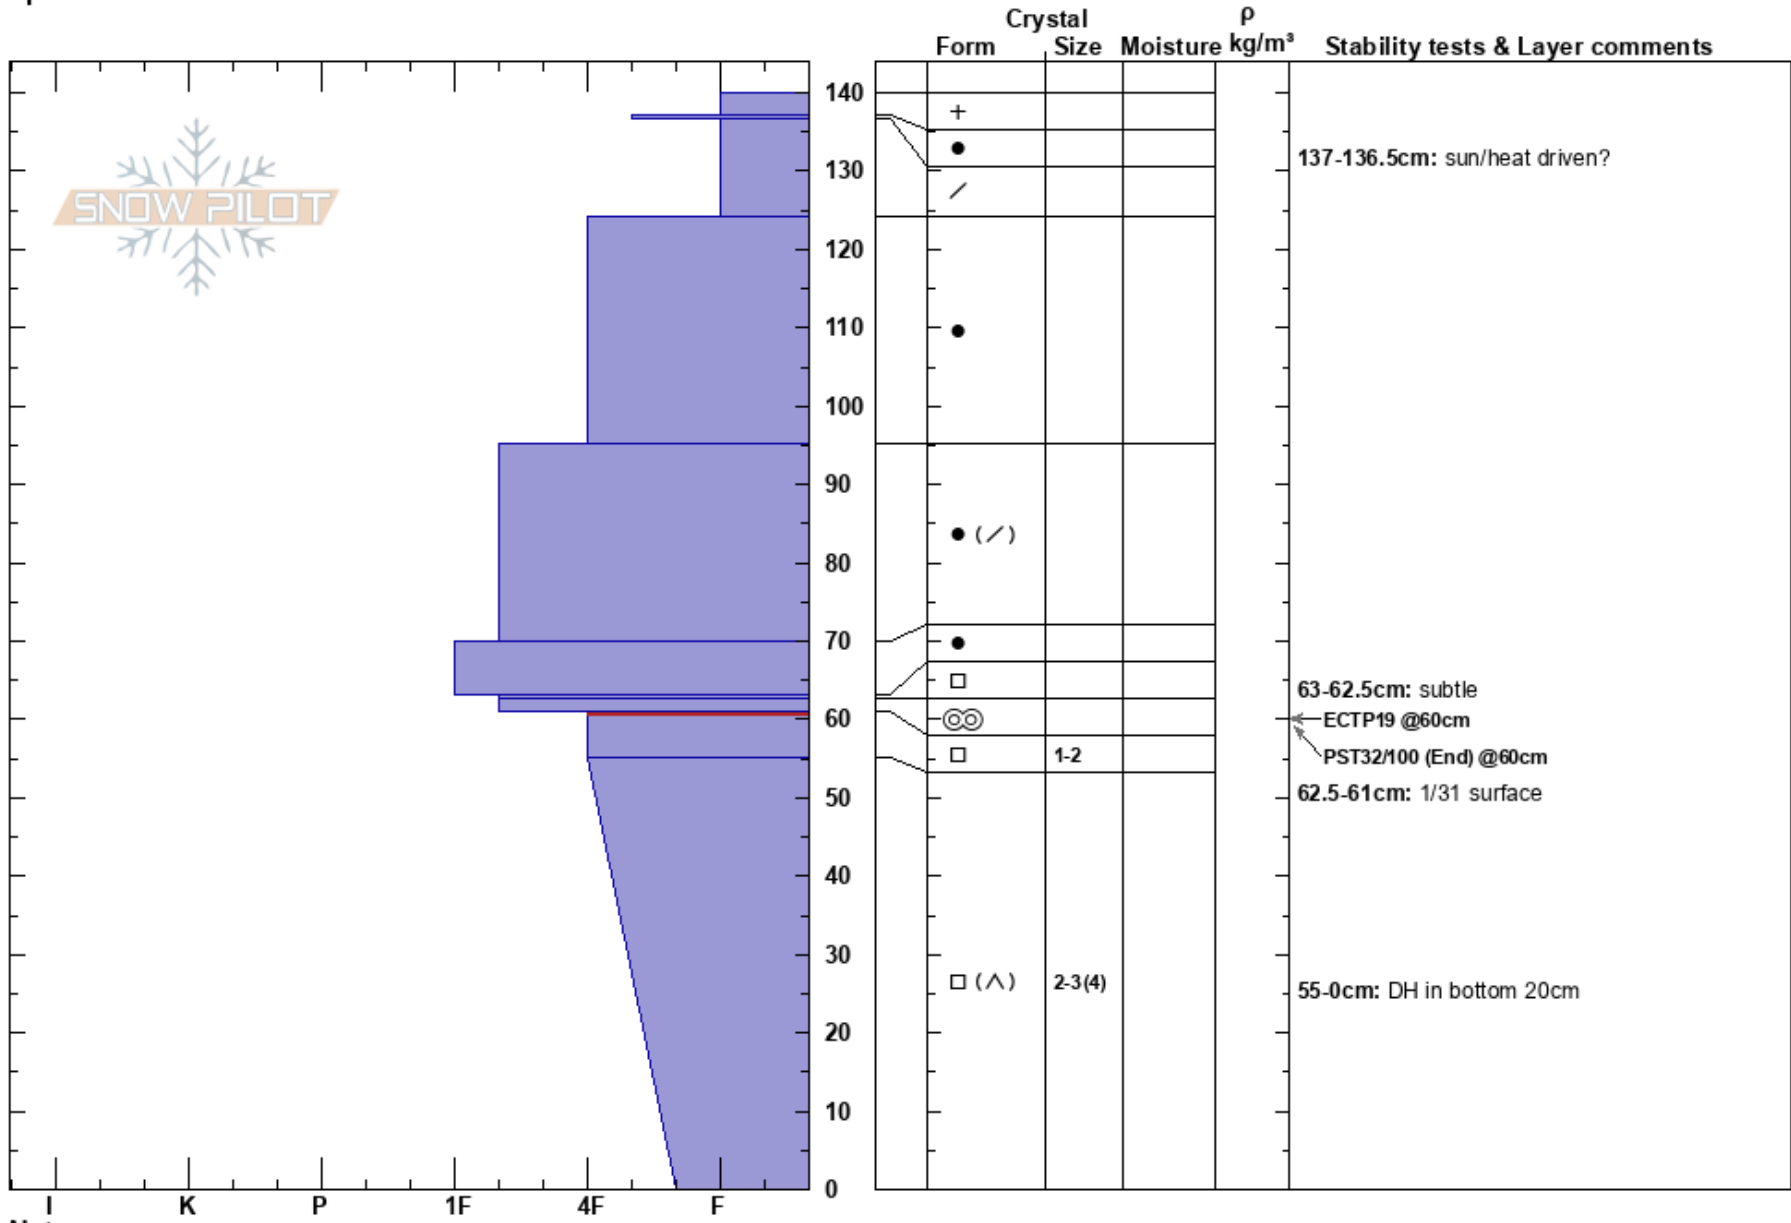

Peanut E
 Pioneer
 ID
Elevation: 8700 ft
Aspect: E
Specifics:

Zachary Miller
 02/19/2025 - 10:45am
Co-ord: 43.72100N, -114.15262W
Slope Angle: 33°
Wind Loading:

Stability: Fair
Air Temperature:
Sky Cover: X
Precipitation: NO
Wind: Calm

HS: 140
Layer Notes:
 137-136.5cm: sun/heat driven?
 63-62.5cm: subtle
 62.5-61cm: 1/31 surface
 61-55cm: Problematic layer
 55-0cm: DH in bottom 20cm

Notes: Corrected pit - original had incorrect stability test scores