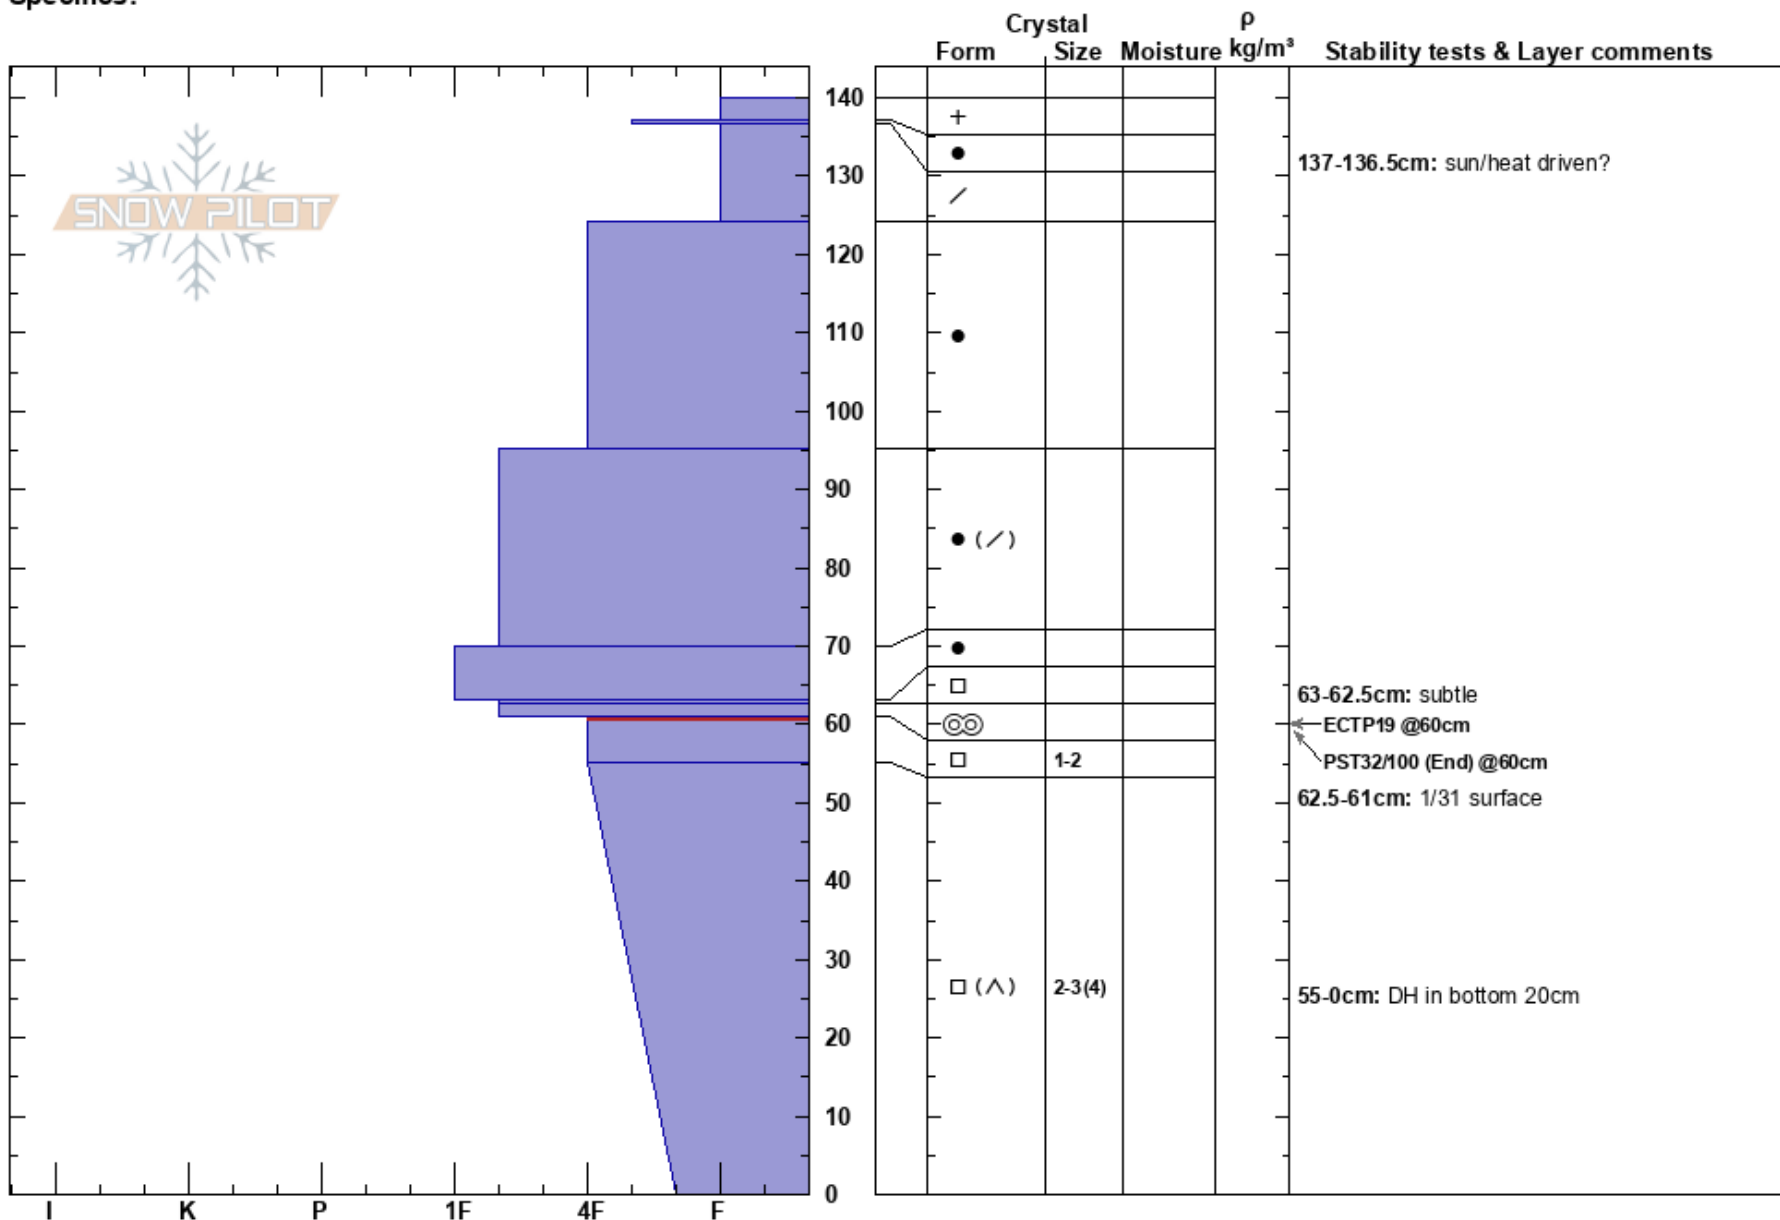

Peanut E
 Pioneer
 ID
 Elevation: 8700 ft
 Aspect: E
 Specifics:

Zachary Miller
 02/19/2025 - 10:45am
 Co-ord: 43.72100N, -114.15262W
 Slope Angle: 33°
 Wind Loading:

Stability: Fair
 Air Temperature:
 Sky Cover: X
 Precipitation: NO
 Wind: Calm

HS:140
 Layer Notes:
 137-136.5cm: sun/heat driven?
 63-62.5cm: subtle
 62.5-61cm: 1/31 surface
 61-55cm: Problematic layer
 55-0cm: DH in bottom 20cm

Notes: Corrected pit - original had incorrect stability test scores