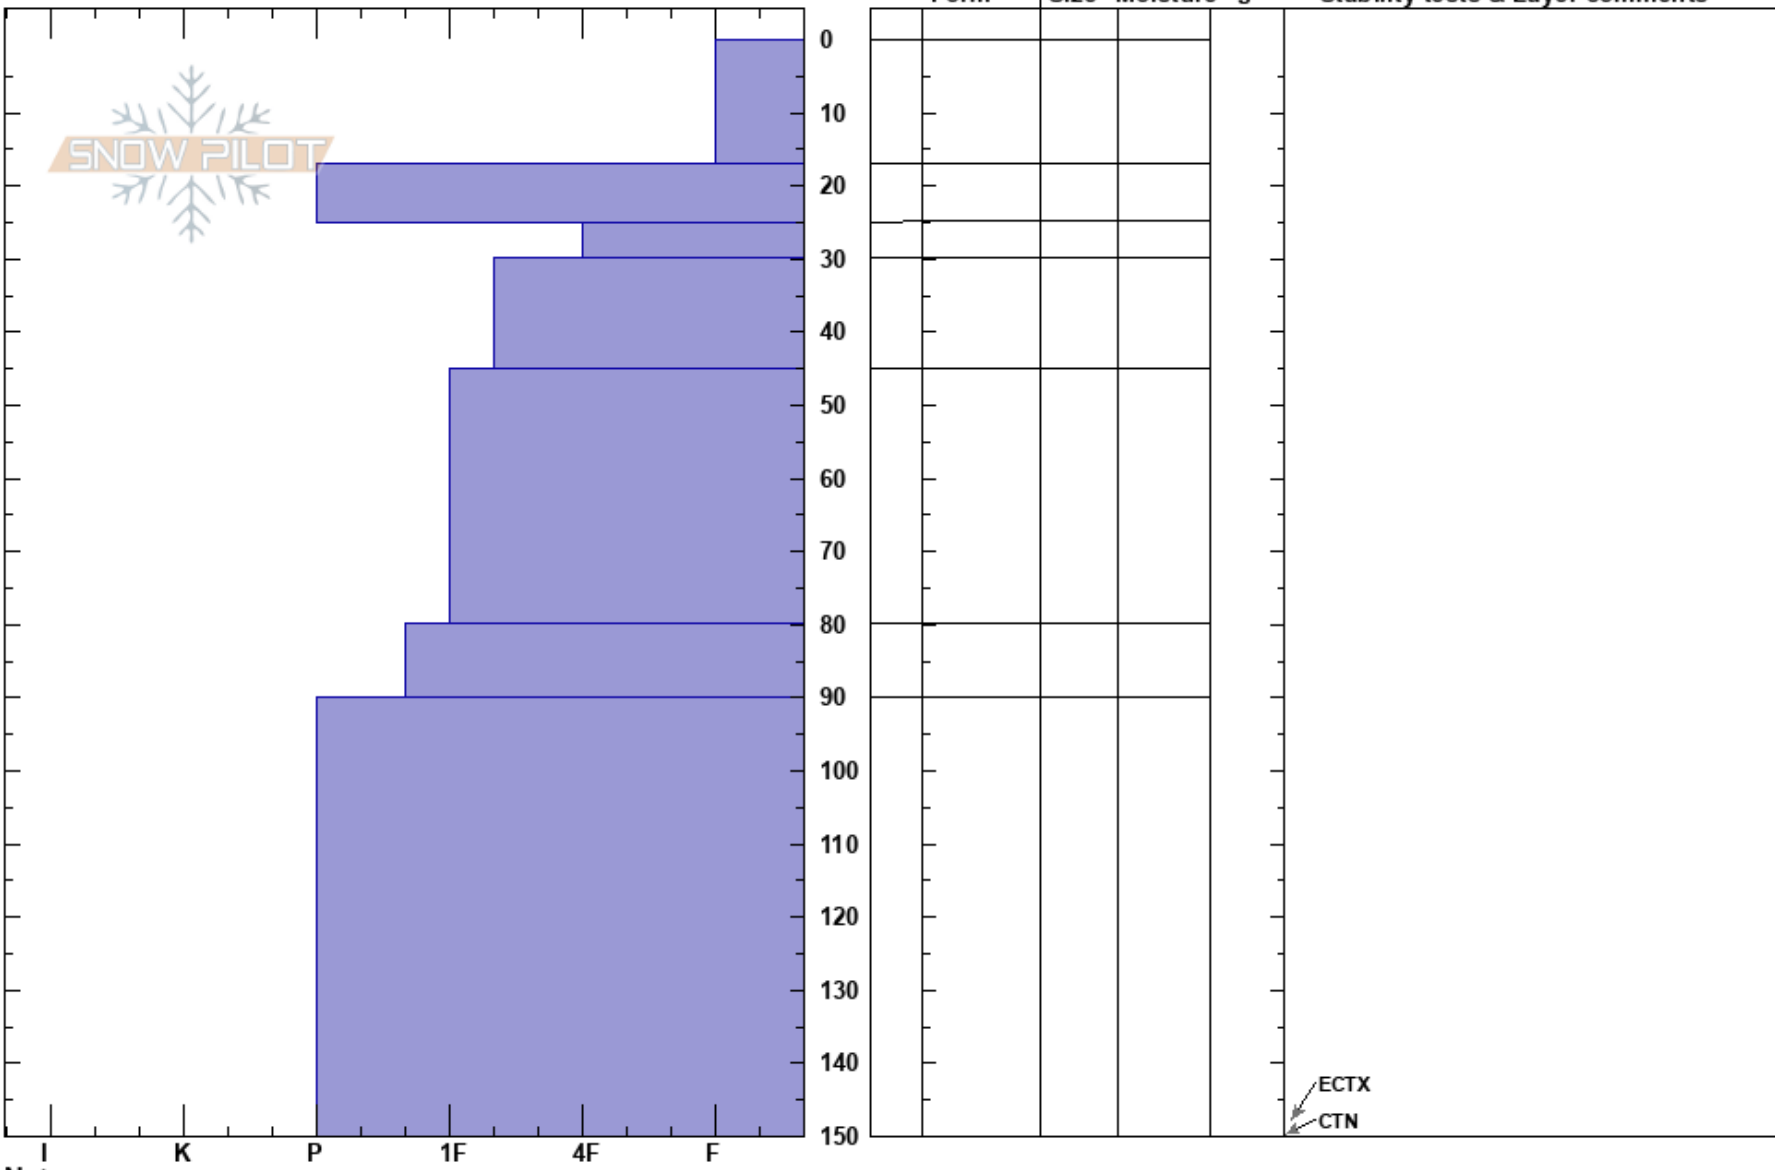

Pitch Deck
Monashee
BC
Elevation: 2200 m
Aspect: SE
Specifics:

Guides Kingfisher
18/02/2025 - 10:00
Co-ord:
Slope Angle: 28°
Wind Loading:

Stability:
Air Temperature: -10°C
Sky Cover: BKN
Precipitation: NO
Wind: Calm

HS:150
PF:40
PS:20

Layer Notes:

ECTX
CTN

Notes:
I K P 1F 4F F