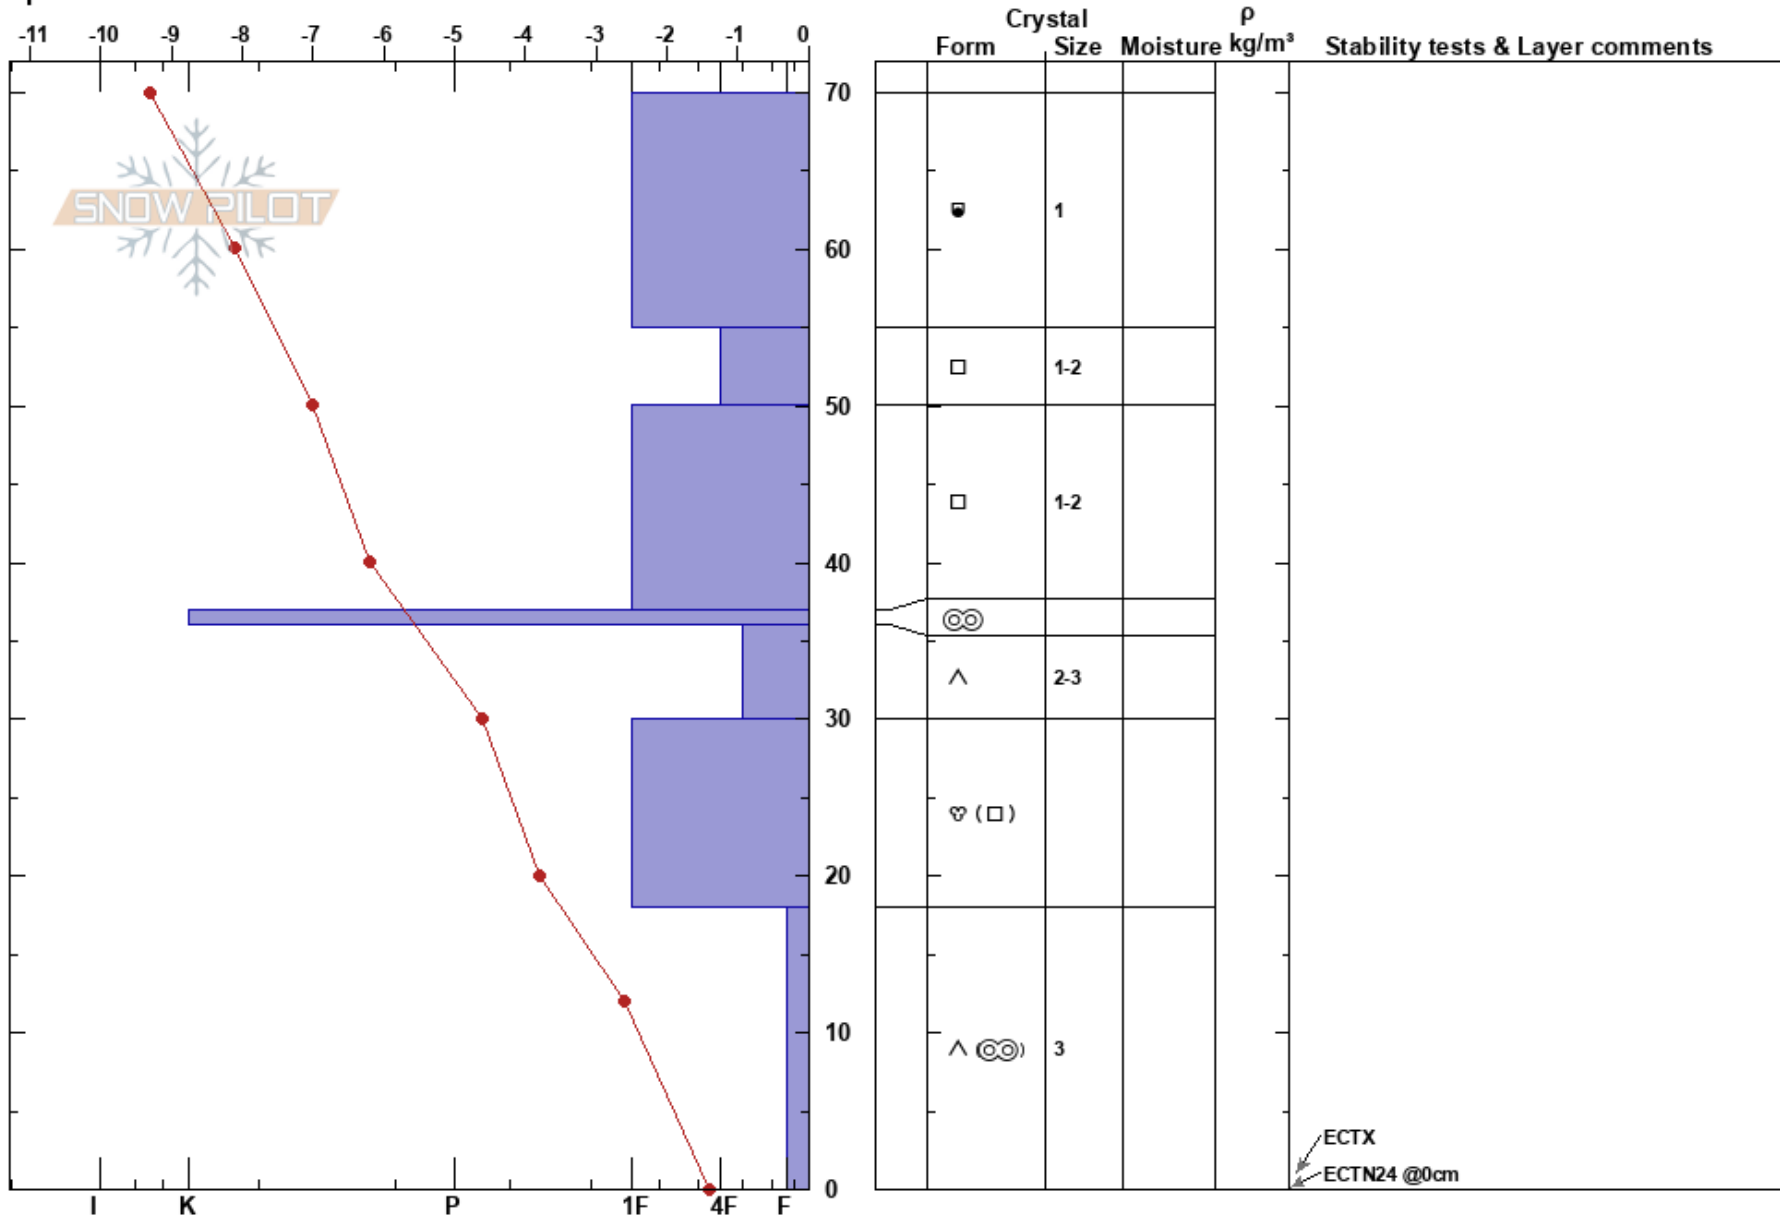

Duvedsravinen V  
 Mullfjället  
 Sweden  
 Elevation: 900 m  
 Aspect: W  
 Specifics:

Oskar Brodén  
 21/02/2018 - 10:57  
 Co-ord:  
 Slope Angle: 20°  
 Wind Loading: no

Stability:  
 Air Temperature: -10°C  
 Sky Cover: OVC  
 Precipitation: NO  
 Wind: N Moderate

Layer Notes:

Notes:

ECTX  
 ECTN24 @0cm