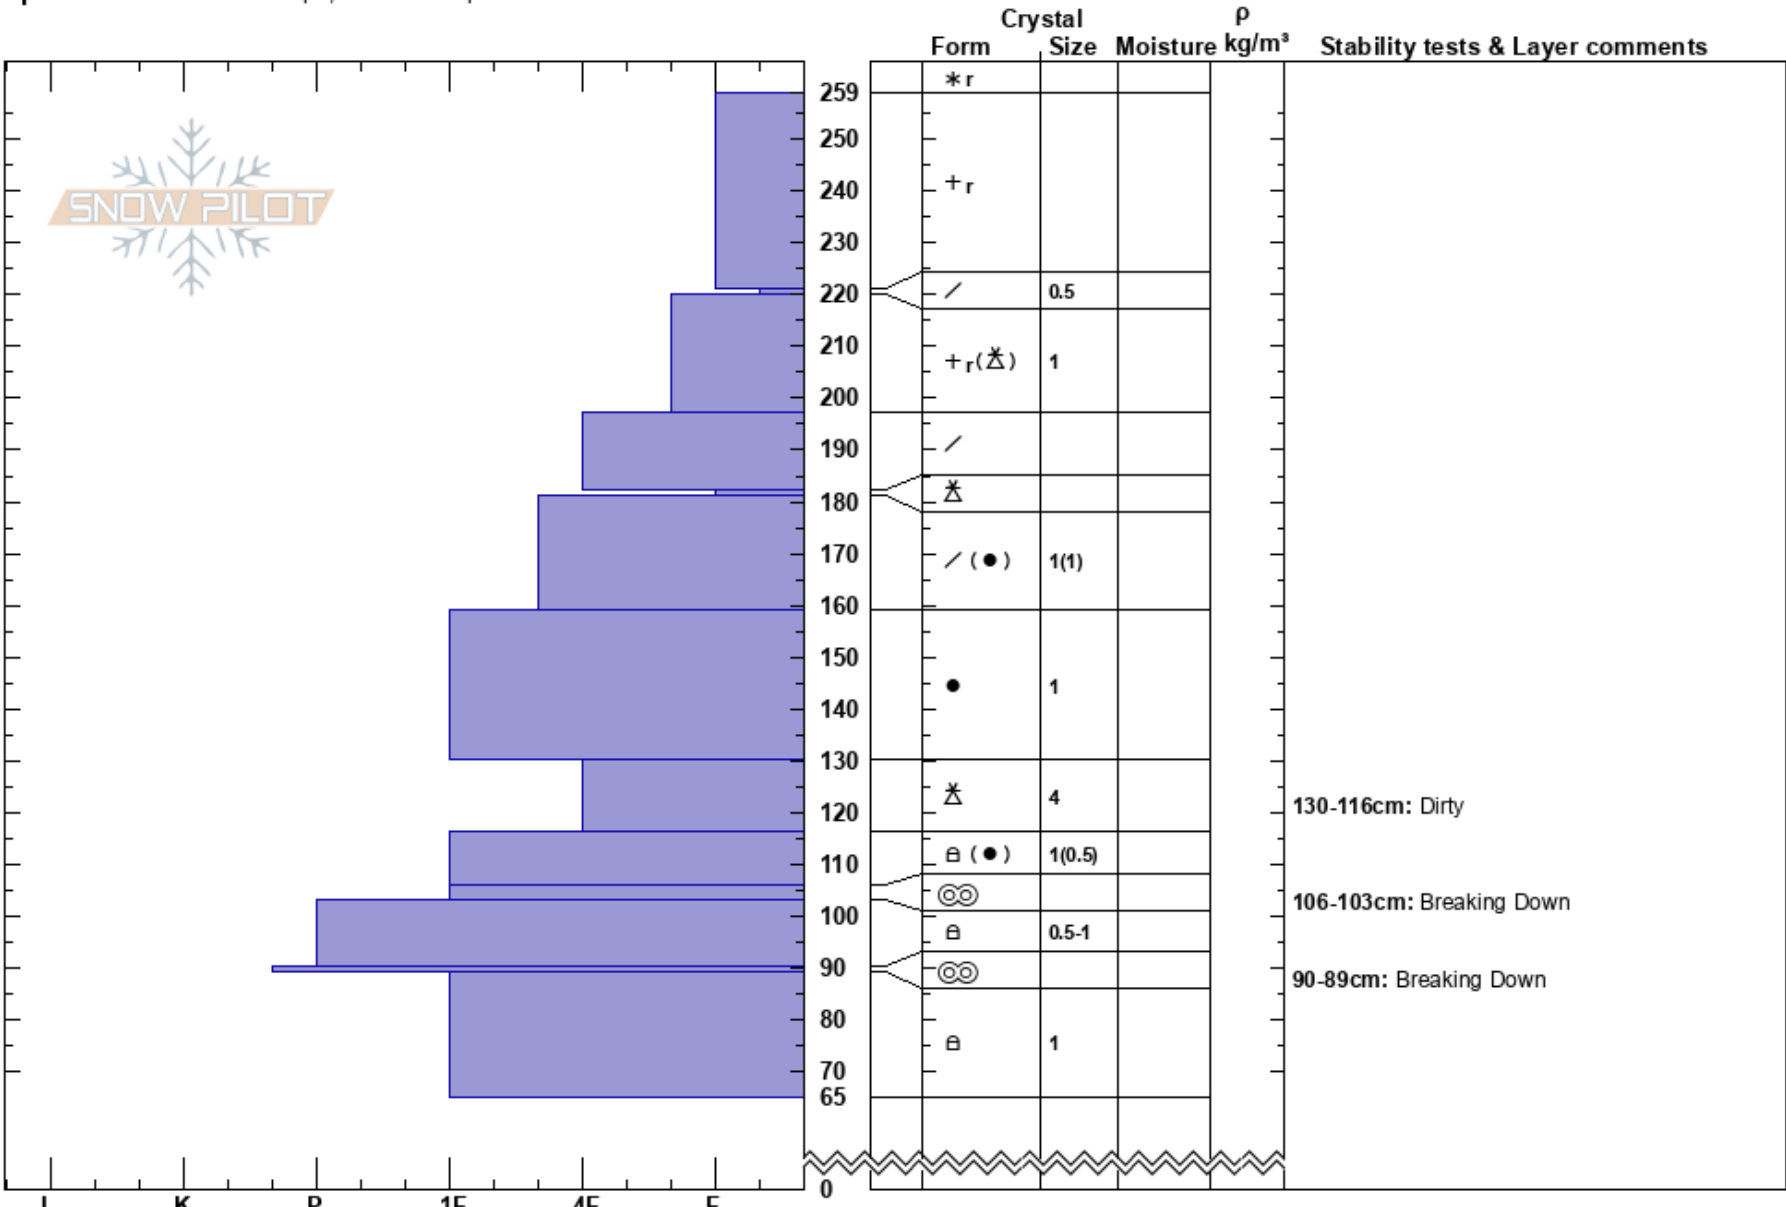

Point Supreme Dave Garcia  
 Wasatch Range 02/18/2025 - 11:30am  
 UT  
**Elevation:** 10370 ft  
**Aspect:** 170°  
**Specifics:** Ski tracks on slope; We skied slope

**Stability:** Fair  
**Air Temperature:** HS:259  
**Sky Cover:** OVC  
**Precipitation:** S-1  
**Wind:** W Light Breeze

**PF:** 75  
**PS:** 43  
 130-116cm: Dirty  
 130-116cm: Problematic layer  
 106-103cm: Breaking Down  
 90-89cm: Breaking Down

Notes: