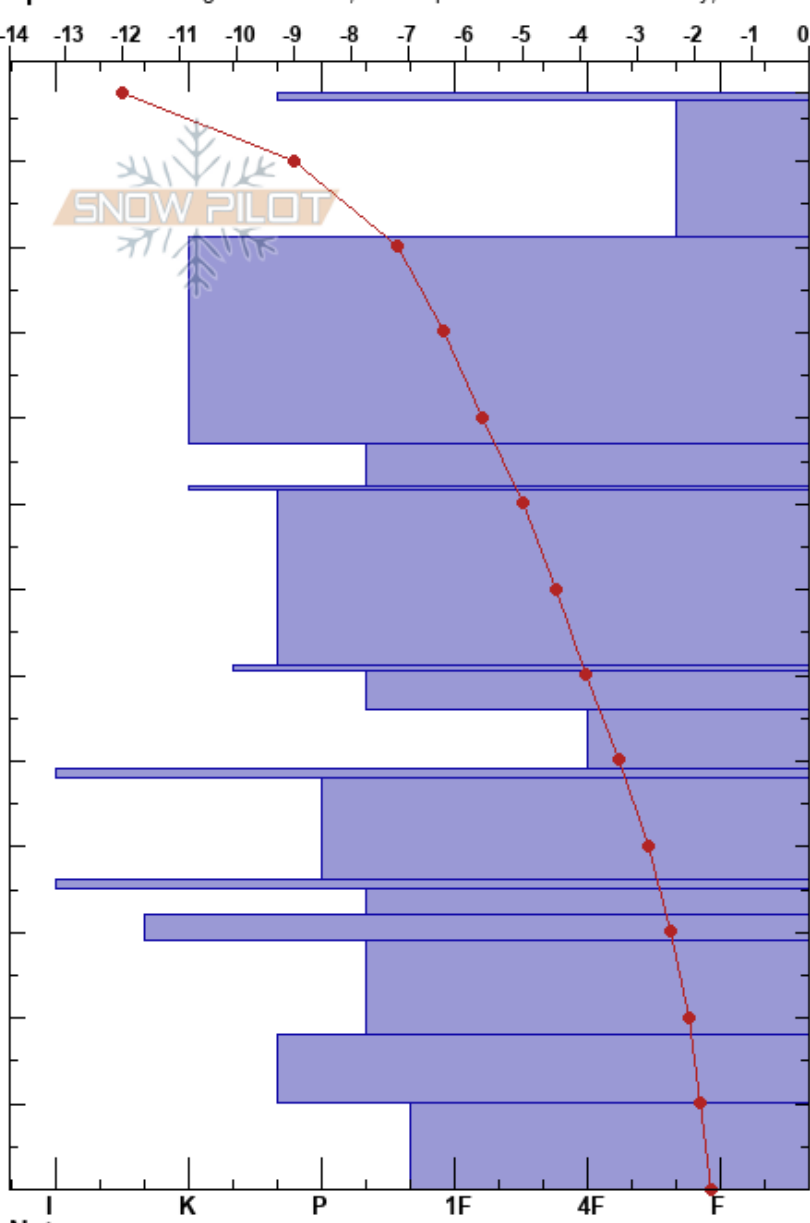

BigWood near K7
 Kirovsk
 Russia
 Elevation: 625 m
 Aspect: S

Mikhail Ryabchikov
 21/02/2018 - 13:00
 Co-ord: 530290E 7500335N
 Slope Angle: 30°
 Wind Loading: previous

Stability: Good HS:128 Layer Notes:
 Air Temperature: -9°C PF:25 56-49cm:Problematic layer
 Sky Cover: FEW
 Precipitation: NO
 Wind: N Light Breeze

Specifics: Pit dug in a Ski Area; Pit is representative of backcountry; Ski tracks on slope

Depth (cm)	Crystal		Moisture	ρ kg/m ³	Stability tests & Layer comments
	Form	Size			
128	-		D	132	CT2, BRK @127cm ECTN2 @127cm
120	/ (•)	1-0.5	D		
110				412	
100	.	0.1	D		
90					
80	☐	0.5	D	317	
70	■		D		
60	☐	0.5	D		
50	☐ (∧)	0.1	D	212	CT12, SC @53cm ECTP13 @53cm
40	■	1	D	354	
30	☐	2	D		
20	■		D	317	
10	☐	1.5	D		
0	☐	1.5-2	D	365	
	∧	2	D		