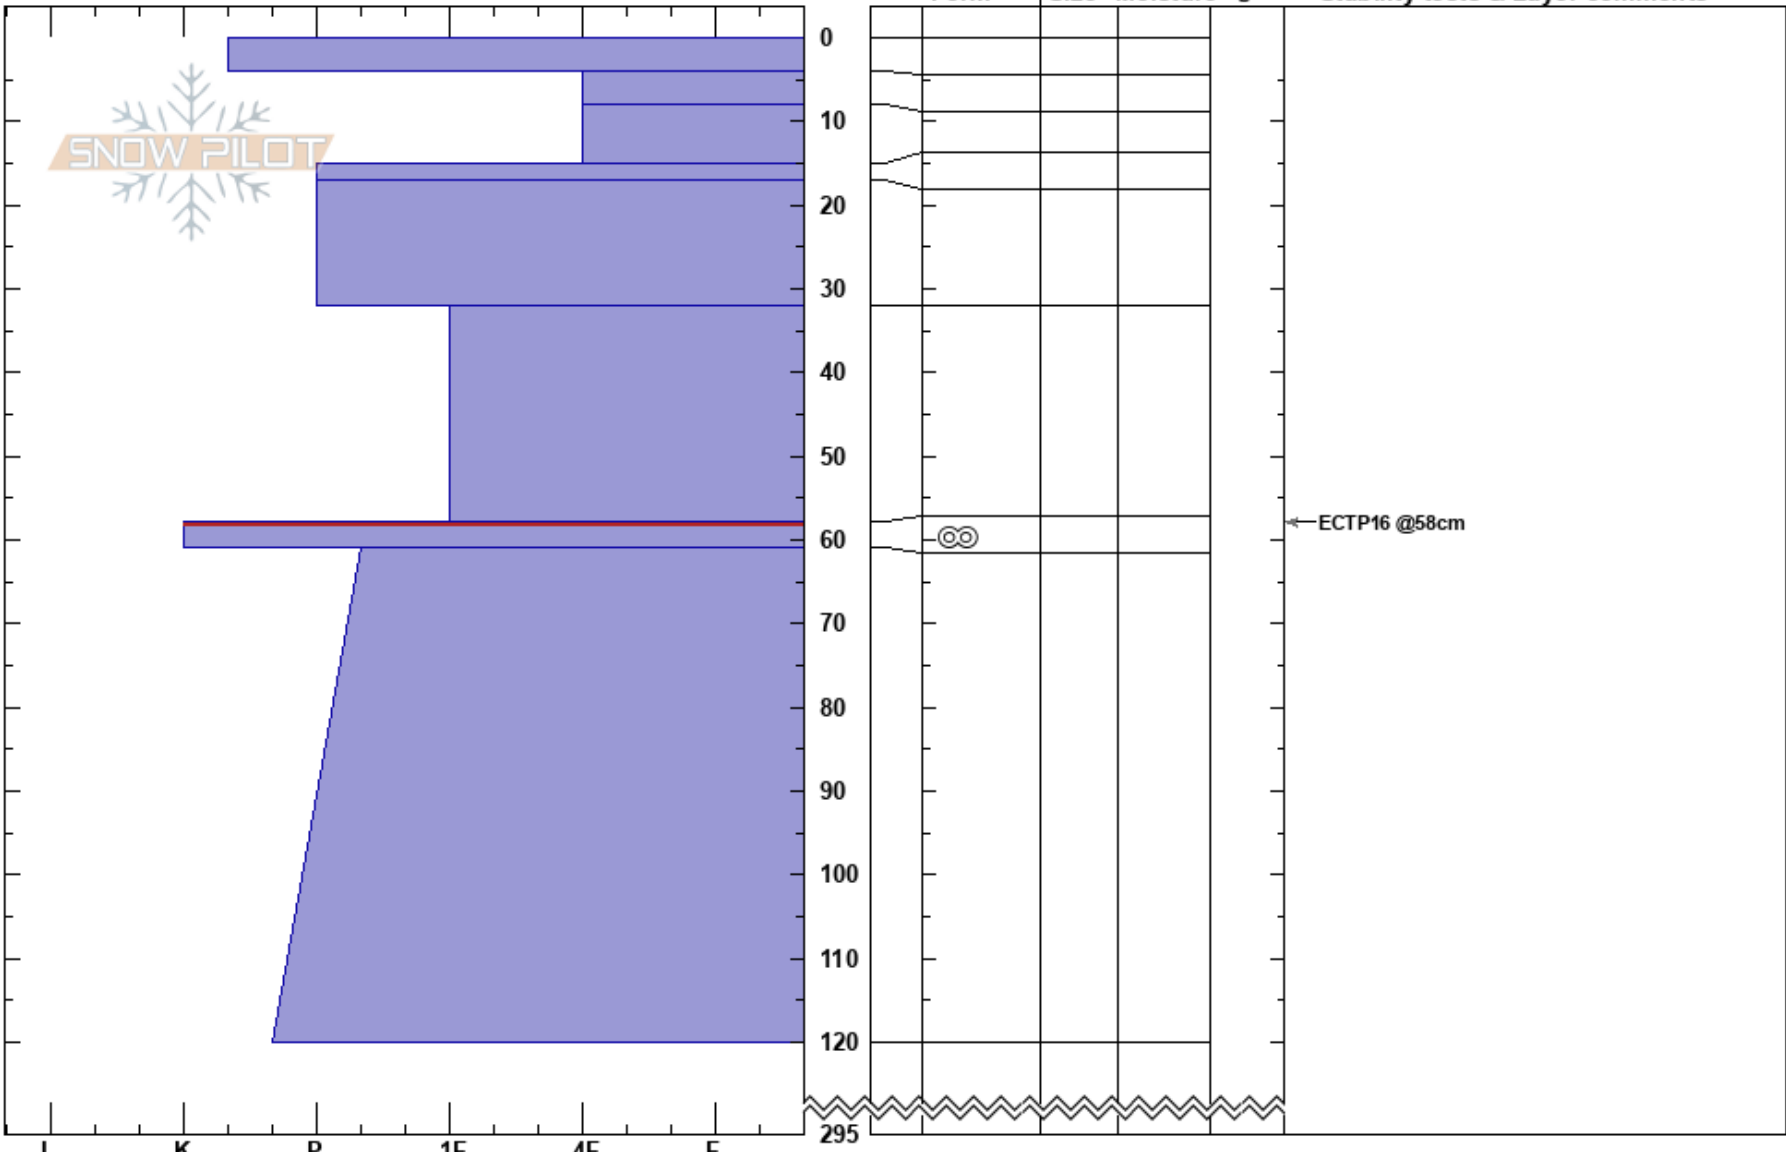

The Y
Lizard Range
BC
Elevation: 1530 m
Aspect: S
Specifics:

Tamika Green
18/02/2025 - 16:30
Co-ord:
Slope Angle:
Wind Loading:

Stability:
Air Temperature:
Sky Cover: SCT
Precipitation: NO
Wind: Calm

HS:295
Layer Notes:
58-61cm: Problematic layer