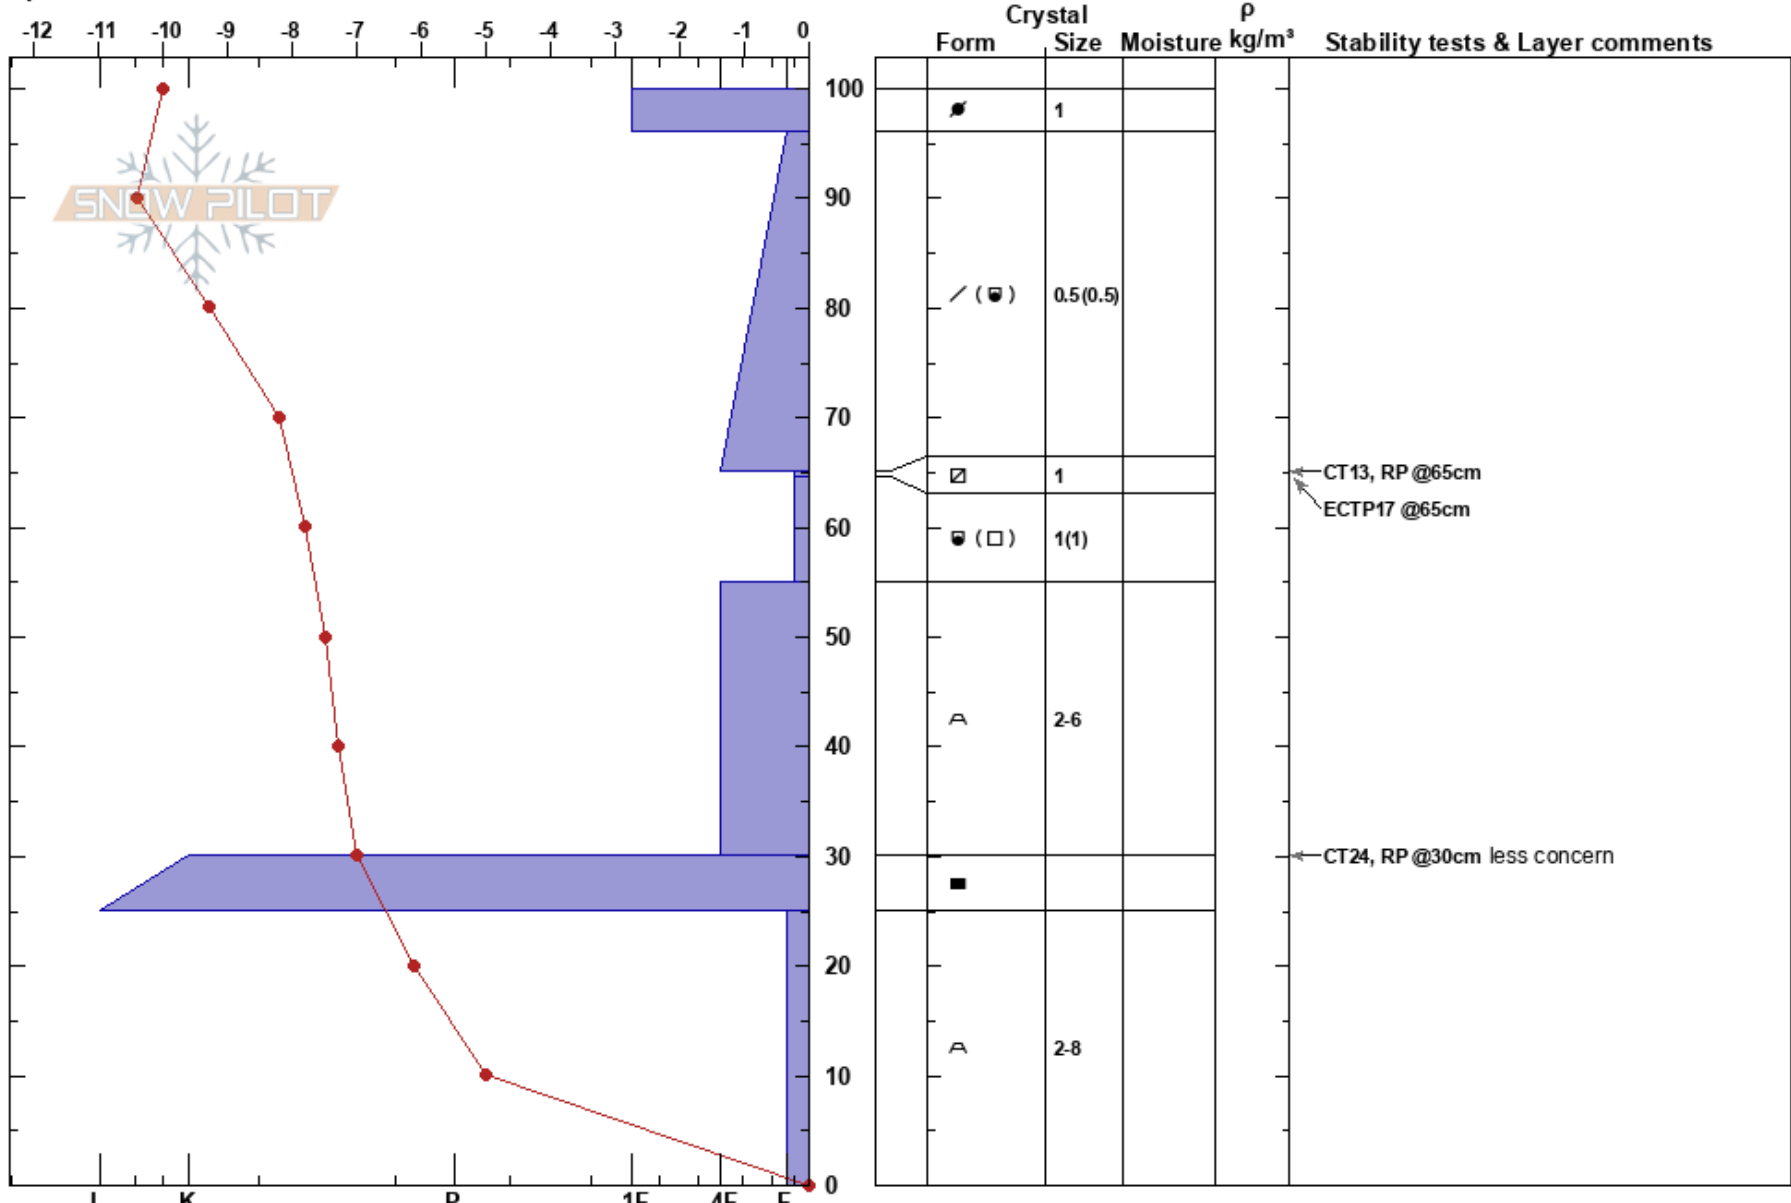

Upper Larrys Line  
 San Francisco Peaks  
 AZ  
 Elevation: 11600 ft  
 Aspect: NW

Mathieu Brown  
 02/18/2025 - 1:30pm  
 Co-ord:  
 Slope Angle: 30°  
 Wind Loading: previous

Stability: **HS:100**  
 Air Temperature: -3°C **PF:60** 65-64.5cm: Problematic layer  
 Sky Cover: CLR **PS: 10**  
 Precipitation: NO  
 Wind: Calm

Specifics: Pit dug in a Ski Area

Notes: Dug directly adjacent to KPAC Larry's line pit on Feb. 16