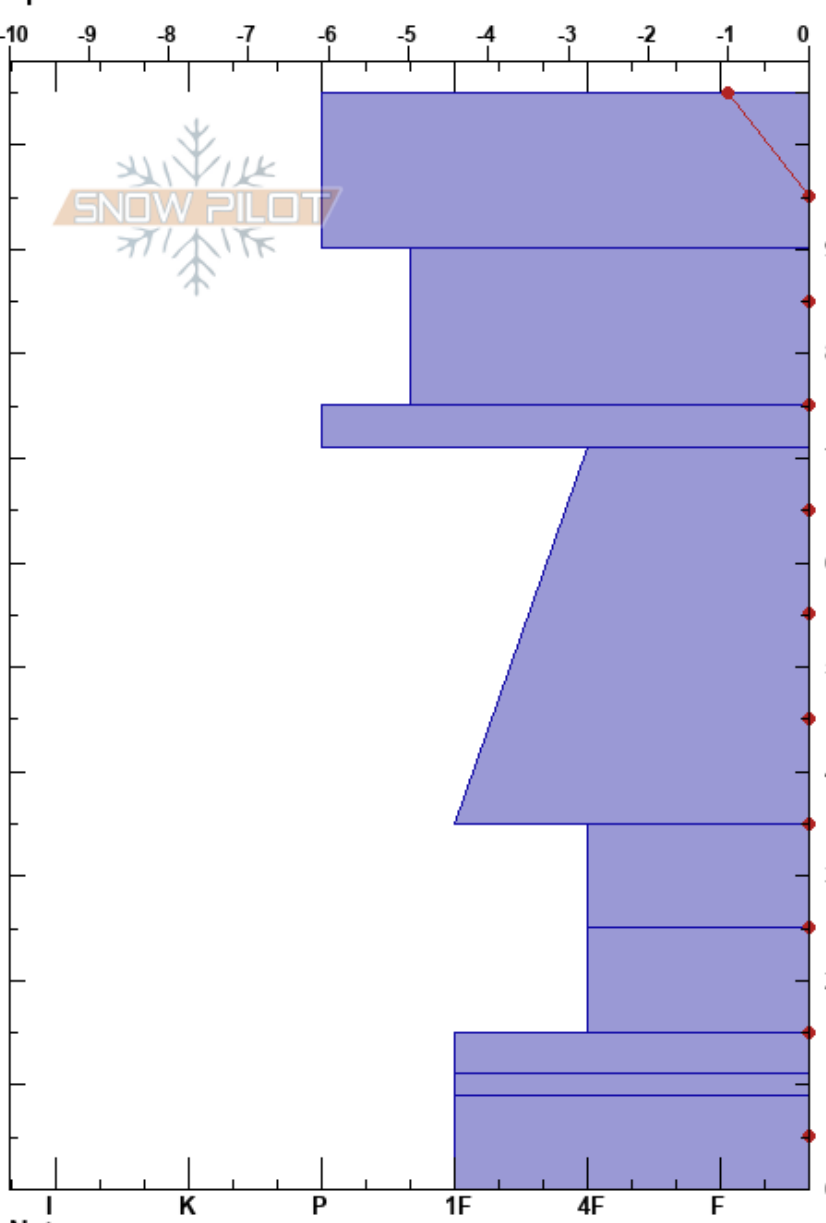

Gin Flat
 Sierra Nevada
 CA
 Elevation: 2134 m
 Aspect: 175°
 Specifics:

Isabella Beltran
 03/21/2004 - 1:30pm
 Co-ord:
 Slope Angle: 5°
 Wind Loading:

Stability:
 Air Temperature: 10°C
 Sky Cover: CLR
 Precipitation: NO
 Wind: W Calm

Layer Notes:

Elevation (m)	Crystal		Moisture	ρ kg/m ³	Stability tests & Layer comments
	Form	Size			
105					
100	⊙⊙	0.5		377	
90				355	
80	○	0.3		355	
70	⊙⊙	0.3		321	
60				398	
50	○	0.1		366	
40				403	
30	⊙⊙	0.3		376	
20	⊙⊙	0.1		379	
10	○	0.1			
10	⊙⊙	0.1		385	
0	⊙⊙	0.1			