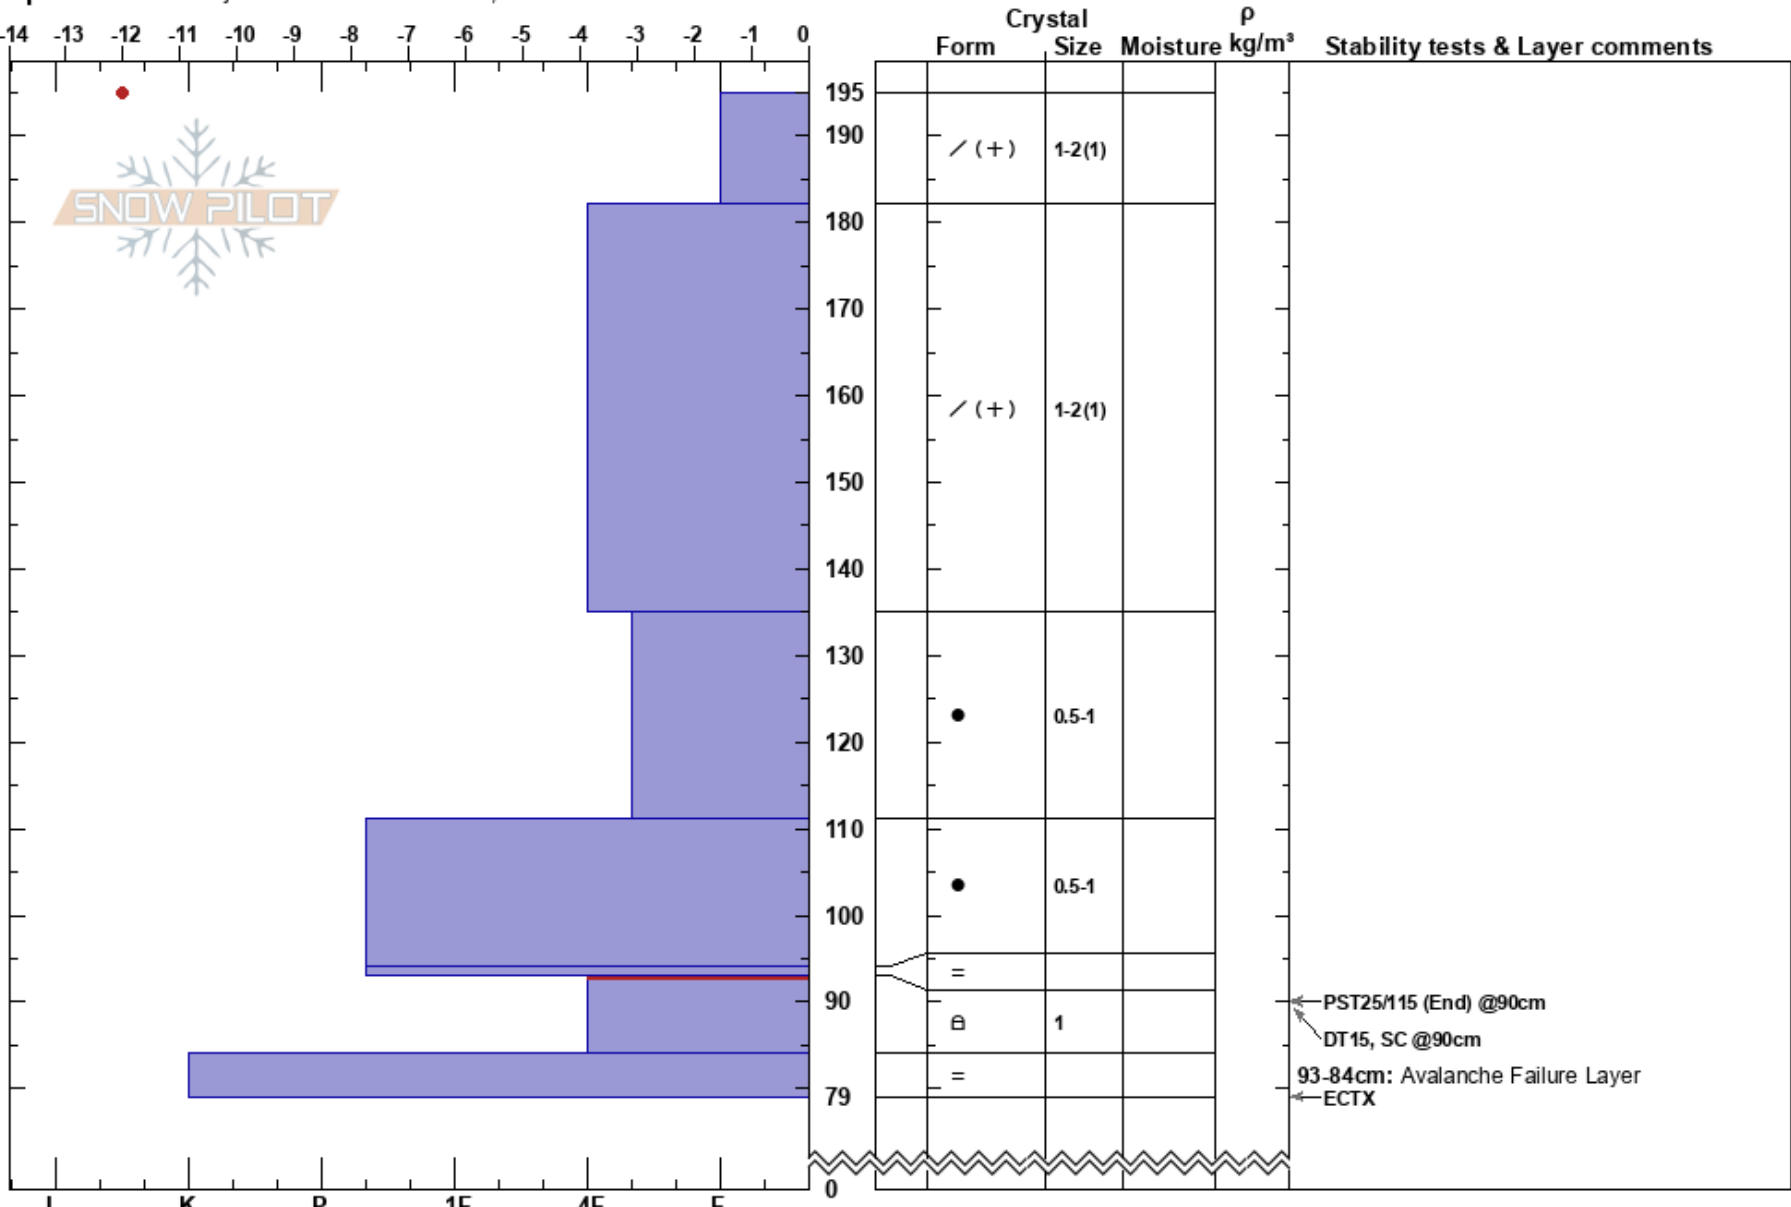

Powderhouse Avalanche  
 Central Sierra  
 CA  
**Elevation:** 9103 ft  
**Aspect:** 24°  
**Specifics:** Pit is adjacent to avalanche: crown;

Brandon Schwartz  
 02/18/2025 - 8:20am  
**Co-ord:** 38.78332N, -119.97191W  
**Slope Angle:** 29°  
**Wind Loading:**

**Stability:**  
**Air Temperature:** -2°C  
**Sky Cover:** CLR  
**Precipitation:** NO  
**Wind:** Calm

**HS:** 195  
**PF:** 42  
**PS:** 15  
**Layer Notes:**  
 93-84cm: Avalanche Failure Layer  
 93-84cm: Problematic layer

**Notes:** This pit is adjacent to a fatal avalanche that occurred on Powderhouse Peak on Feb. 17, 2025. <https://www.sierraavalanchecenter.org/observations#/observation/012d1cd0-8>