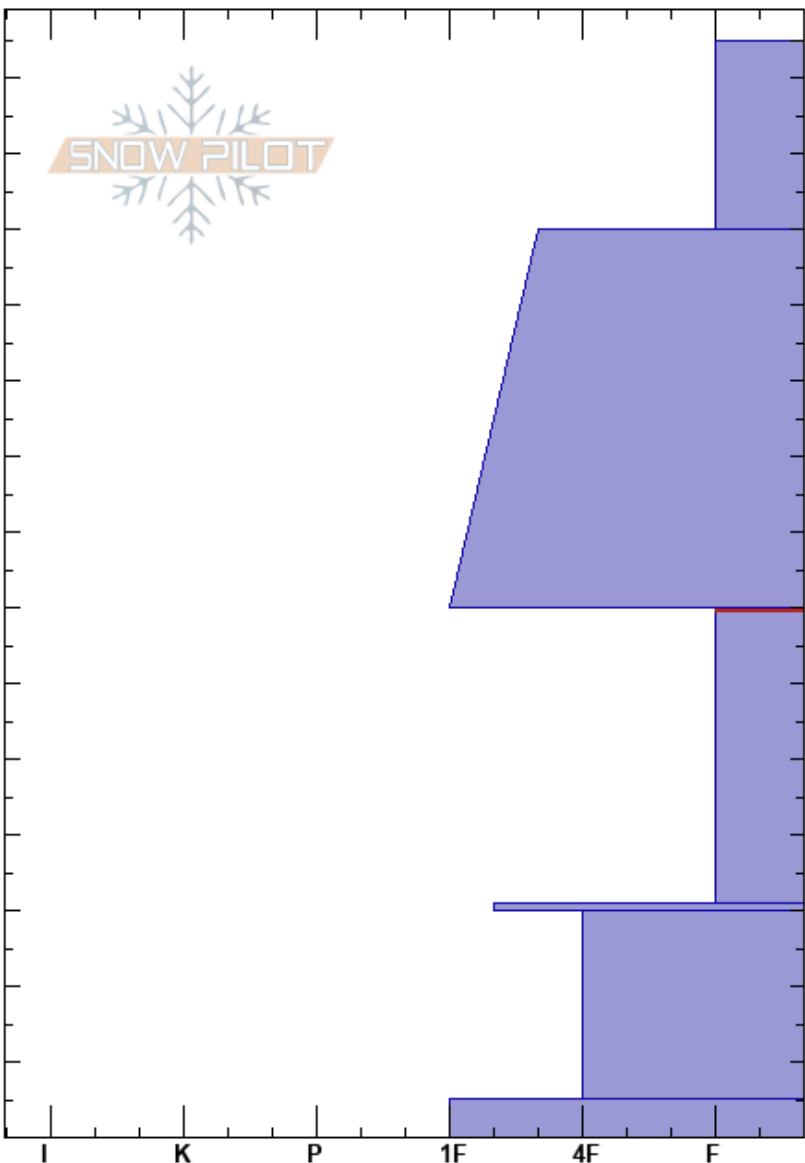

52 Chutes
 Smoky
 ID
 Elevation: 7386 ft
 Aspect: 40°
 Specifics: Pit dug in a Ski Area; Pit is representative of backcountry

Graham Tyler
 02/17/2025 - 12:20pm
 Co-ord: 43.65089N, -114.39272W
 Slope Angle: 37°
 Wind Loading: no

Stability: **HS:145**
 Air Temperature: 22°F **PF:15** 70-31cm:Problematic layer
 Sky Cover: **PS:40**
 Precipitation: NO
 Wind: W Calm

Crystal Form	Crystal Size	Moisture	ρ kg/m ³	Stability tests & Layer comments
/	0.5-1			← CT5, BRK @135cm
•	0.5			
				← CT15, SC @70cm
⊖	1-2			
⊙(□)	1-2			
□	1-3			
⊖	3-4			← ECTX