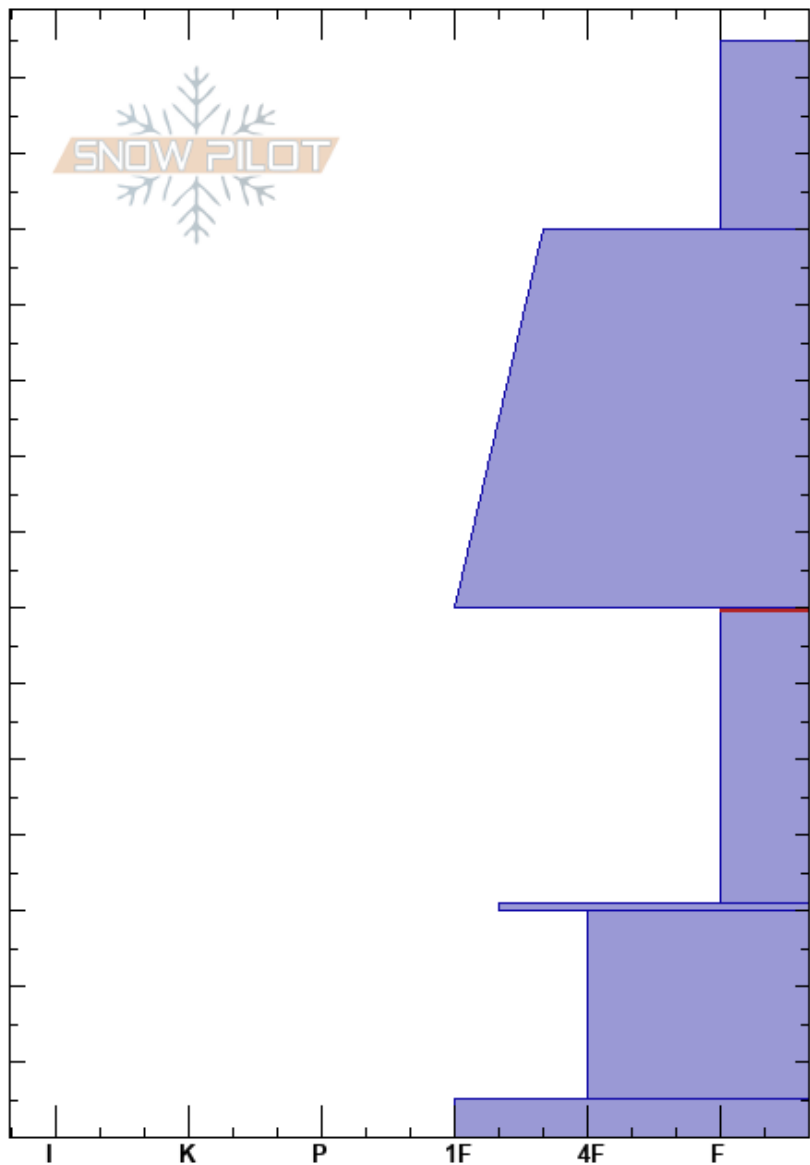

52 Chutes  
 Smoky  
 ID  
 Elevation: 7386 ft  
 Aspect: 40°  
 Specifics: Pit dug in a Ski Area; Pit is representative of backcountry

Graham Tyler  
 02/17/2025 - 12:20pm  
 Co-ord: 43.65089N, -114.39272W  
 Slope Angle: 37°  
 Wind Loading: no

Stability: **HS:145**  
 Air Temperature: 22°F **PF:15** 70-31cm:Problematic layer  
 Sky Cover: **PS:40**  
 Precipitation: NO  
 Wind: W Calm

Crystal Form	Crystal Size	Moisture	$\rho$ kg/m <sup>3</sup>	Stability tests & Layer comments
/	0.5-1			← CT5, BRK @135cm
•	0.5			
⊖	1-2			← CT15, SC @70cm
⊙(□)	1-2			
□	1-3			
⊖	3-4			← ECTX