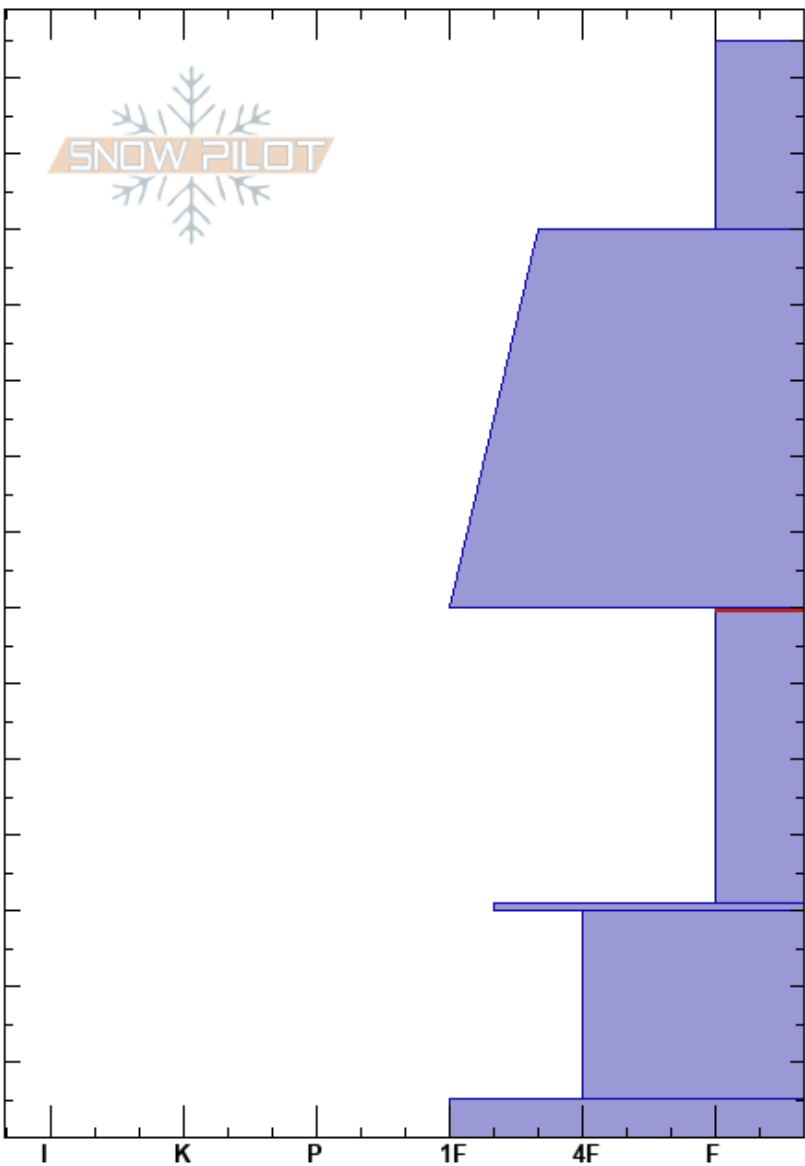

52 Chutes
 Smoky
 ID
 Elevation: 7386 ft
 Aspect: 40°
 Specifics: Pit dug in a Ski Area; Pit is representative of backcountry

Graham Tyler
 02/17/2025 - 12:20pm
 Co-ord: 43.65089N, -114.39272W
 Slope Angle: 37°
 Wind Loading: no

Stability: **HS:145**
 Air Temperature: 22°F **PF:15** 70-31cm:Problematic layer
 Sky Cover: **PS:40**
 Precipitation: NO
 Wind: W Calm

Crystal Form	Crystal Size	Moisture	ρ kg/m ³	Stability tests & Layer comments
/	0.5-1			← CT5, BRK @135cm
•	0.5			
				← CT15, SC @70cm
⊖	1-2			
⊙(□)	1-2			
□	1-3			
⊖	3-4			← ECTX