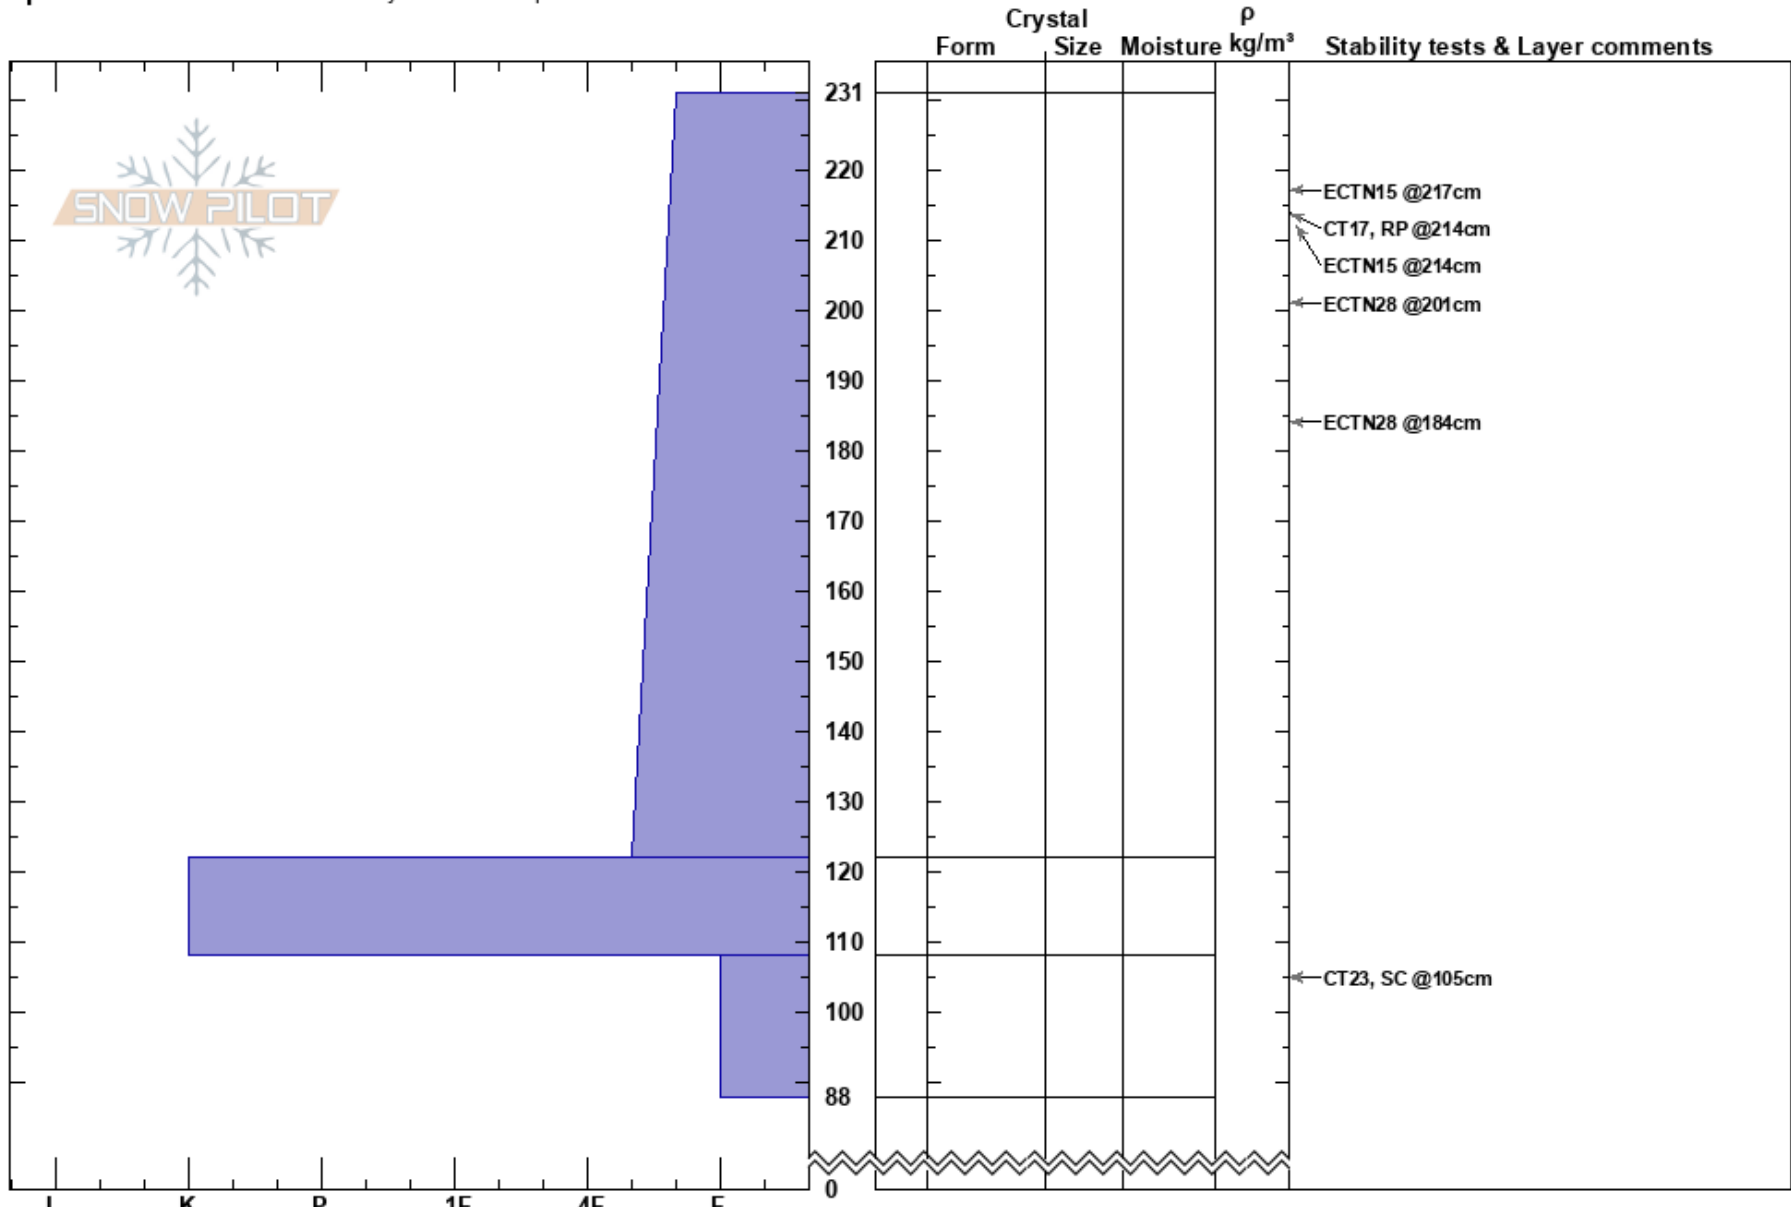

Scout Peak West Cirque AJ Kaufmann  
 Lake Tahoe 02/18/2025 - 8:00am  
 CA Co-ord: 38.80306N, -120.04604W  
 Elevation: 8666 ft Slope Angle: 40°  
 Aspect: NW Wind Loading:  
 Specifics: Recent avalanche activity on similar slopes

Stability: HS:231  
 Air Temperature: 30°F PS: 15 108-88cm:Problematic layer  
 Sky Cover: CLR  
 Precipitation: NO  
 Wind: Calm

Notes: