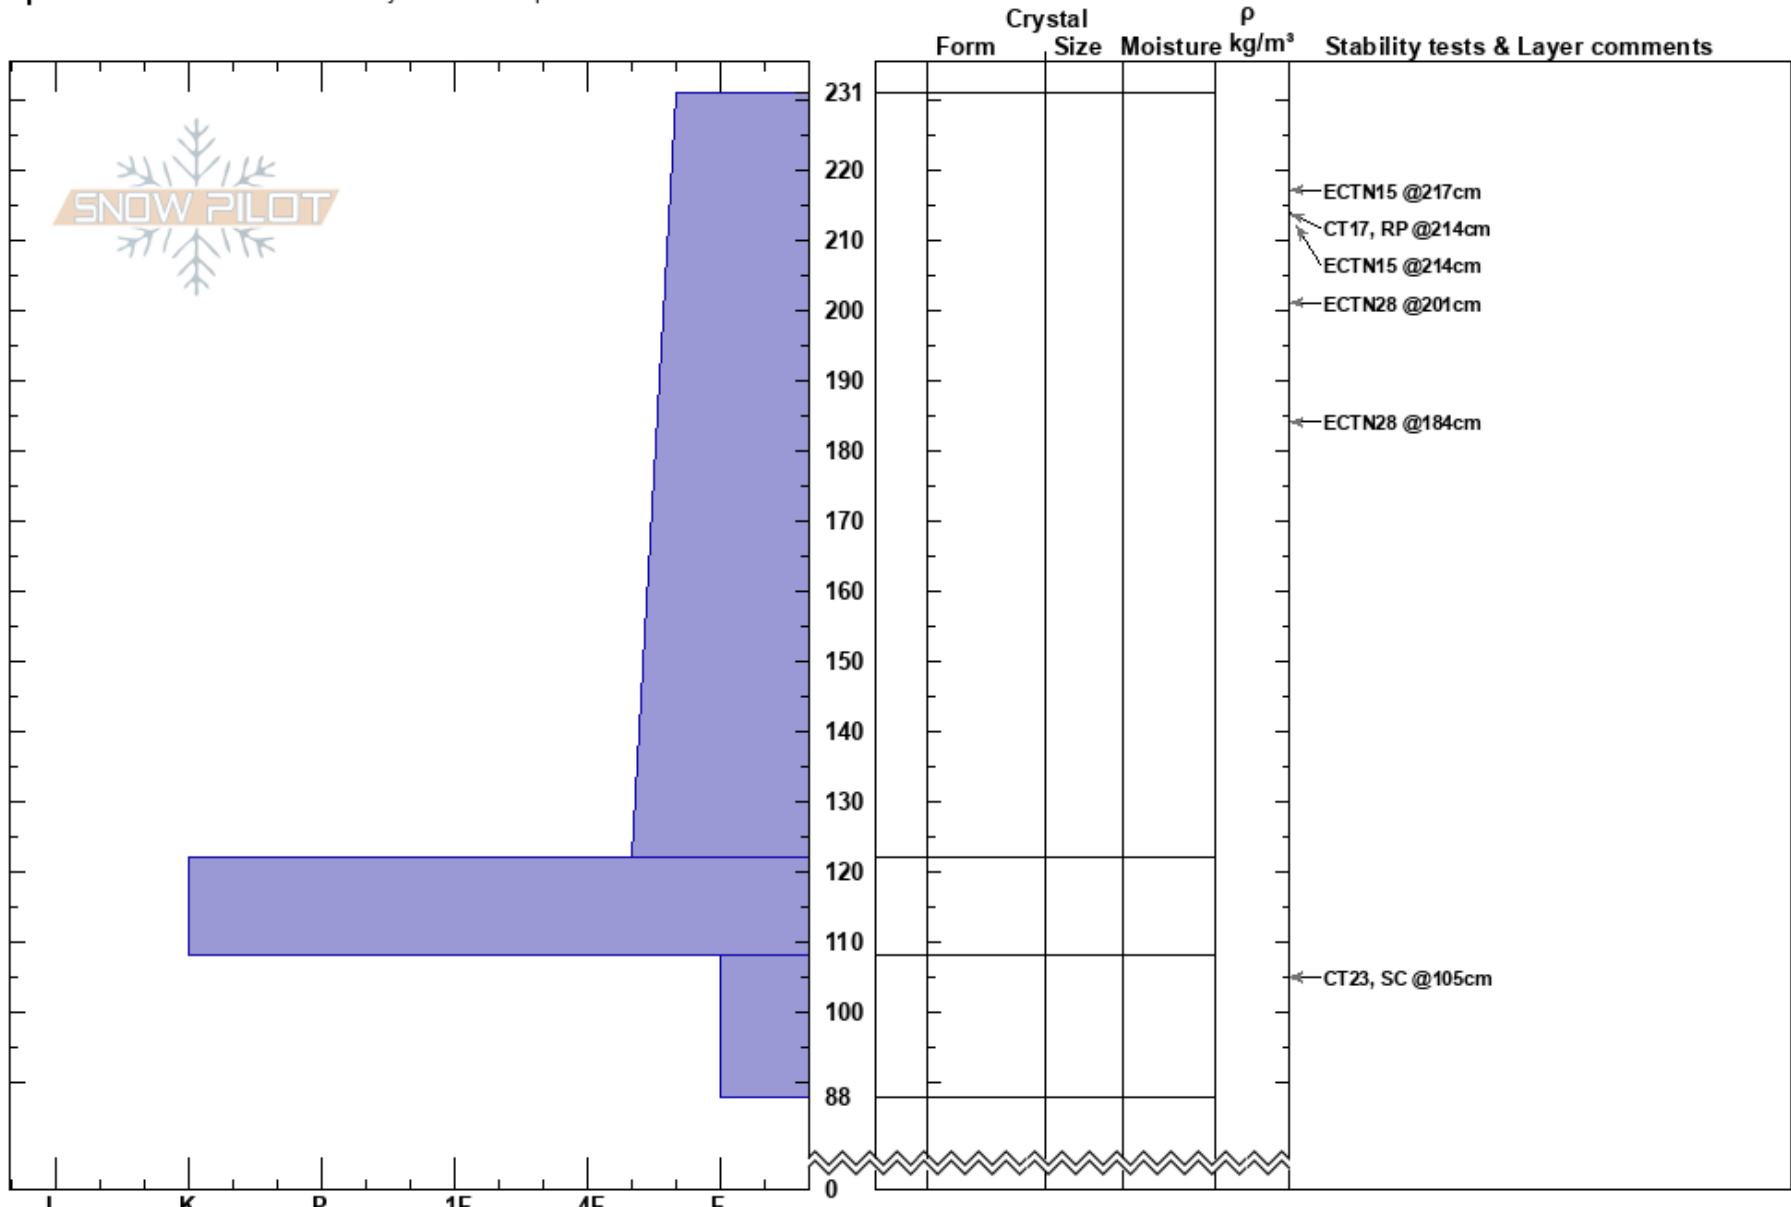

Scout Peak West Cirque AJ Kaufmann
 Lake Tahoe 02/18/2025 - 8:00am
 CA Co-ord: 38.80306N, -120.04604W
 Elevation: 8666 ft Slope Angle: 40°
 Aspect: NW Wind Loading:
 Specifics: Recent avalanche activity on similar slopes

Stability: HS:231
 Air Temperature: 30°F PS: 15 108-88cm:Problematic layer
 Sky Cover: CLR
 Precipitation: NO
 Wind: Calm

Notes: