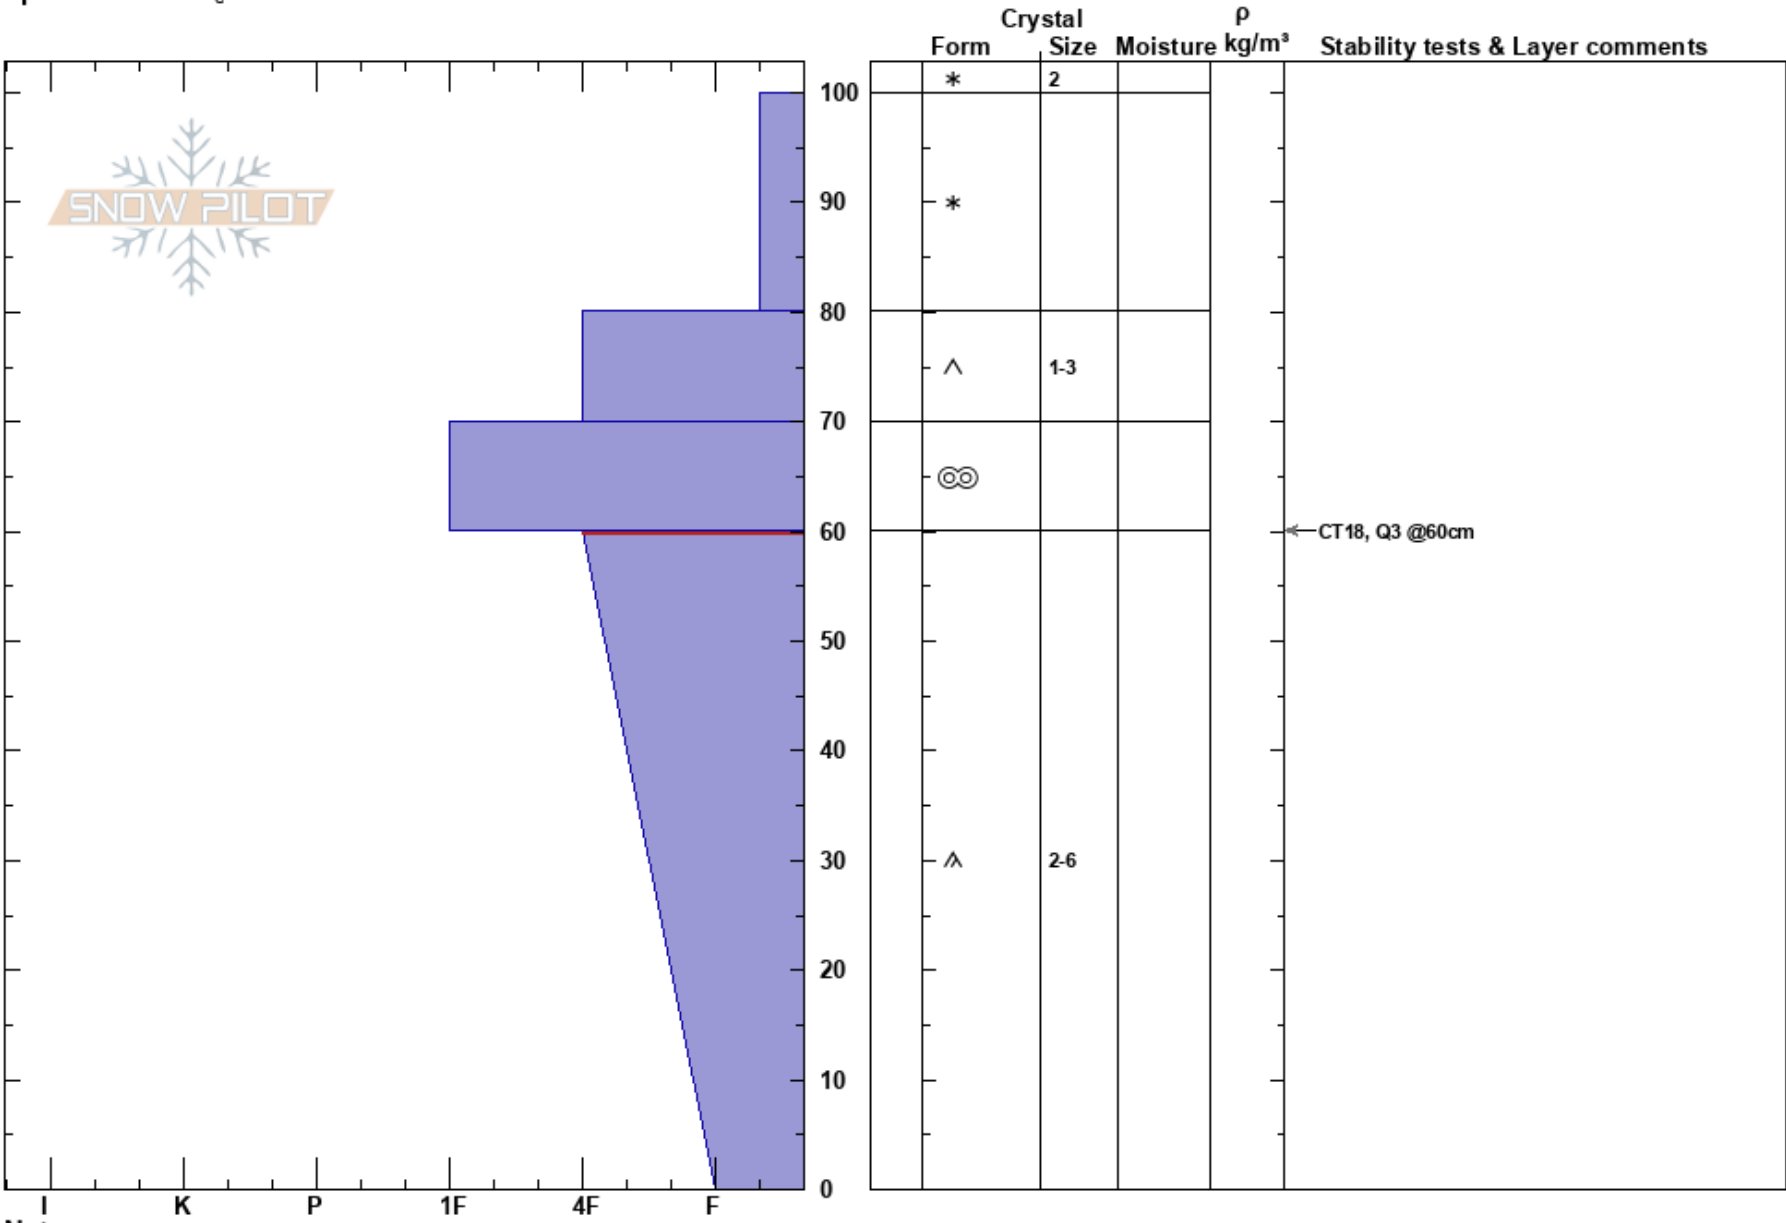

Empire Hill yurts
 Sawatch Range
 CO
Elevation: 11800 ft
Aspect: NE
Specifics: Cracking

Jaime Odin
 02/17/2025 - 2:00pm
Co-ord:
Slope Angle: 25°
Wind Loading: yes

Stability:
Air Temperature: 15°F
Sky Cover: OVC
Precipitation: S2
Wind: W Strong
HS: 100
PF: 90
PS: 20
 60-0cm: Problematic layer