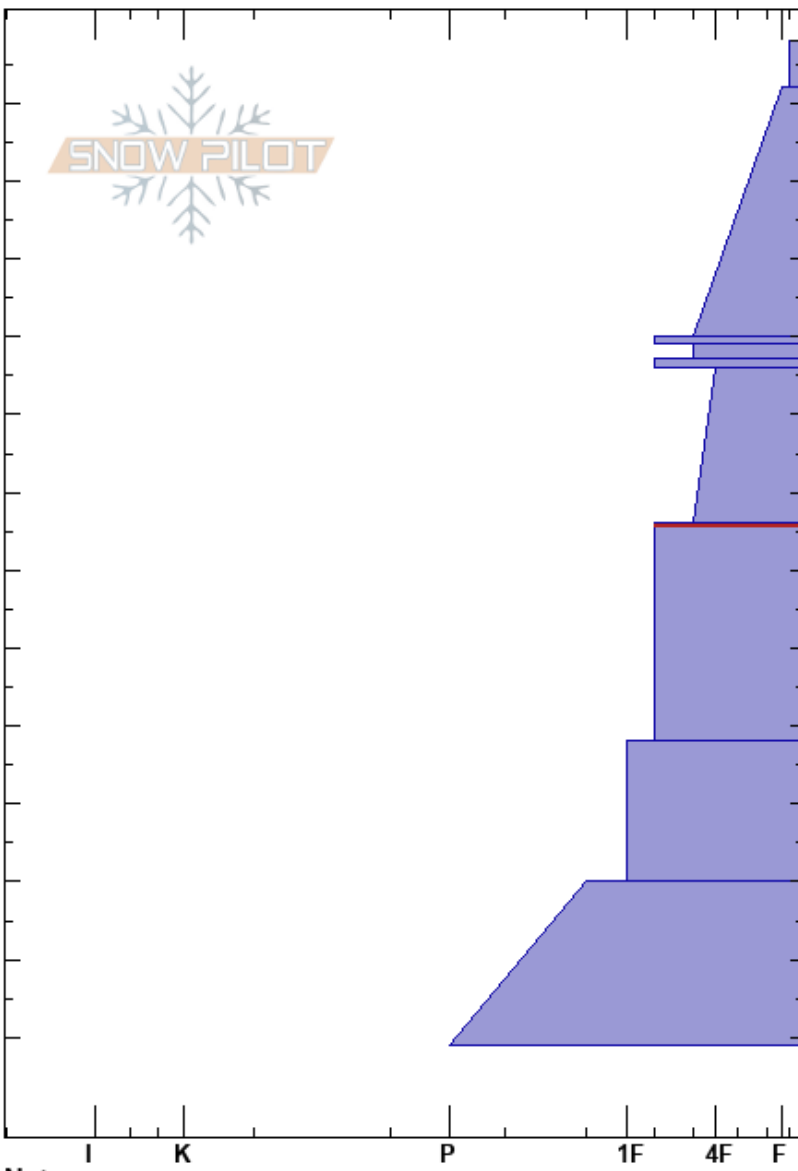

SFR 5856' SE
 Flathead Range
 MT
 Elevation: 5856 ft
 Aspect: SE
 Specifics:

Jackson George
 02/17/2025 - 12:00pm
 Co-ord: 48.30461N, -113.64780W
 Slope Angle: 33°
 Wind Loading:

Stability:
 Air Temperature: -11°C
 Sky Cover: OVC
 Precipitation: S1
 Wind: S Light Breeze

HS:178
 140-139cm: Jan 31?
 116-88cm: Problematic layer

Height (cm)	Crystal		Moisture	ρ kg/m ³	Stability tests & Layer comments
	Form	Size			
178	*		D		
170					
160	+ (/)		D		
150					ECTN11 @155cm ECTN12 @155cm CT9, Q3 @155cm
140	⊙		D		140-139cm: Jan 31?
	□	0.5-1	D		ECTN23 @138cm
	⊙		D		ECTN22 @138cm
130					
	□	0.5-1	D		
120					
					ECTN28 @116cm CT25, Q1 @116cm
110					
	□	1-2	D		
100					
	⊙		D		
80					
	⊙		D		
70					
60					
49					
0					