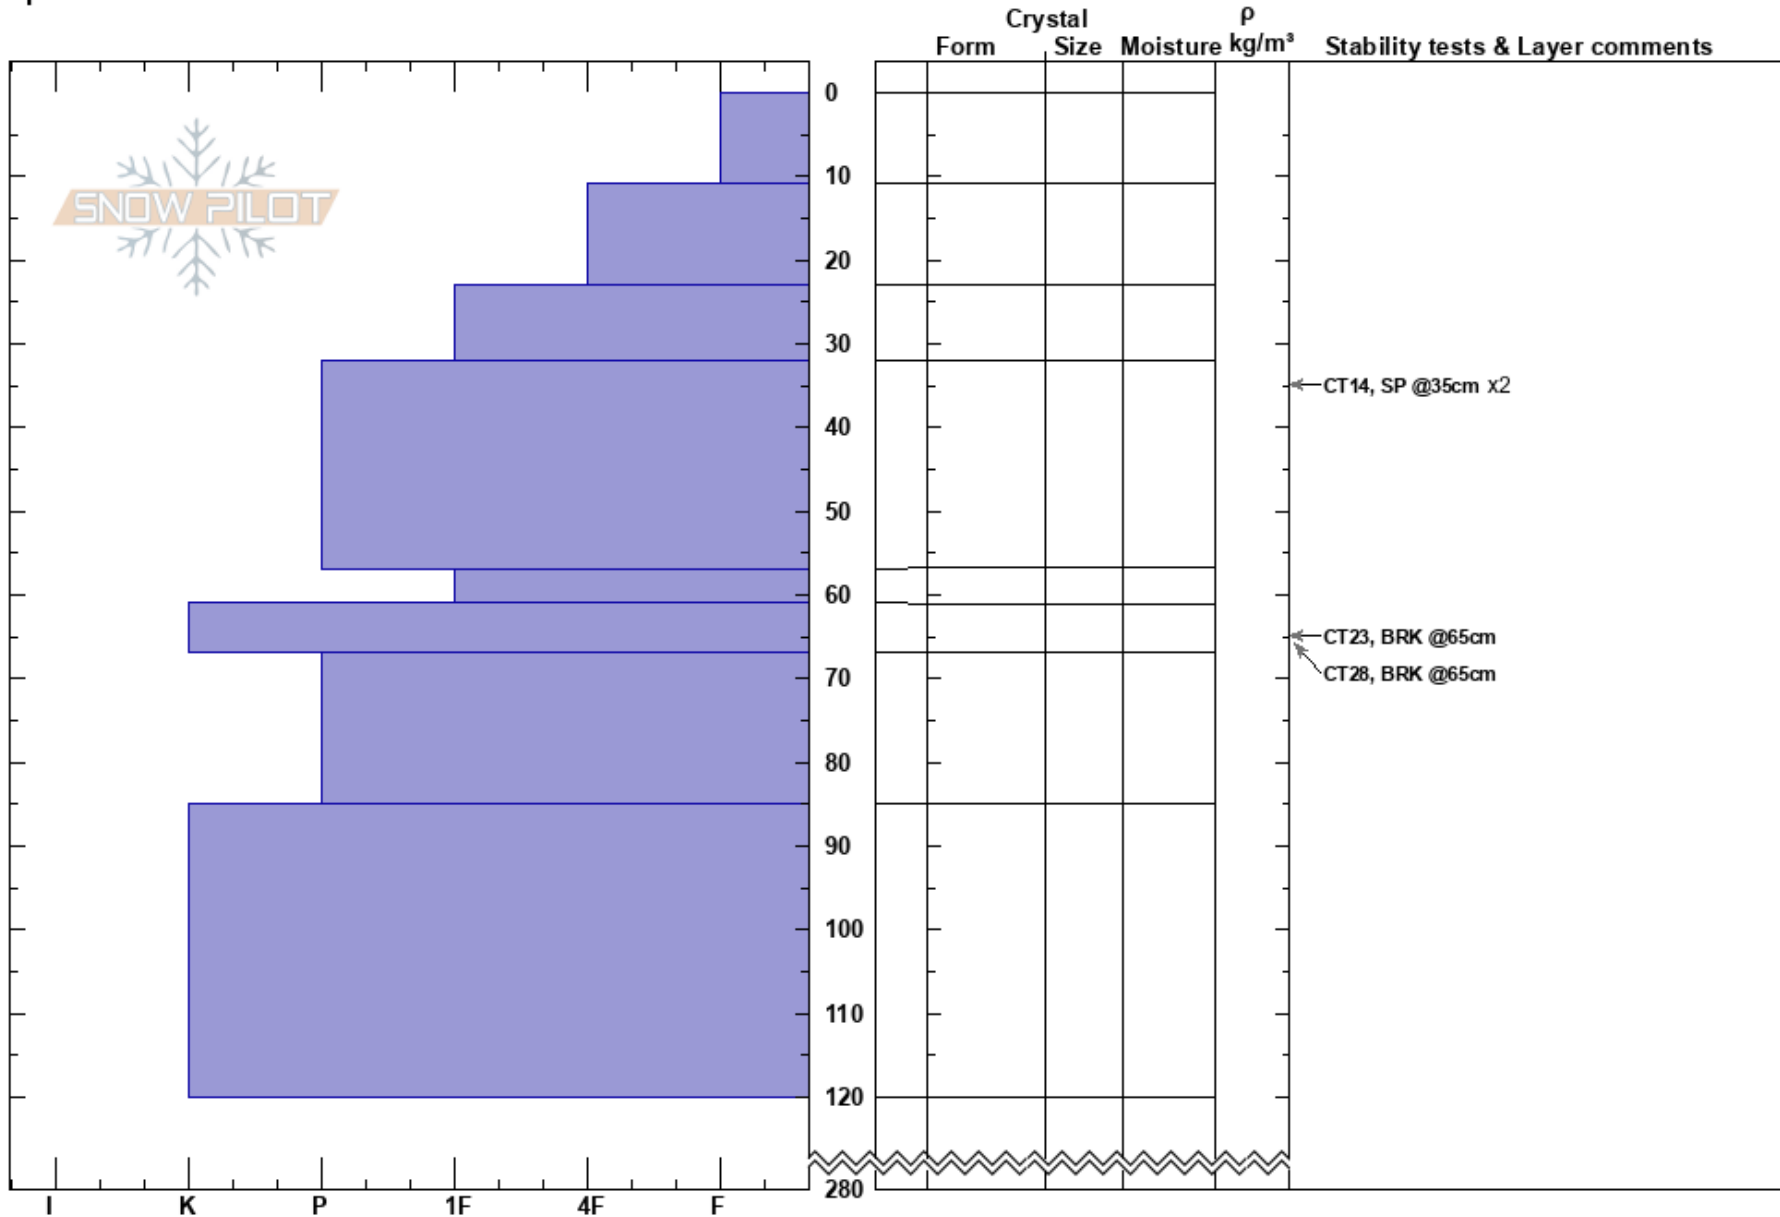

Half moon by road  
 Selkirks  
 BC  
 Elevation: 2200 m  
 Aspect: NE  
 Specifics:

Éliel Bureau-Lafontaine  
 20/02/2018 - 13:55  
 Co-ord:  
 Slope Angle: 28°  
 Wind Loading:

Stability:  
 Air Temperature: -21°C  
 Sky Cover: OVC  
 Precipitation: S-1  
 Wind: N Light Breeze

HS:280

Layer Notes:

Notes: