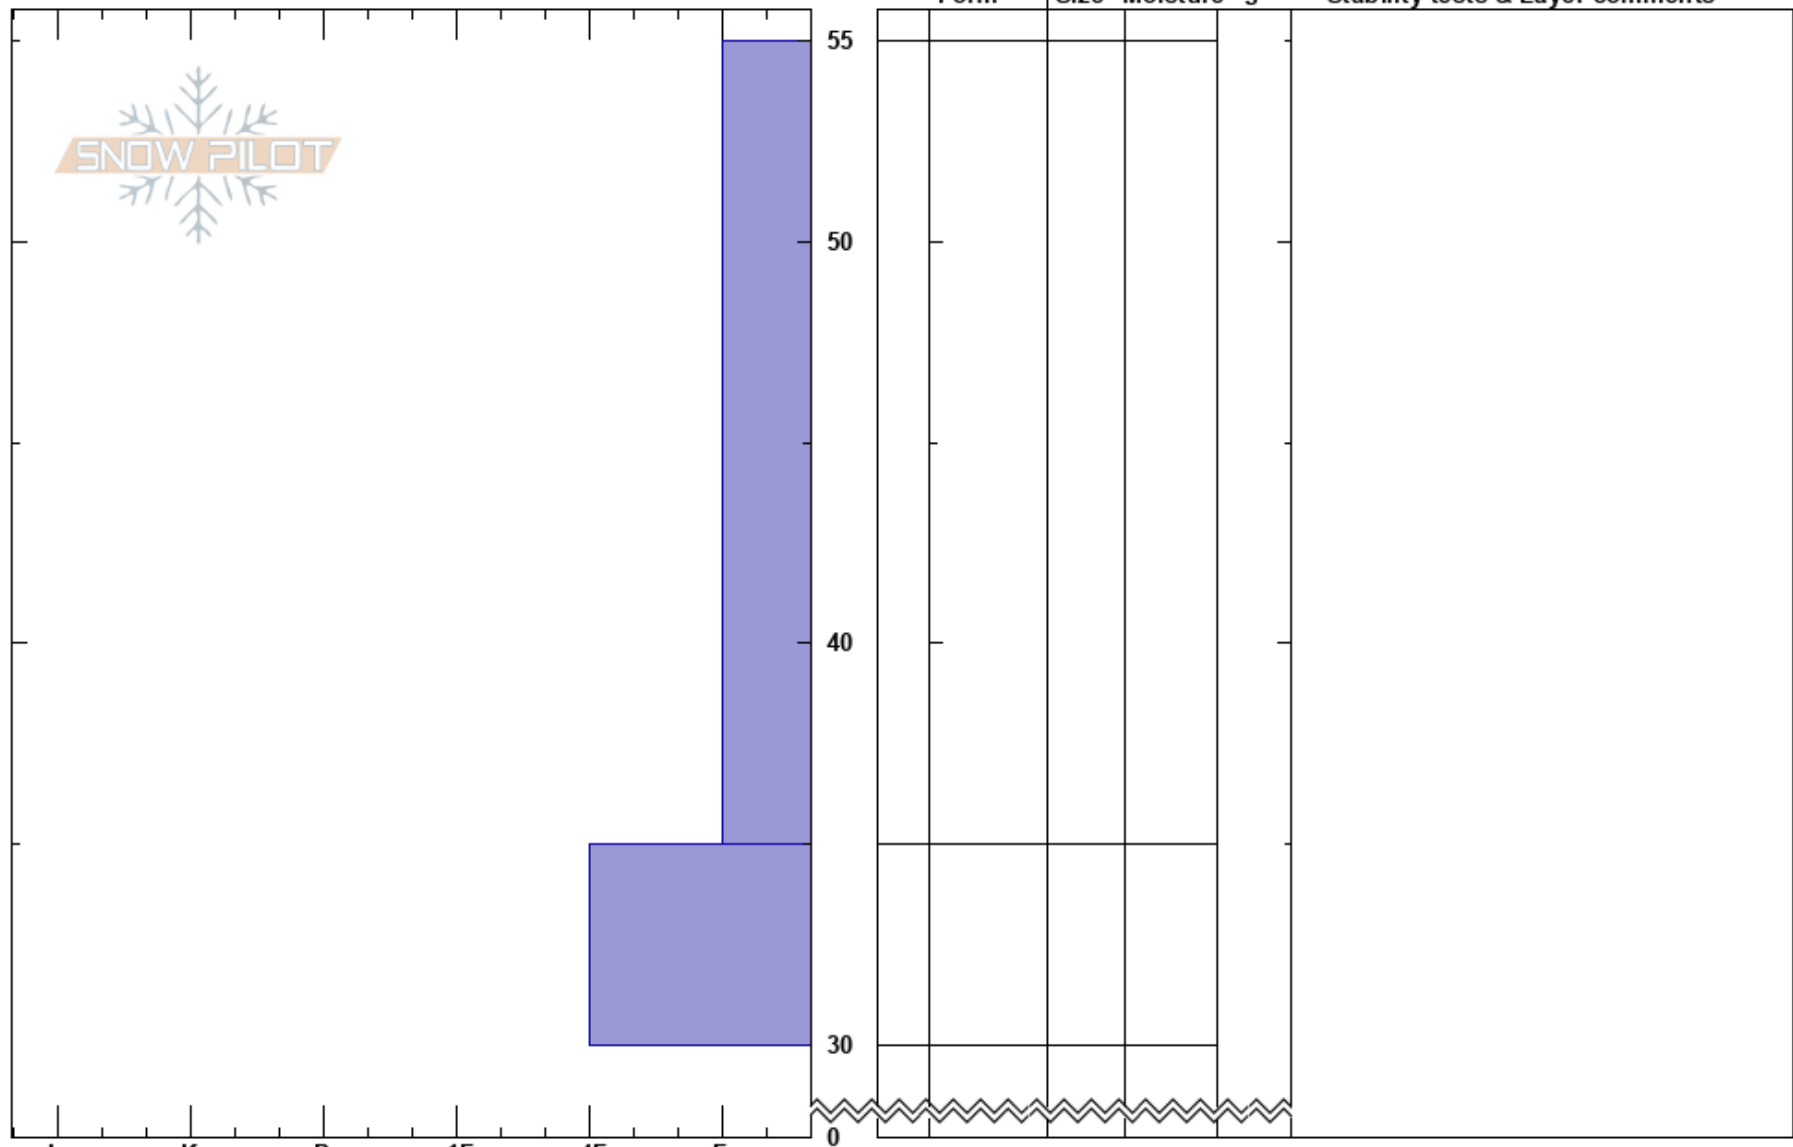

Make Up Snowpit Kaia Weingarten
 Bozmean, Montana State U02/17/2025 - 7:30pm
 MT

Elevation: 4790 ft
Aspect: N

Co-ord: 45.68430N, -111.04878W
Slope Angle: 0°
Wind Loading:

Stability: **HS:**55 **Layer Notes:**
Air Temperature: 10°C
Sky Cover:
Precipitation:
Wind:

Specifics: Poor pit location

Notes: