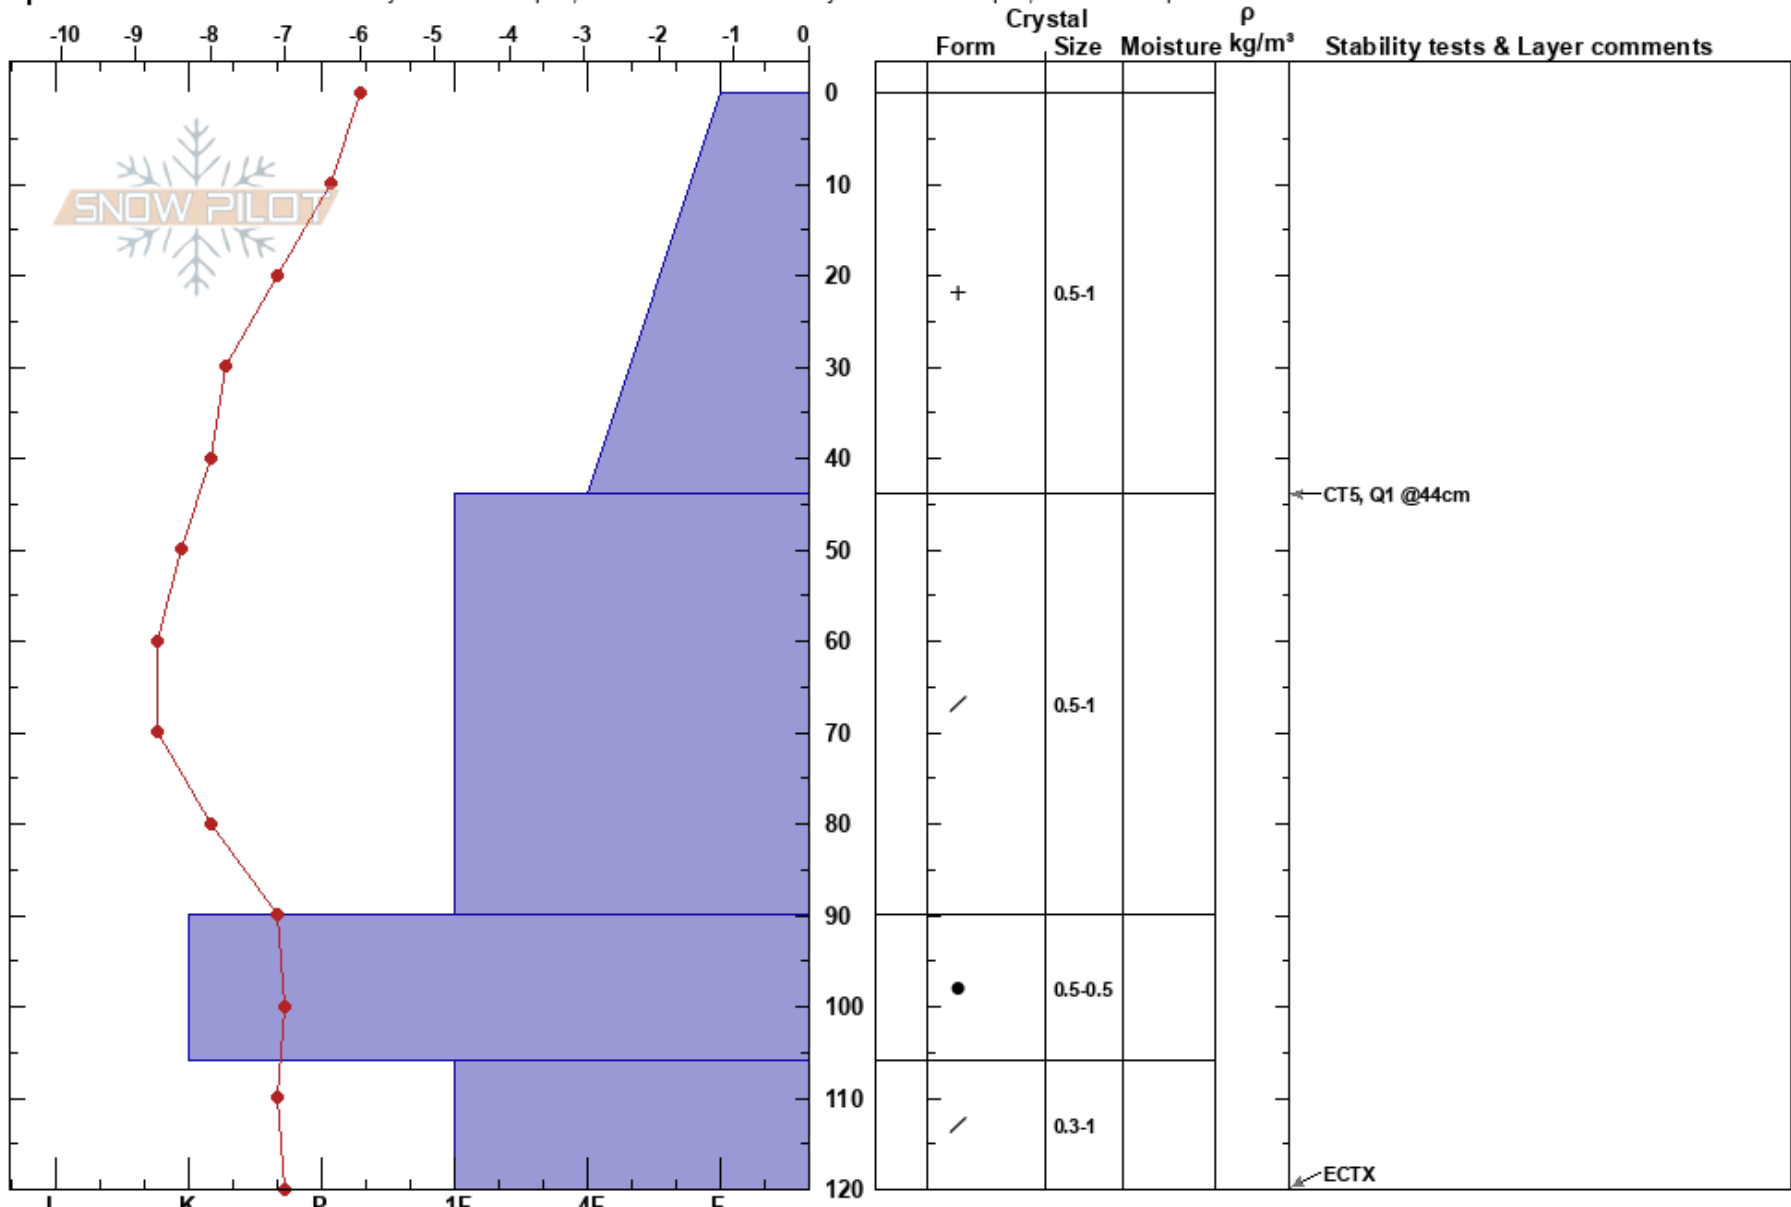

DragonTail Apron  
 RMNP  
 CO  
 Elevation: 10100 ft  
 Aspect: E

Eden Bolick  
 02/17/2025 - 3:00pm  
 Co-ord: 40.30937N, -105.66863W  
 Slope Angle: 25°  
 Wind Loading: no

Stability:  
 Air Temperature: -4.4°C  
 Sky Cover: BKN  
 Precipitation: S2  
 Wind: S Light Breeze

PF:20  
 PS: 80  
 0-44cm: Problematic layer

Specifics: Recent avalanche activity on similar slopes; Recent avalanche activity on different slopes; We skied slope

Notes: