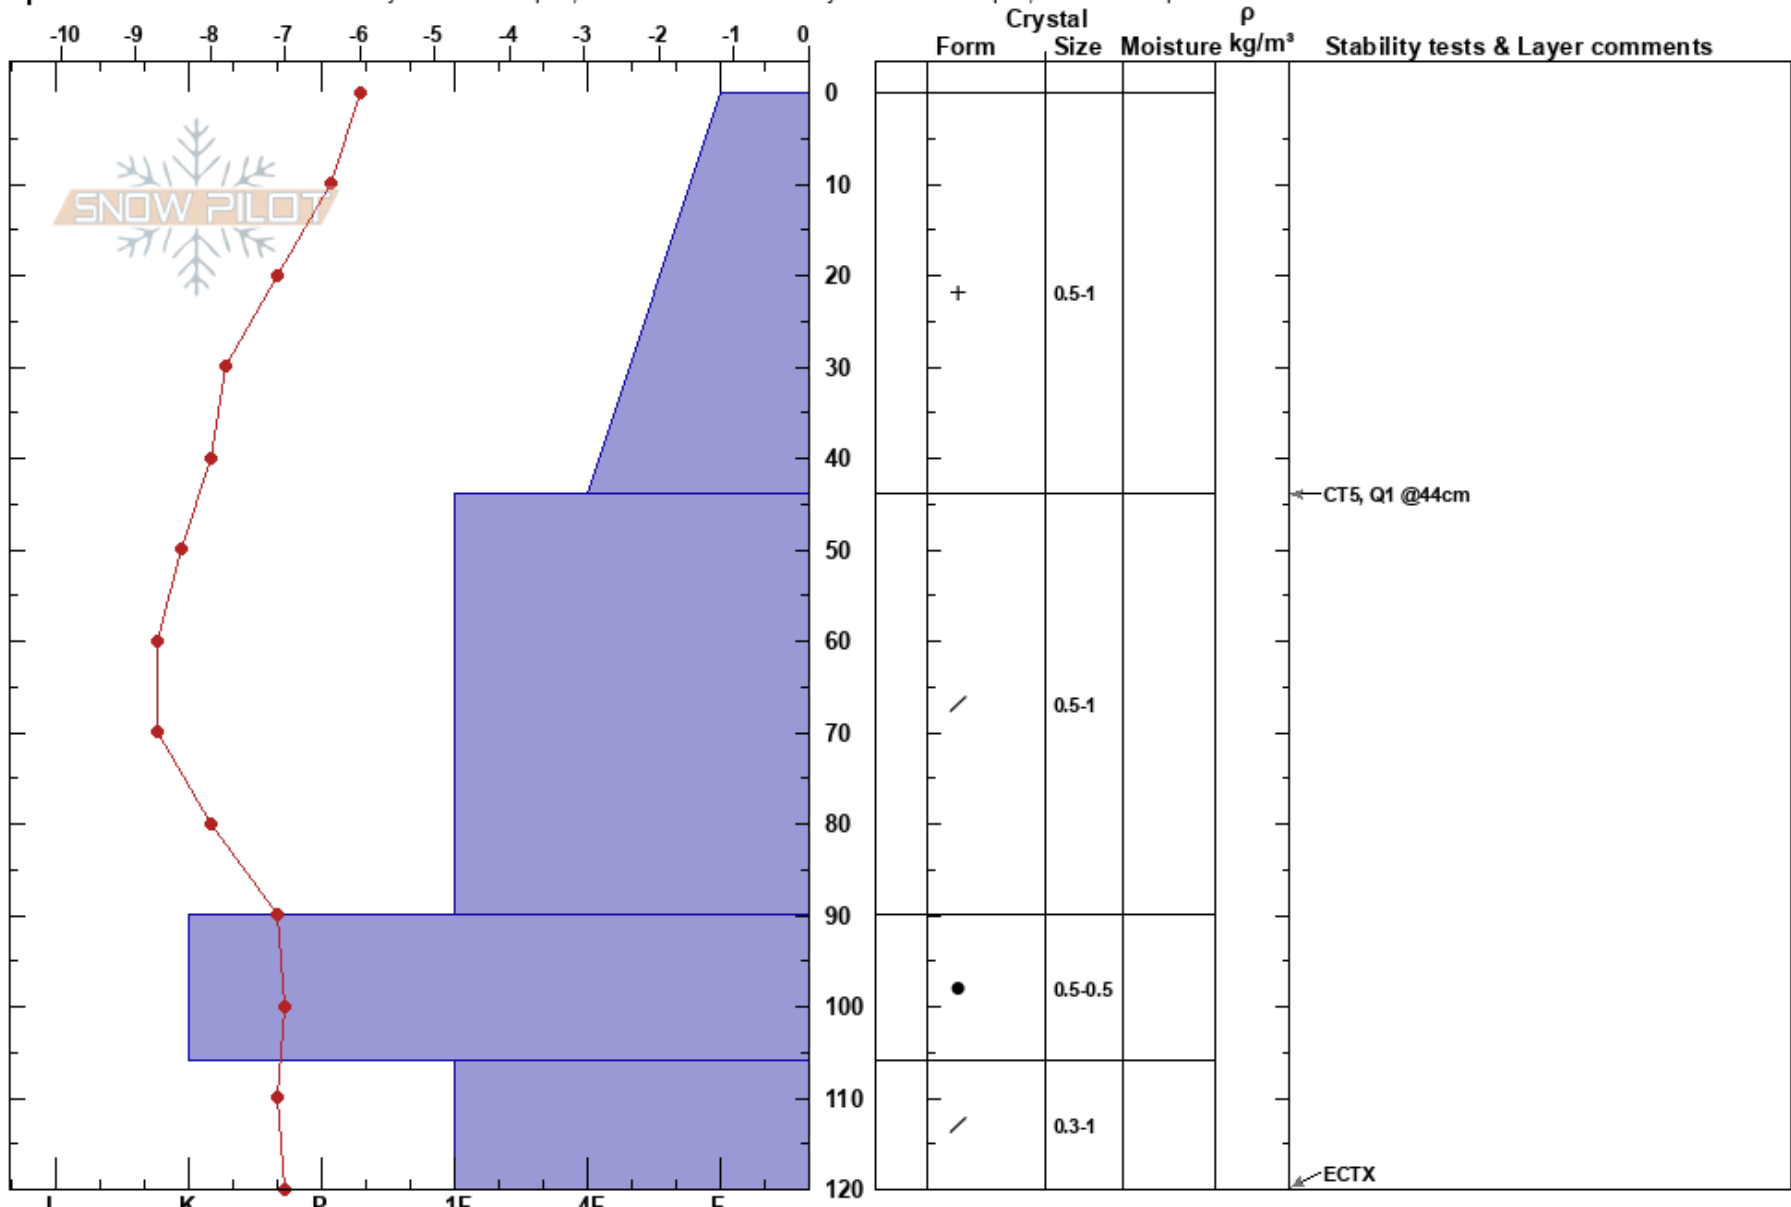

DragonTail Apron
 RMNP
 CO
 Elevation: 10100 ft
 Aspect: E

Eden Bolick
 02/17/2025 - 3:00pm
 Co-ord: 40.30937N, -105.66863W
 Slope Angle: 25°
 Wind Loading: no

Stability:
 Air Temperature: -4.4°C
 Sky Cover: BKN
 Precipitation: S2
 Wind: S Light Breeze

PF:20
 PS: 80
 0-44cm: Problematic layer

Specifics: Recent avalanche activity on similar slopes; Recent avalanche activity on different slopes; We skied slope

Notes: