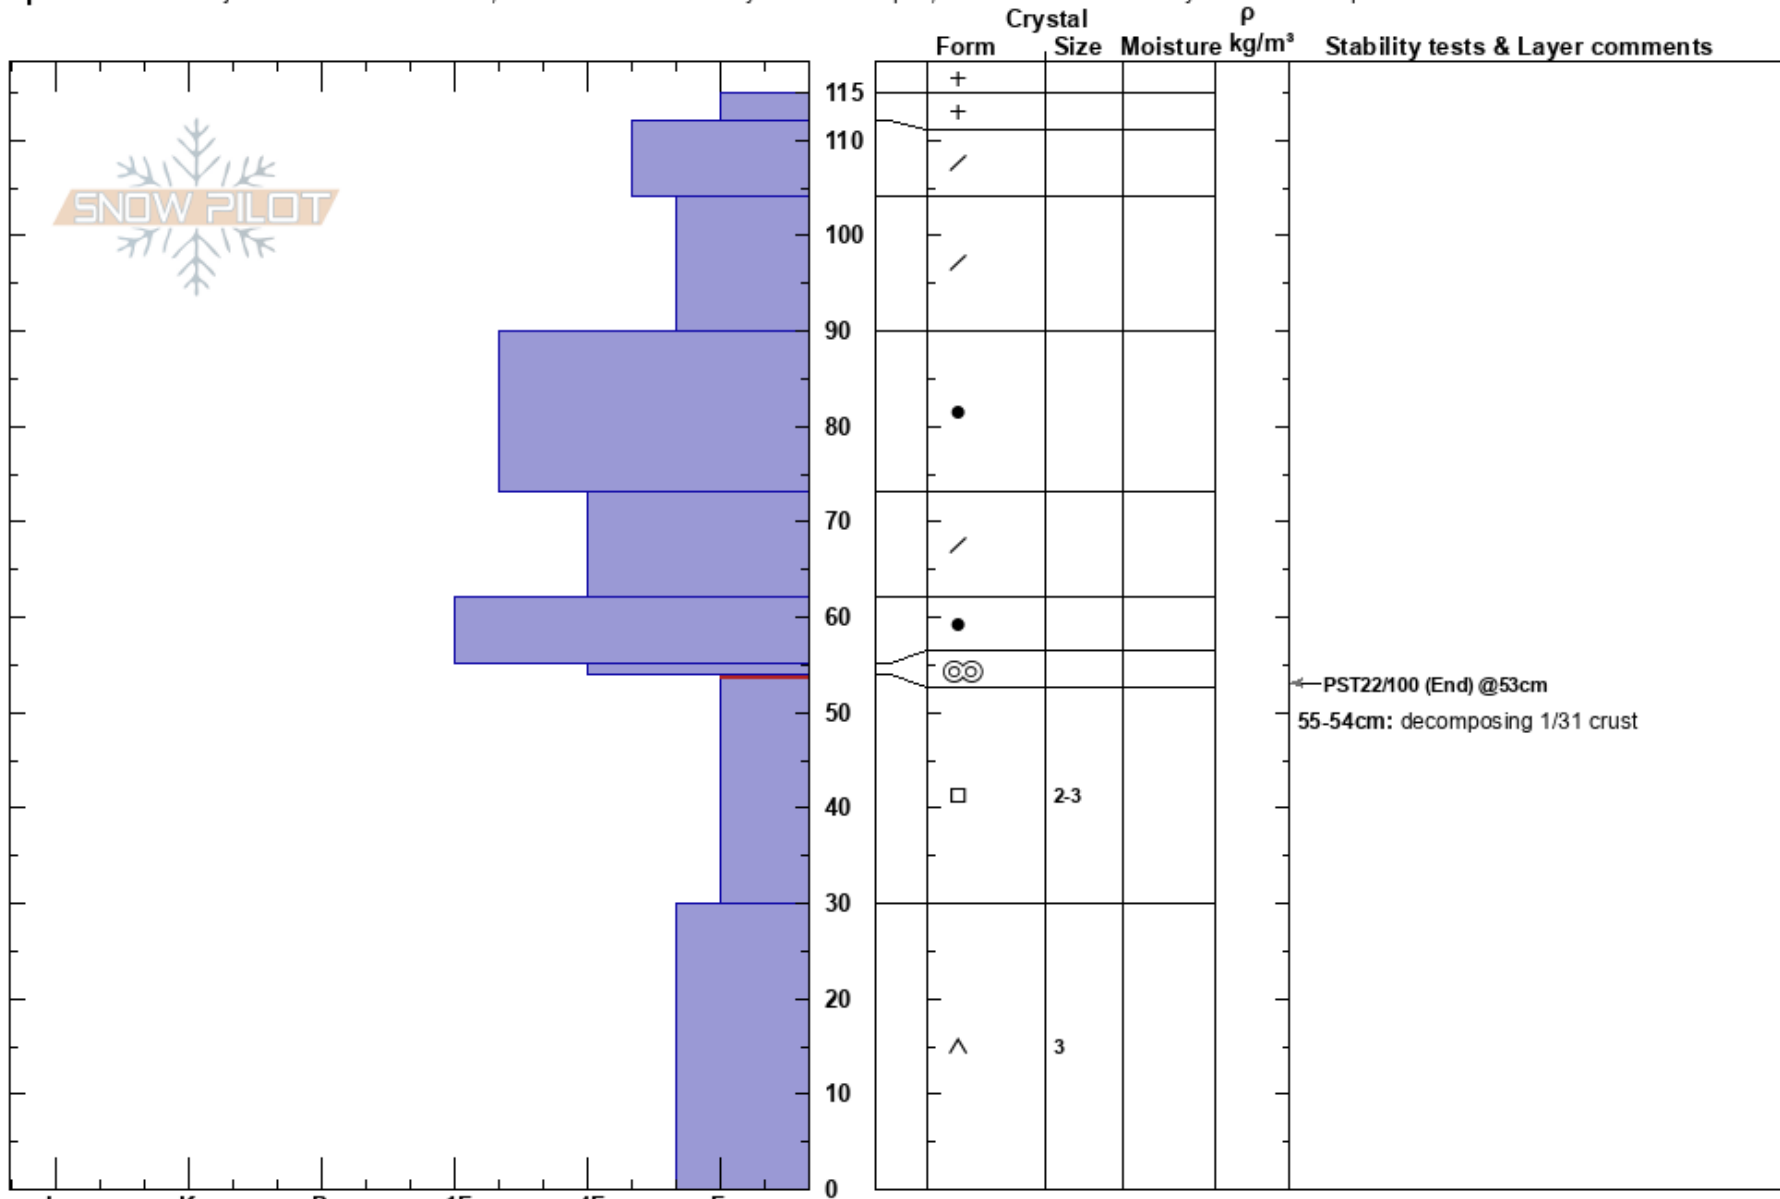

Sun Mountain ENE Avy
 Boulder
 ID
 Elevation: 7600 ft
 Aspect: E

Zachary Miller
 02/17/2025 - 4:00pm
 Co-ord: 43.72483N, -114.34911W
 Slope Angle: 35°
 Wind Loading:

Stability: Poor
 Air Temperature:
 Sky Cover: BKN
 Precipitation: NO
 Wind:

HS:115
 Layer Notes:
 55-54cm: decomposing 1/31 crust
 54-30cm: Problematic layer

Specifics: Pit is adjacent to avalanche: crown; Recent avalanche activity on similar slopes; Recent avalanche activity on different slopes

Notes: Crown of a large persistent slab avalanche that was reported at 10am 2/17/2025. Unkown trigger. HS-U-D2-R3-O