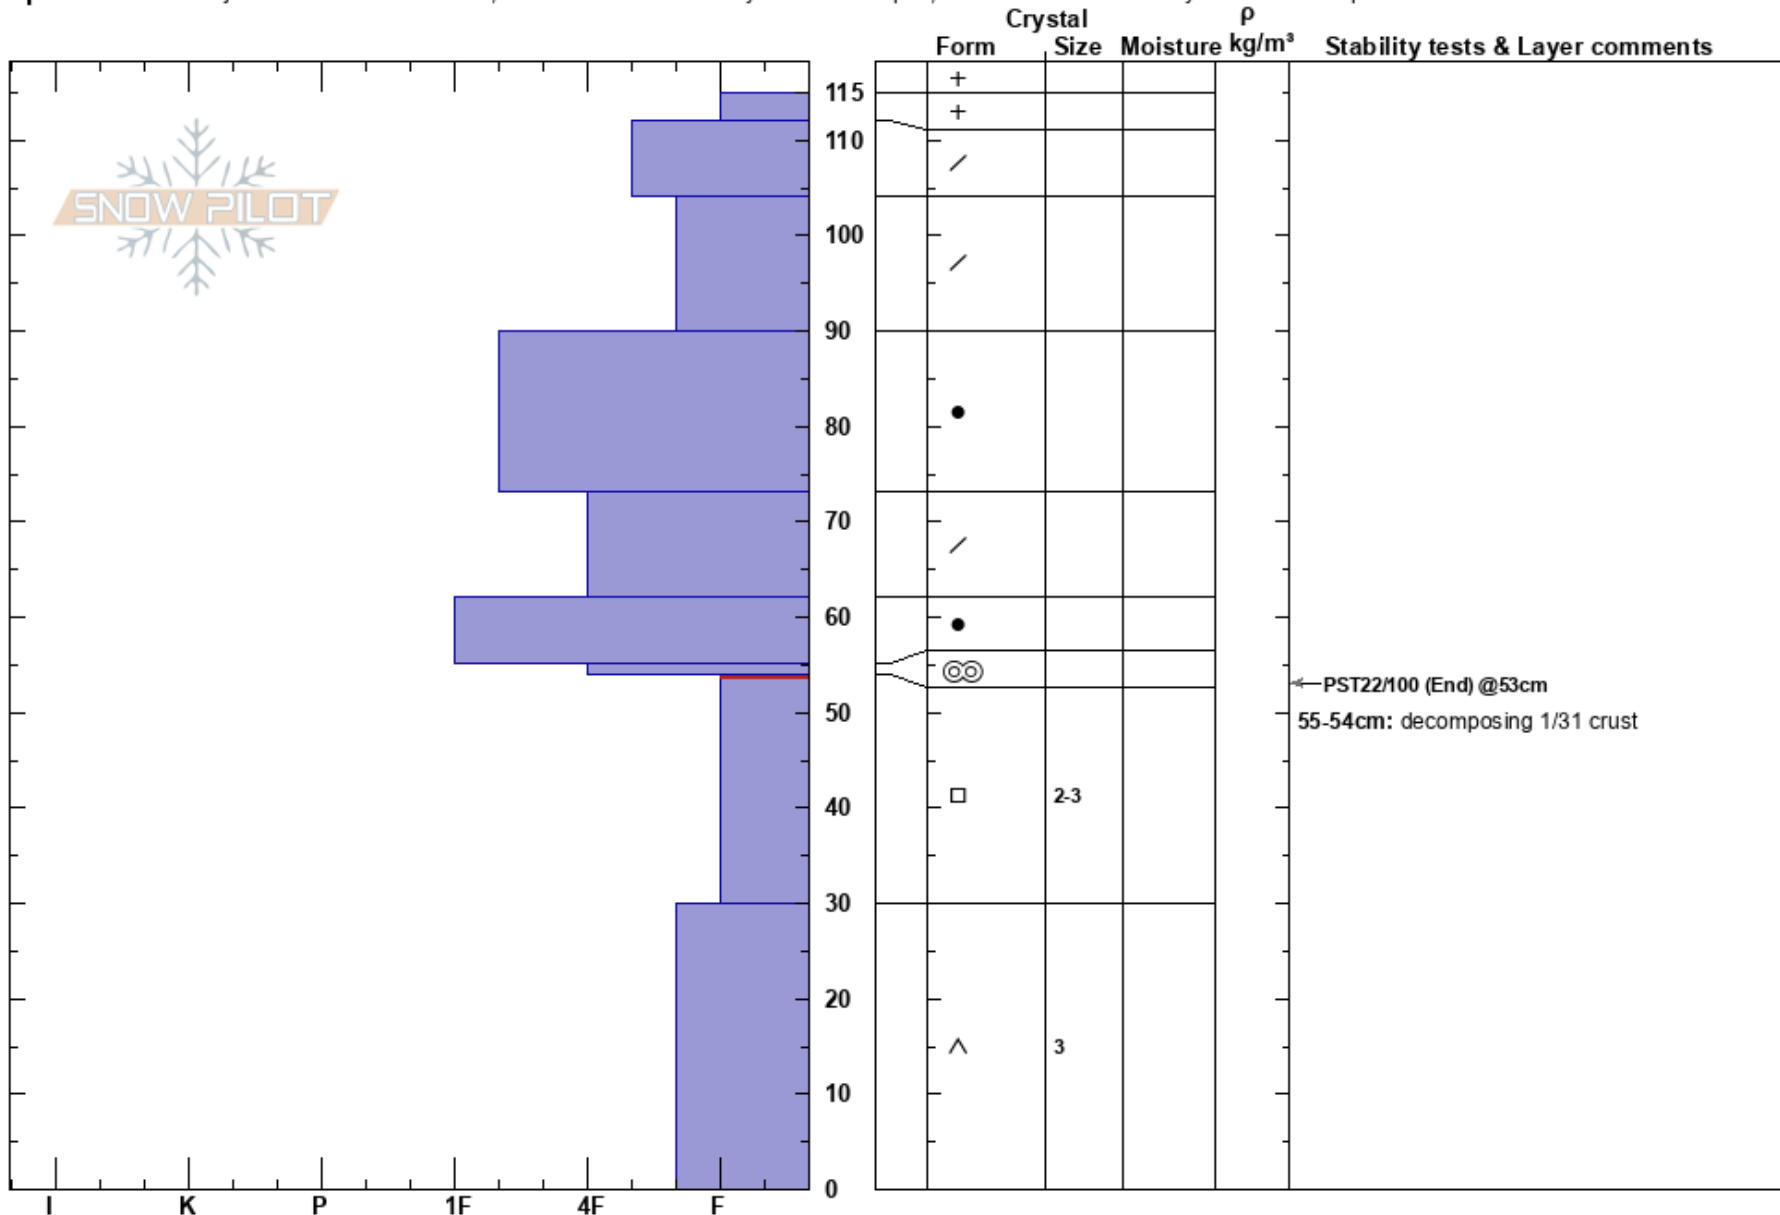

Sun Mountain ENE Avy
 Boulder
 ID
 Elevation: 7600 ft
 Aspect: E

Zachary Miller
 02/17/2025 - 4:00pm
 Co-ord: 43.72483N, -114.34911W
 Slope Angle: 35°
 Wind Loading:

Stability: Poor
 Air Temperature:
 Sky Cover: BKN
 Precipitation: NO
 Wind:

HS:115
 Layer Notes:
 55-54cm: decomposing 1/31 crust
 54-30cm: Problematic layer

Specifics: Pit is adjacent to avalanche: crown; Recent avalanche activity on similar slopes; Recent avalanche activity on different slopes

Notes: Crown of a large persistent slab avalanche that was reported at 10am 2/17/2025. Unkown trigger. HS-U-D2-R3-O