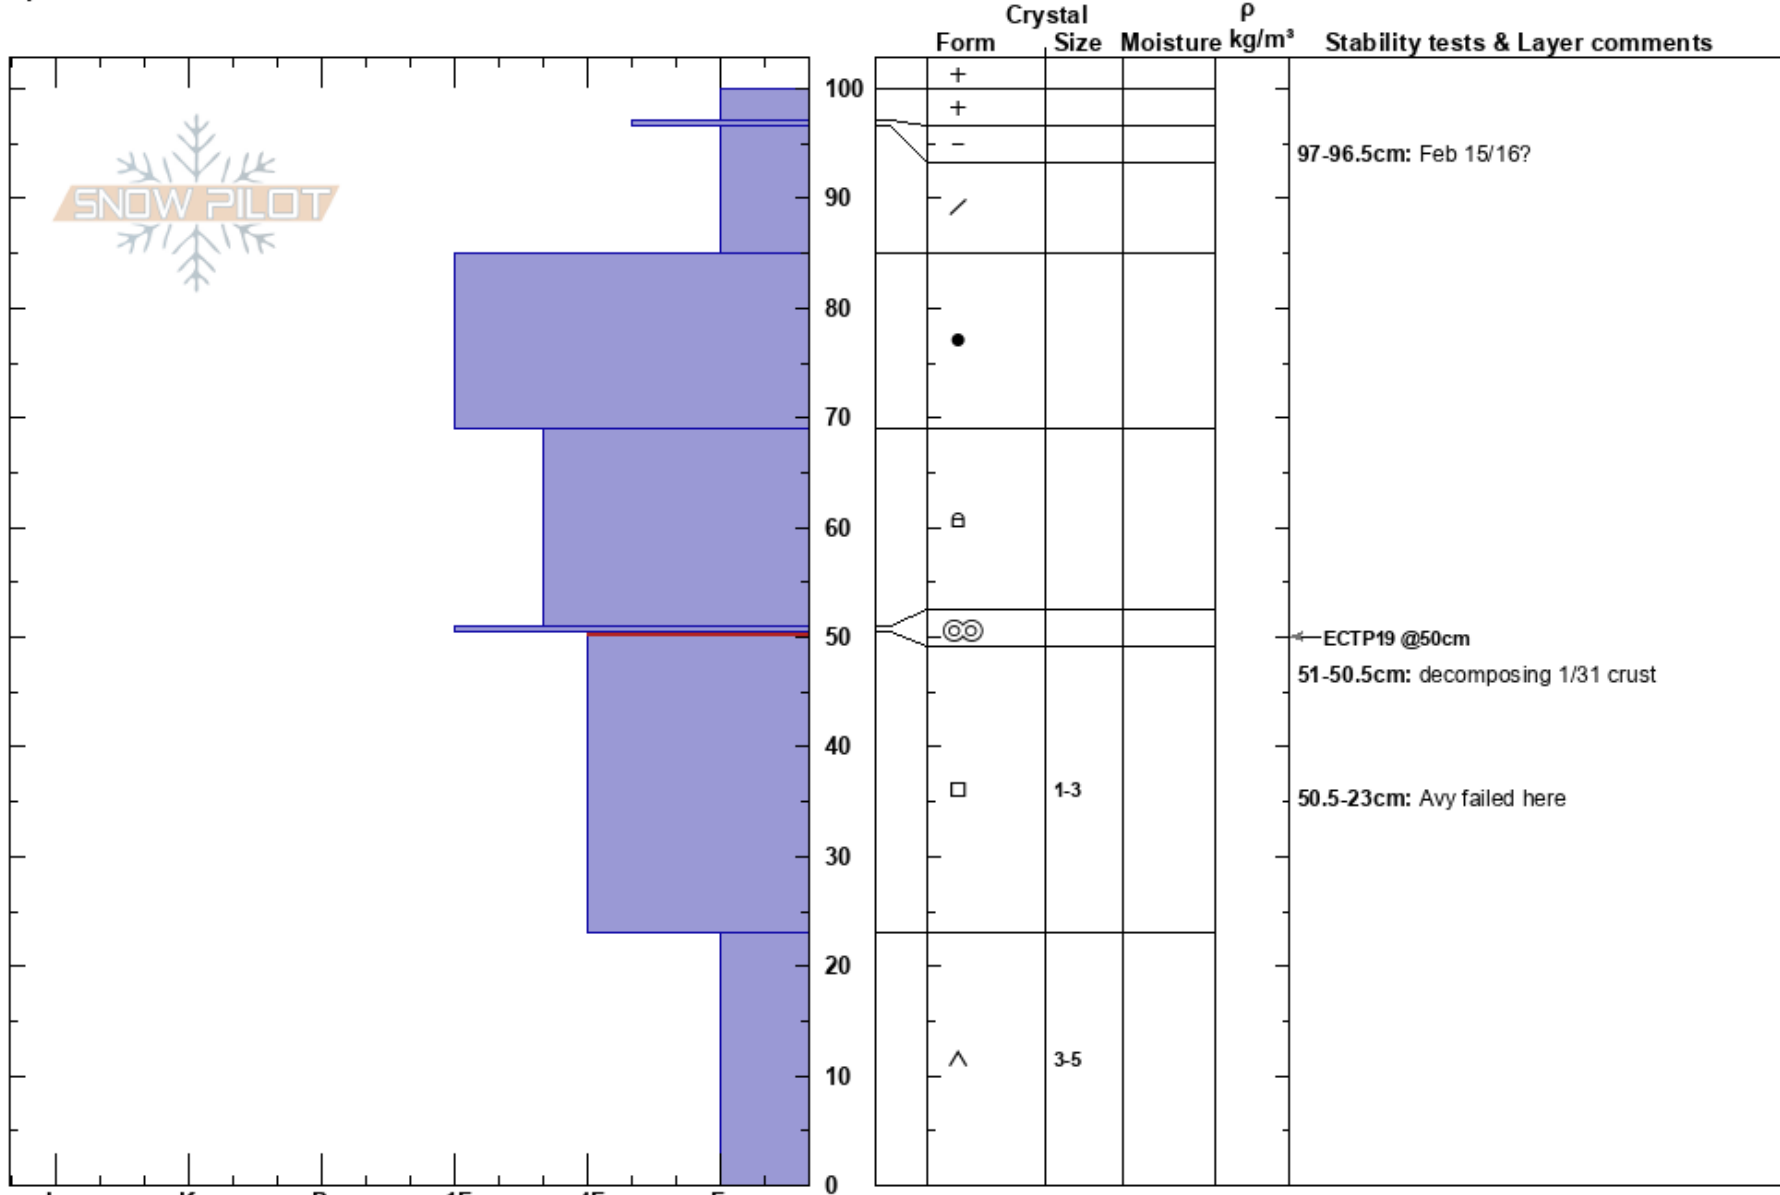

Sun Mountain WNW Avy
 Boulder
 ID
 Elevation: 7550 ft
 Aspect: W

Zachary Miller
 02/17/2025 - 3:00pm
 Co-ord: 43.72546N, -114.35047W
 Slope Angle: 30°
 Wind Loading:

Stability: Poor
 Air Temperature:
 Sky Cover: BKN
 Precipitation: NO
 Wind:

HS:100
 Layer Notes:
 97-96.5cm: Feb 15/16?
 51-50.5cm: decomposing 1/31 crust
 50.5-23cm: Avy failed here
 50.5-23cm: Problematic layer

Specifics: Pit is adjacent to avalanche: crown; Recent avalanche activity on similar slopes; Recent avalanche activity on different slopes

Notes: Crown of a large persistent slab avalanche first observed at approximately 3:30pm on 2/16/2025. Unknown trigger. HS-U-D2-R3-O