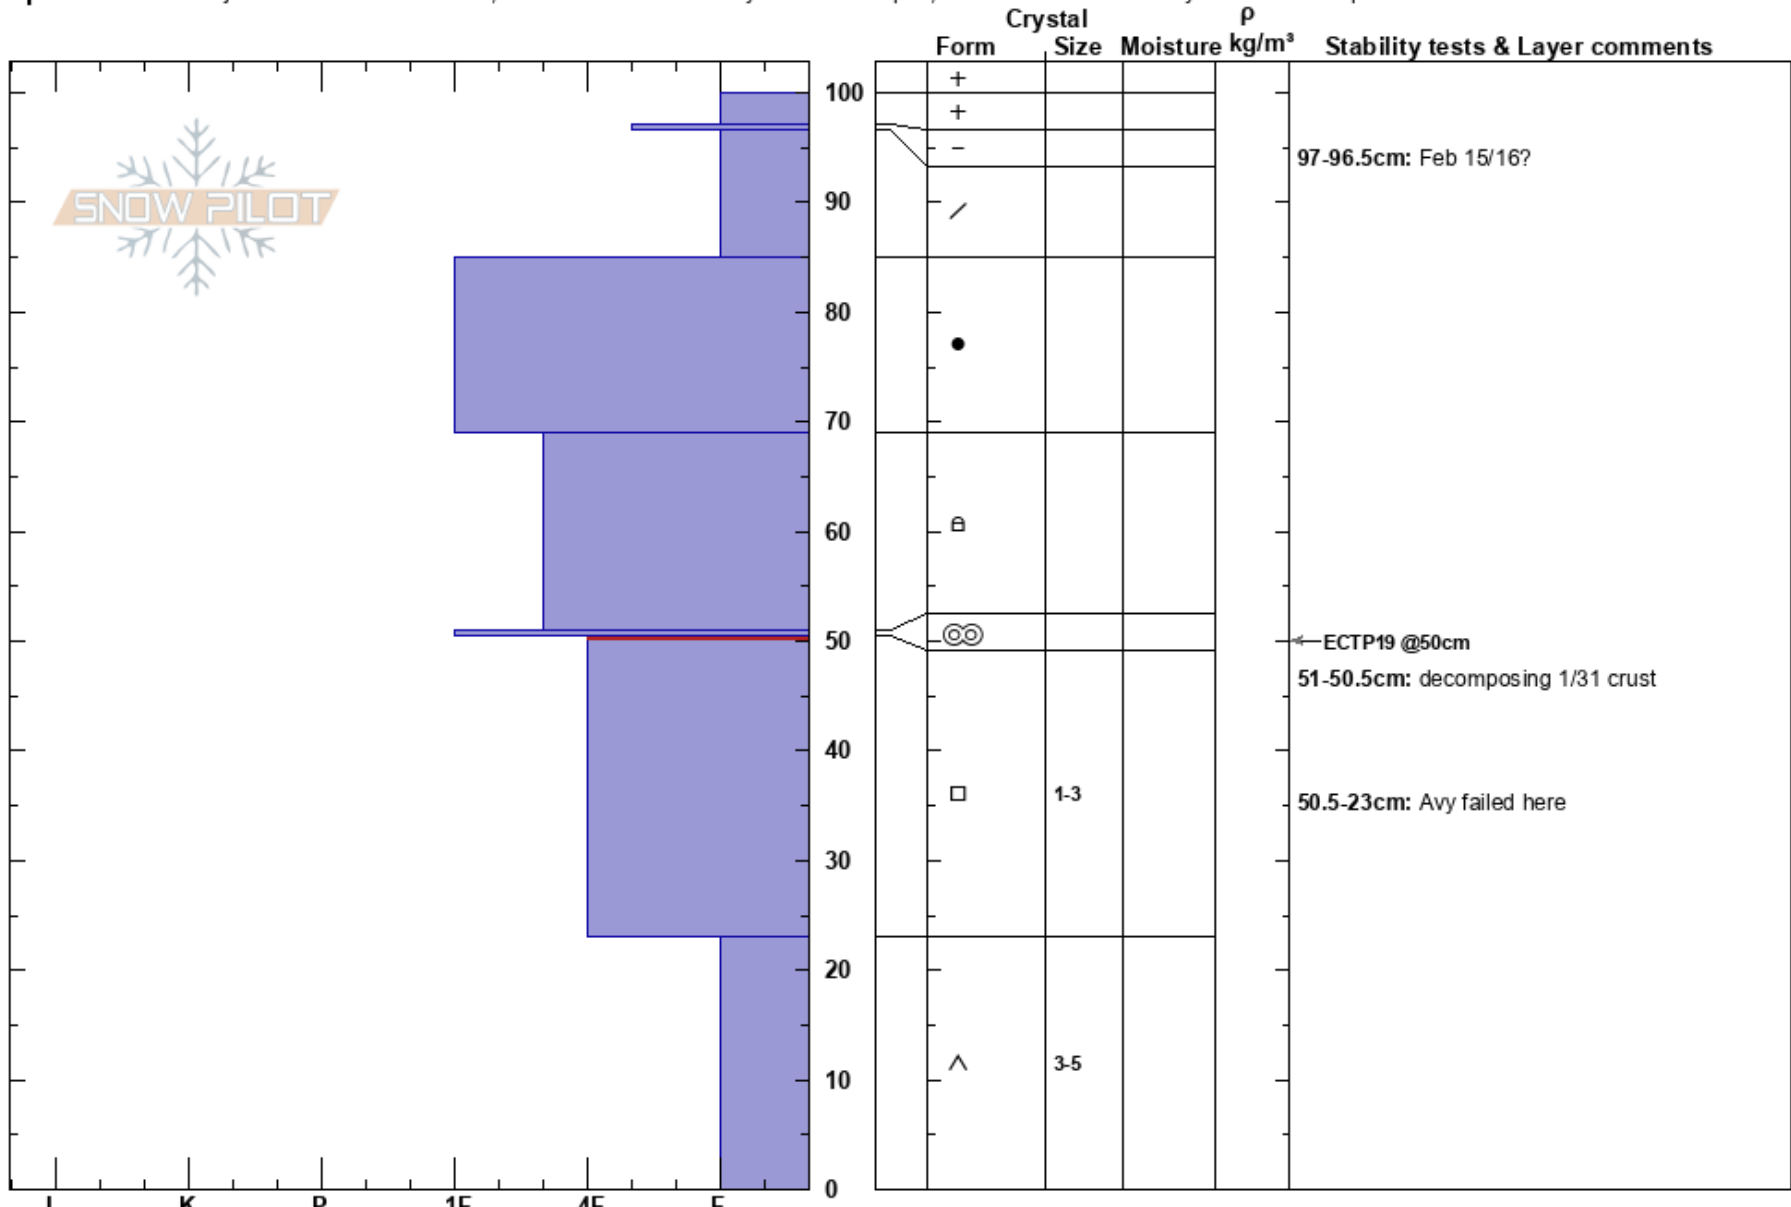

Sun Mountain WNW Avy
 Boulder
 ID
 Elevation: 7550 ft
 Aspect: W

Zachary Miller
 02/17/2025 - 3:00pm
 Co-ord: 43.72546N, -114.35047W
 Slope Angle: 30°
 Wind Loading:

Stability: Poor
 Air Temperature:
 Sky Cover: BKN
 Precipitation: NO
 Wind:

HS:100
 Layer Notes:
 97-96.5cm: Feb 15/16?
 51-50.5cm: decomposing 1/31 crust
 50.5-23cm: Avy failed here
 50.5-23cm: Problematic layer

Specifics: Pit is adjacent to avalanche: crown; Recent avalanche activity on similar slopes; Recent avalanche activity on different slopes

Notes: Crown of a large persistent slab avalanche first observed at approximately 3:30pm on 2/16/2025. Unknown trigger. HS-U-D2-R3-O