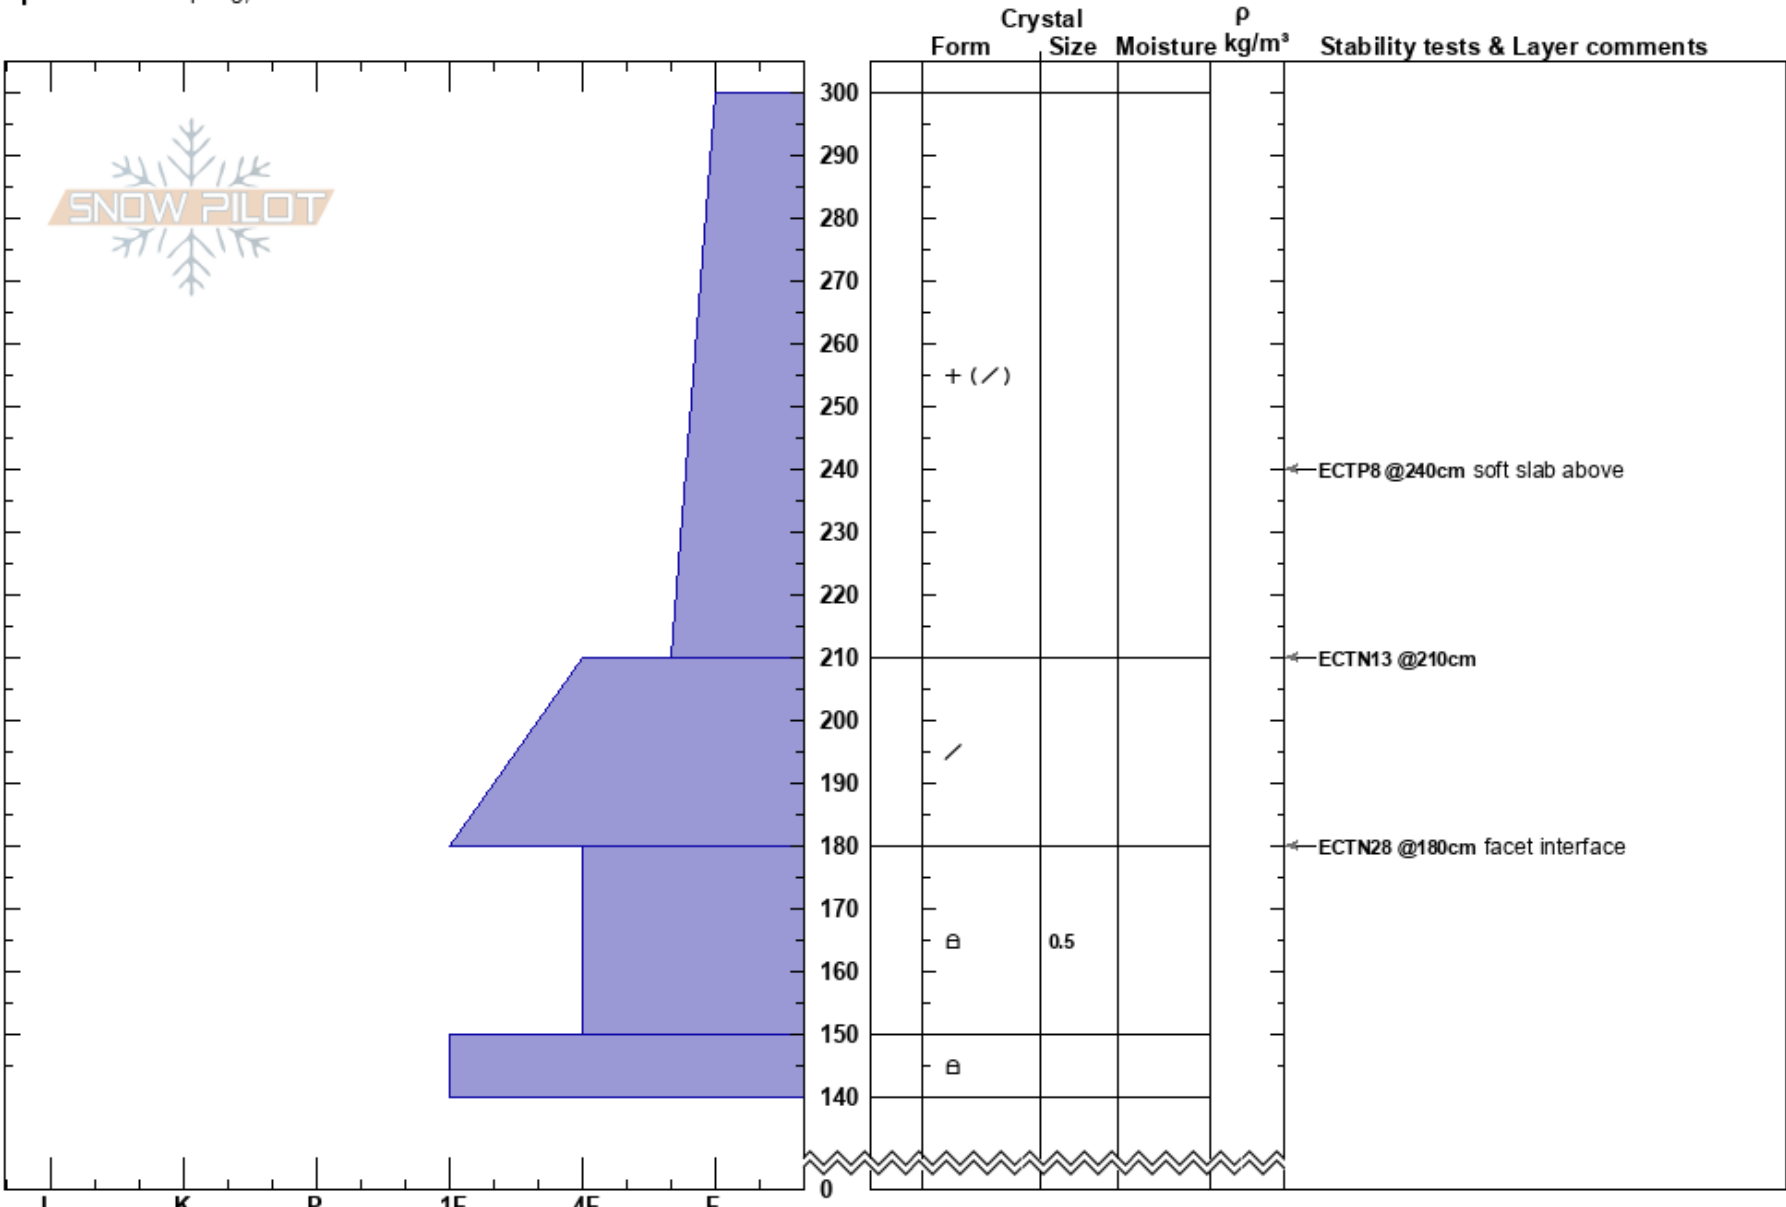

GTNP 8800 ENE 25 short
 Teton Range
 WY
 Elevation: 8800 ft
 Aspect: NE
 Specifics: Collapsing, localized

Travis Baldwin
 02/17/2025 - 11:00am
 Co-ord: 43.69846N, -110.77658W
 Slope Angle: 25°
 Wind Loading:

Stability: **HS:300**
 Air Temperature: 300-210cm: Problematic layer
 Sky Cover: OVC
 Precipitation: S-1
 Wind:

Notes: prop 50 cm down in new snow - very soft slab above prop, but something to watch as it settles