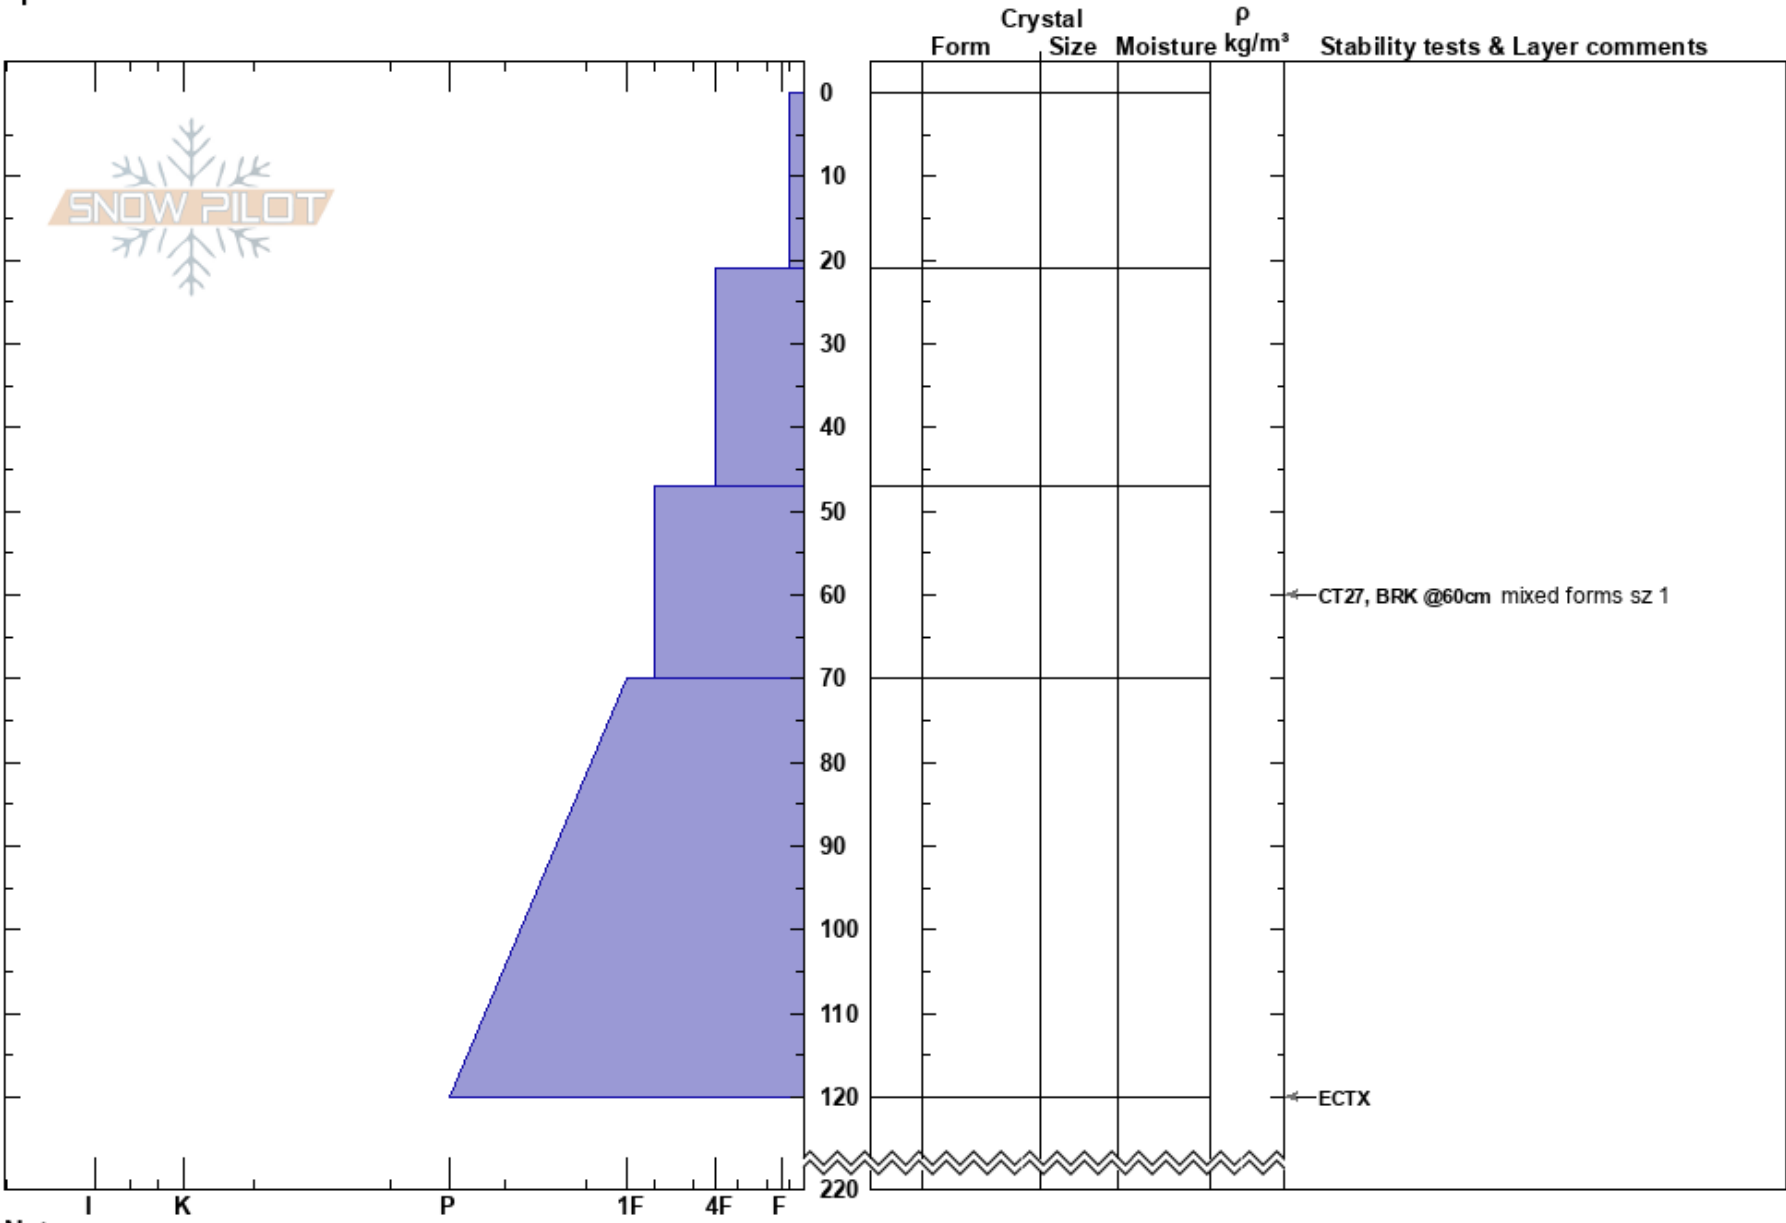

250217 Tsuis Trees  
 Monashee  
 BC  
 Elevation: 1960 m  
 Aspect: NW  
 Specifics:

Monashee Powder  
 17/02/2025 - 11:00  
 Co-ord:  
 Slope Angle: 11°  
 Wind Loading:

Stability: **HS:220** **Layer Notes:**  
 Air Temperature: -8.2°C  
 Sky Cover: OVC  
 Precipitation: S-1  
 Wind: Calm