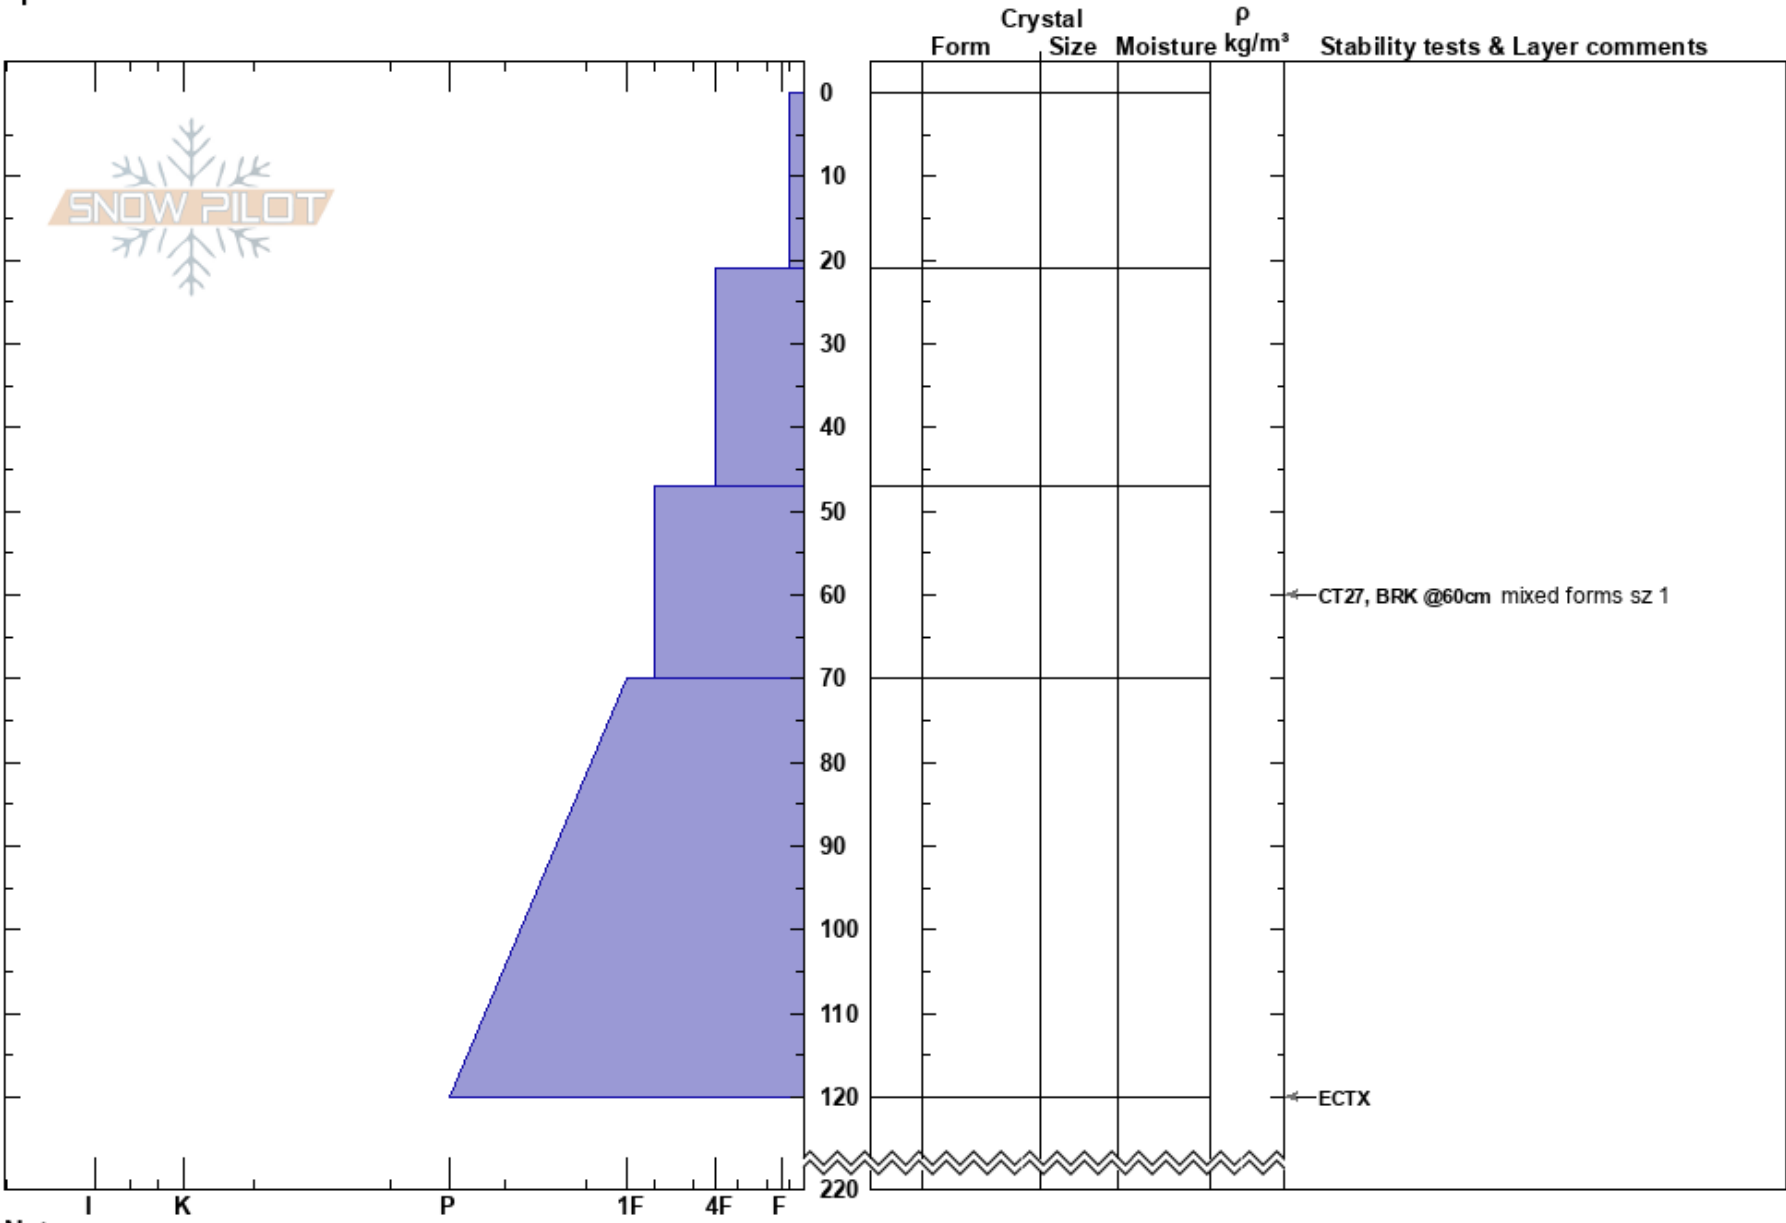

250217 Tsuis Trees
 Monashee
 BC
 Elevation: 1960 m
 Aspect: NW
 Specifics:

Monashee Powder
 17/02/2025 - 11:00
 Co-ord:
 Slope Angle: 11°
 Wind Loading:

Stability: **HS:220** **Layer Notes:**
 Air Temperature: -8.2°C
 Sky Cover: OVC
 Precipitation: S-1
 Wind: Calm