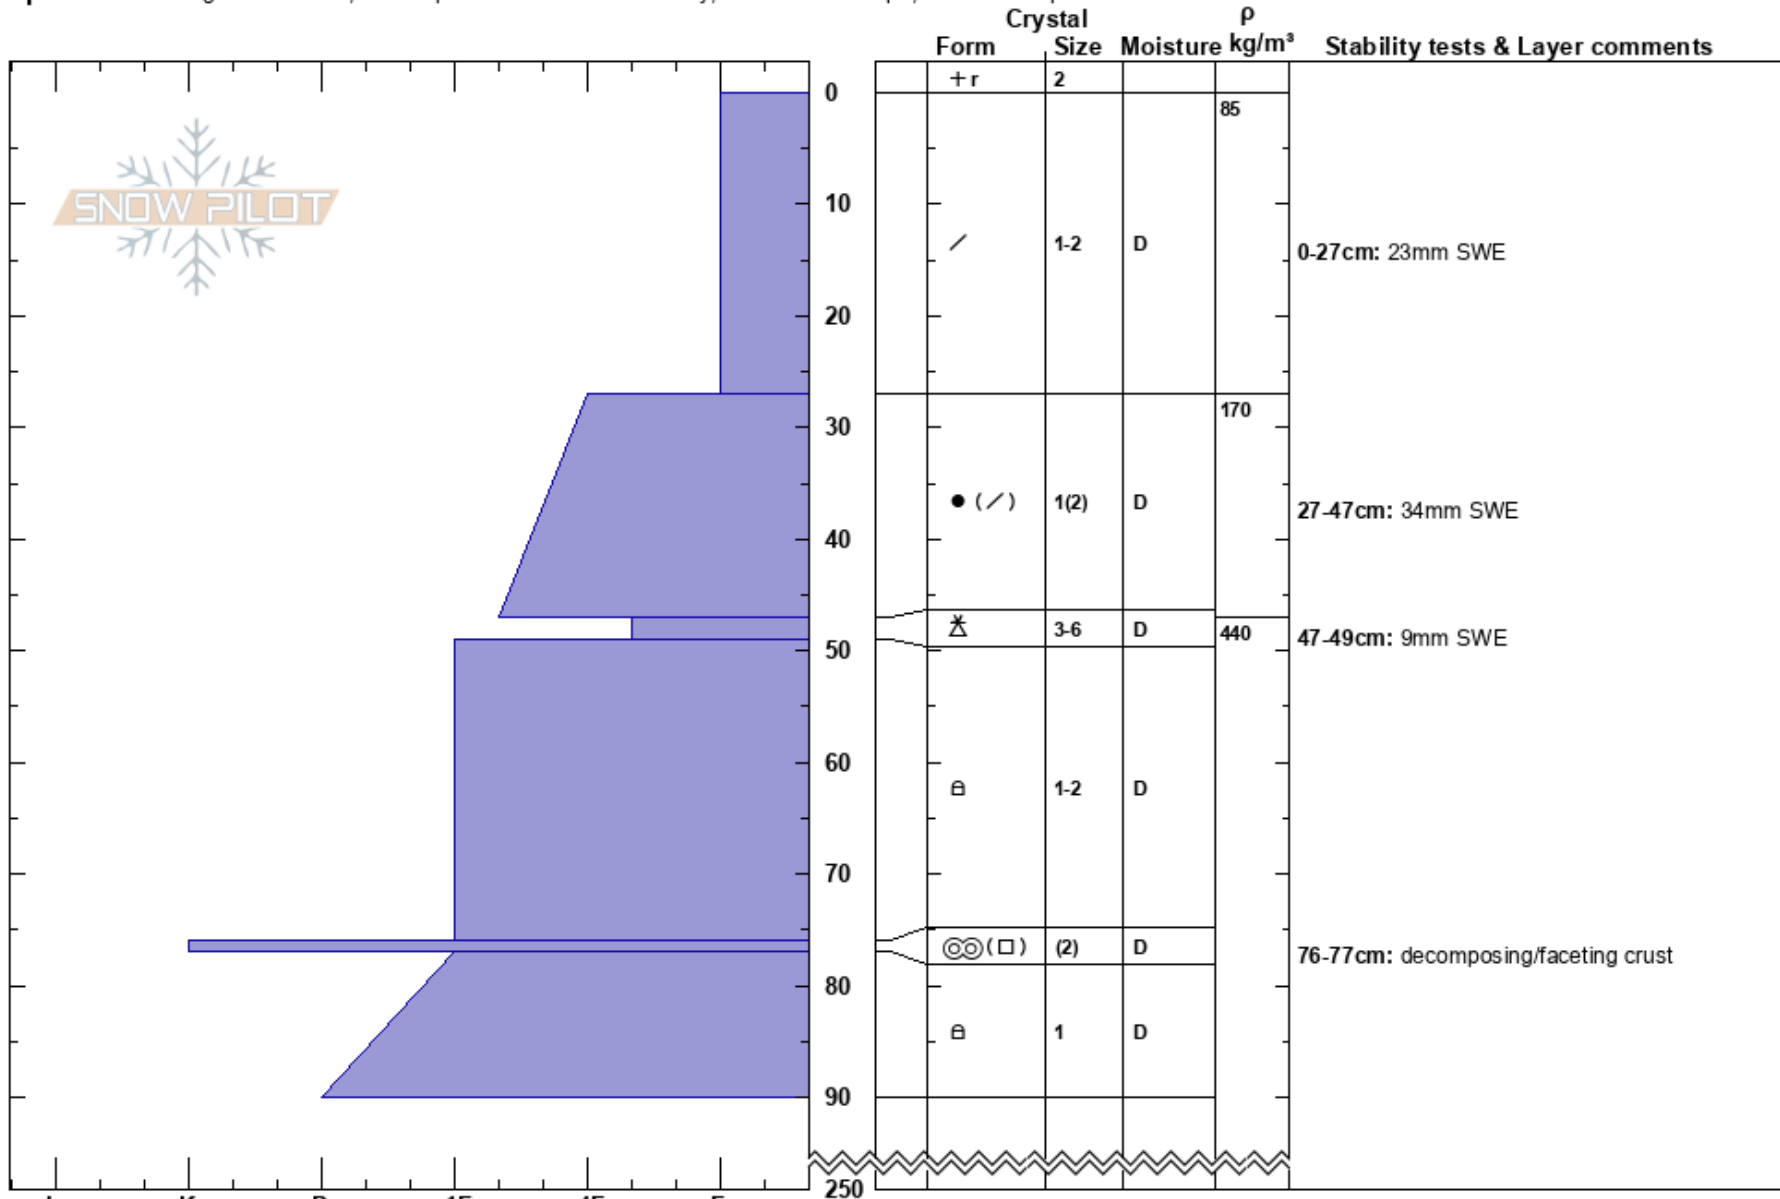

PF:60

0-27cm: 23mm SWE

BC

Co-ord: 49.46721N, -115.12747W

Sky Cover: SCT

27-47cm: 34mm SWE

Elevation:

Slope Angle:

Precipitation: NO

47-49cm: 9mm SWE

Aspect:

Wind Loading:

Wind: Calm

49-76cm: Problematic layer

76-77cm: decomposing/faceting crust

Specifics: Pit dug in a Ski Area; Pit is representative of backcountry; Ski tracks on slope; We skied slope

Notes: Test Pit, to investigate FC & mm above. TL Sheltered, in undisturbed area. Ground cover shrubs