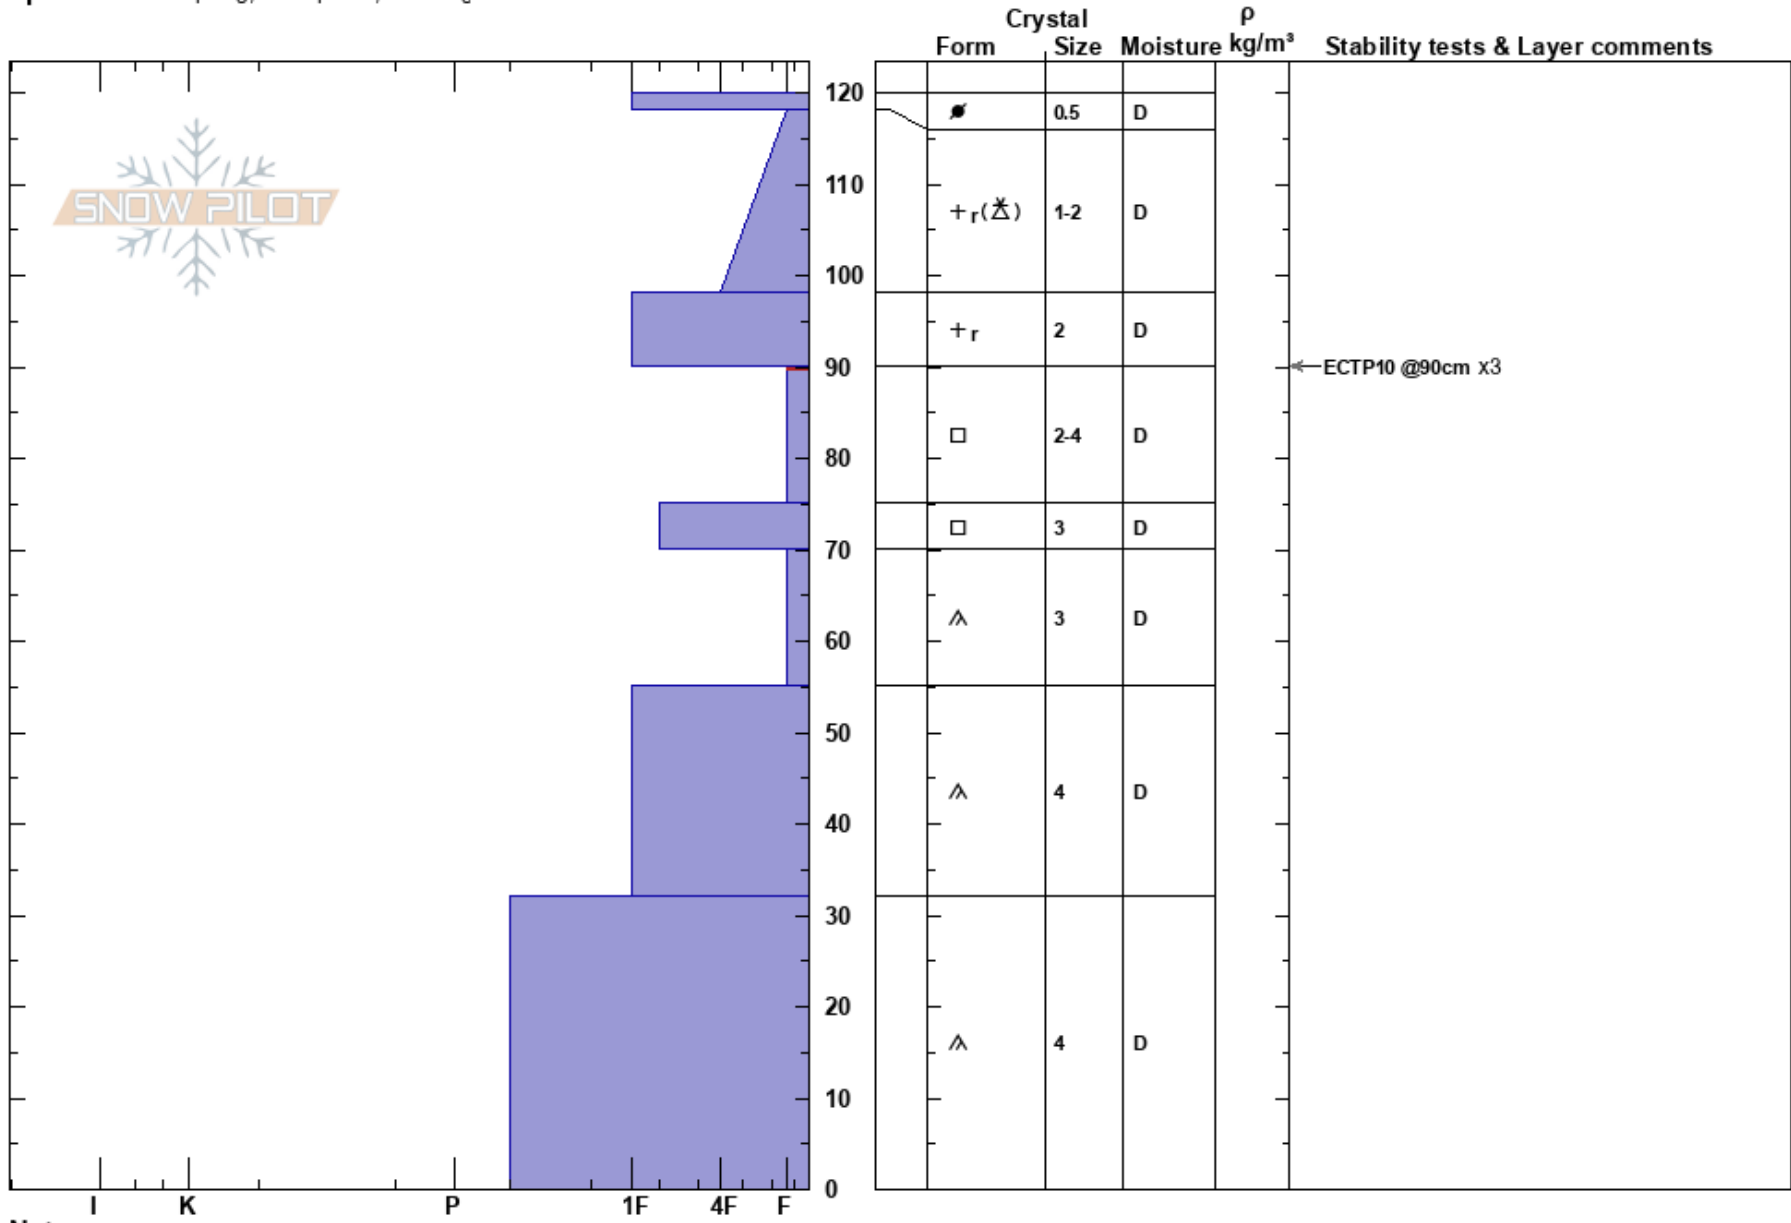

S.Colony NTL N
Sangre de Cristo
CO

Rich Rogers
02/16/2025 - 12:30pm
Co-ord:
Slope Angle: 10°
Wind Loading: yes

Stability: Poor
Air Temperature: -3°C
Sky Cover: FEW
Precipitation: NO
Wind: W Strong

HS:120
PF:50 90-75cm:Problematic layer
PS: 10

Elevation: 11200 ft
Aspect: 52°

Specifics: Collapsing, widespread; Cracking

Notes: DH chains of 6-12mm, when sampled.