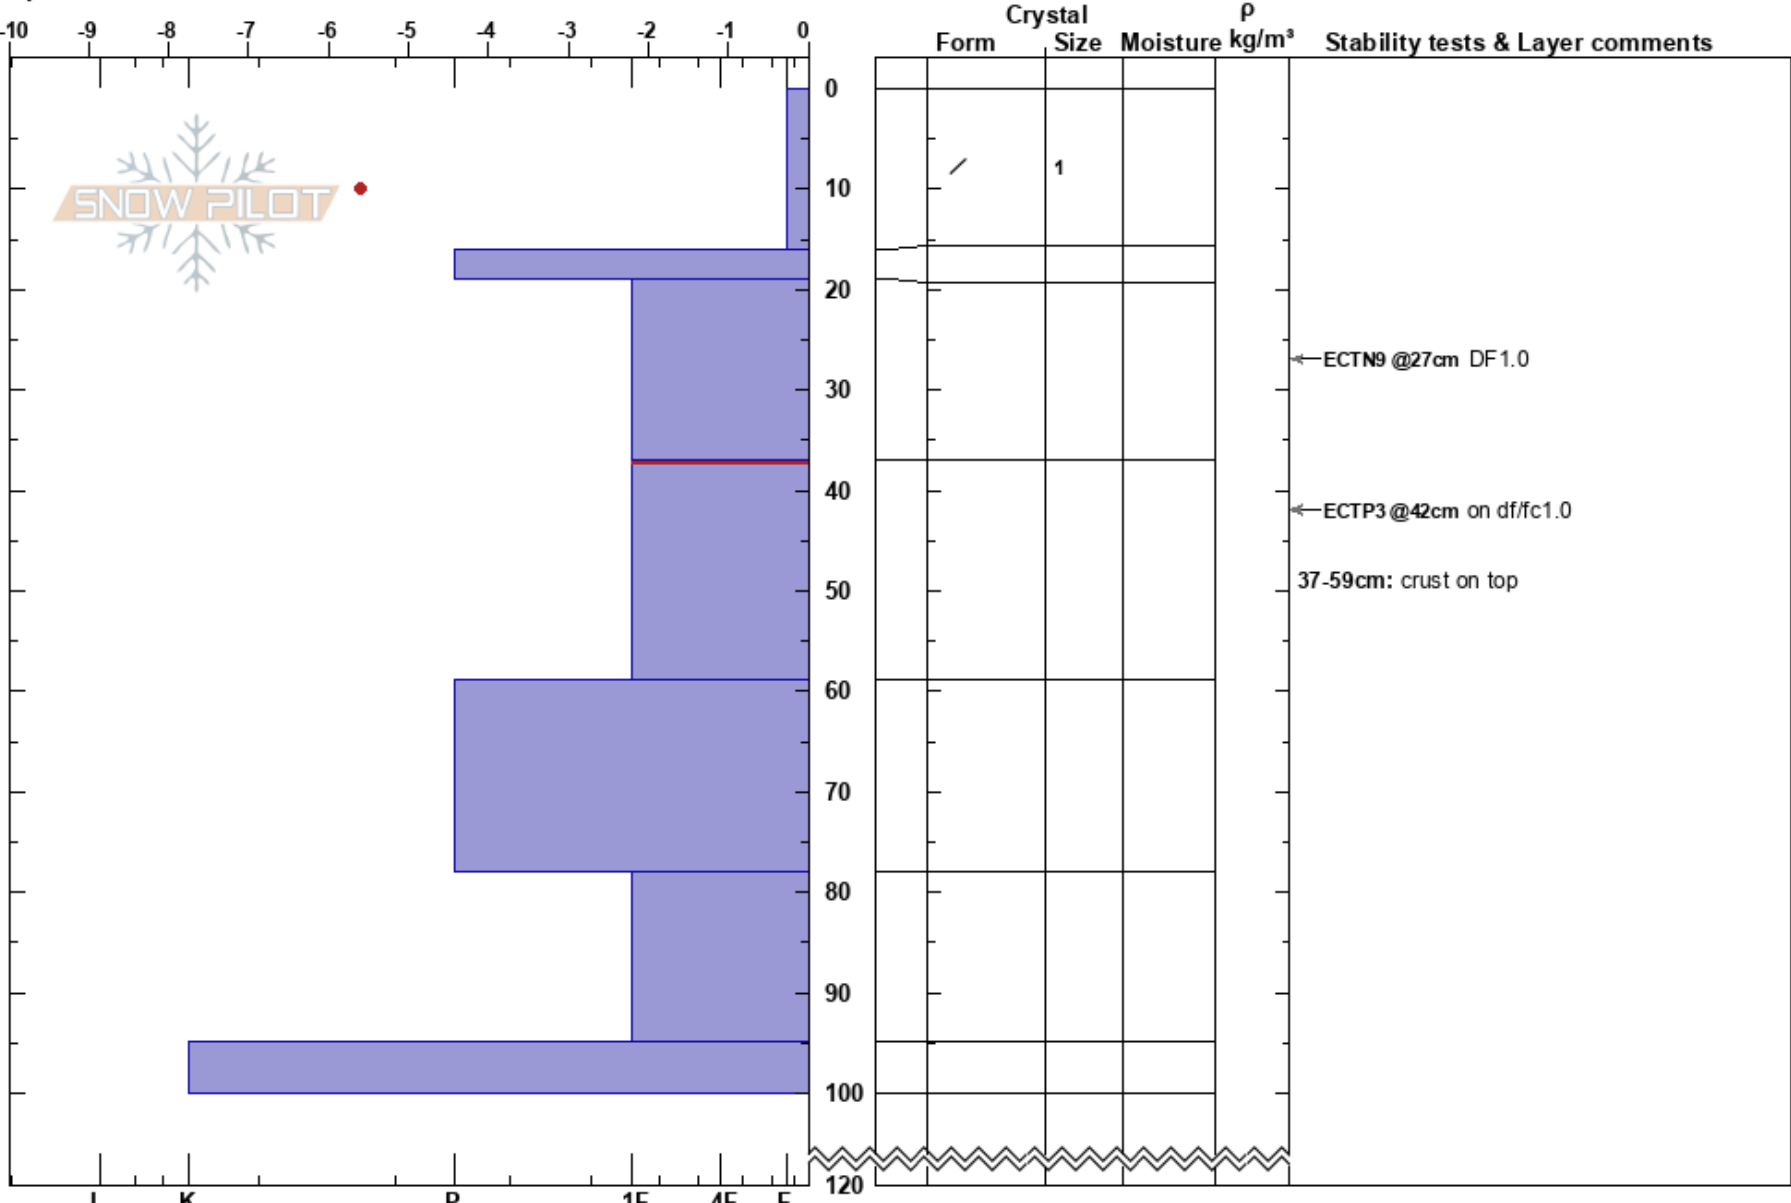

Välliste östsida
 Välliste
 Sweden
Elevation: 820 m
Aspect: E

Johan Larsson
 17/02/2025 - 10:35
Co-ord: 33V VL 7681 17492
Slope Angle: 50°
Wind Loading: no

Stability:
Air Temperature: -5.3°C
Sky Cover: SCT
Precipitation: NO
Wind: NW Light Breeze

HS:120
PF:30
 37-59cm: crust on top
 37-59cm: Problematic layer

Specifics: Pit is adjacent to avalanche: flank; Recent avalanche activity on similar slopes

Notes: