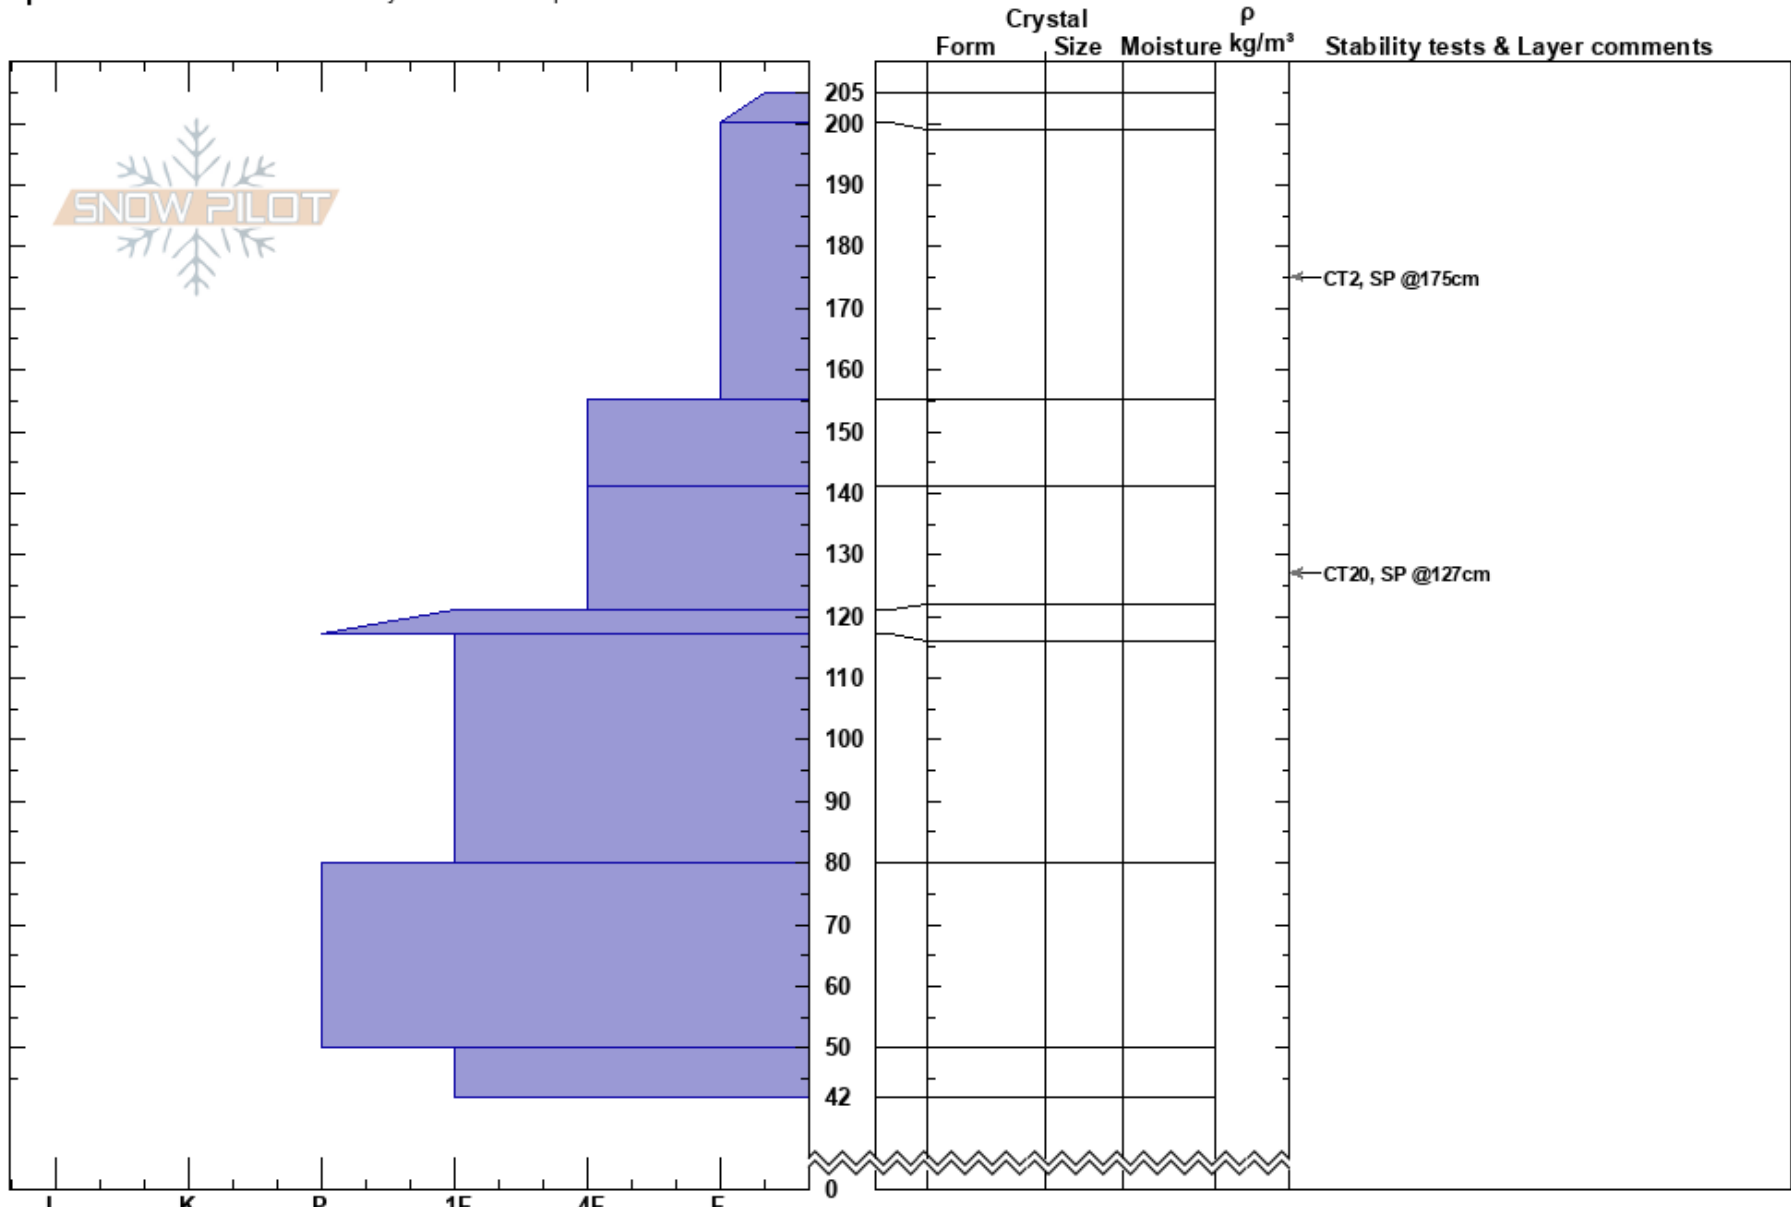

No Water
 Central Wasatch
 UT
 Elevation: 8569 ft
 Aspect: NE
 Specifics: Recent avalanche activity on different slopes

Skyler Chandler
 02/15/2025 - 12:47pm
 Co-ord: 40.66966N, -111.63830W
 Slope Angle: 27°
 Wind Loading: no

Stability:
 Air Temperature:
 Sky Cover: BKN
 Precipitation: S-1
 Wind: N Calm

HS:205
 Layer Notes:
 200-155cm: Problematic layer

Notes: