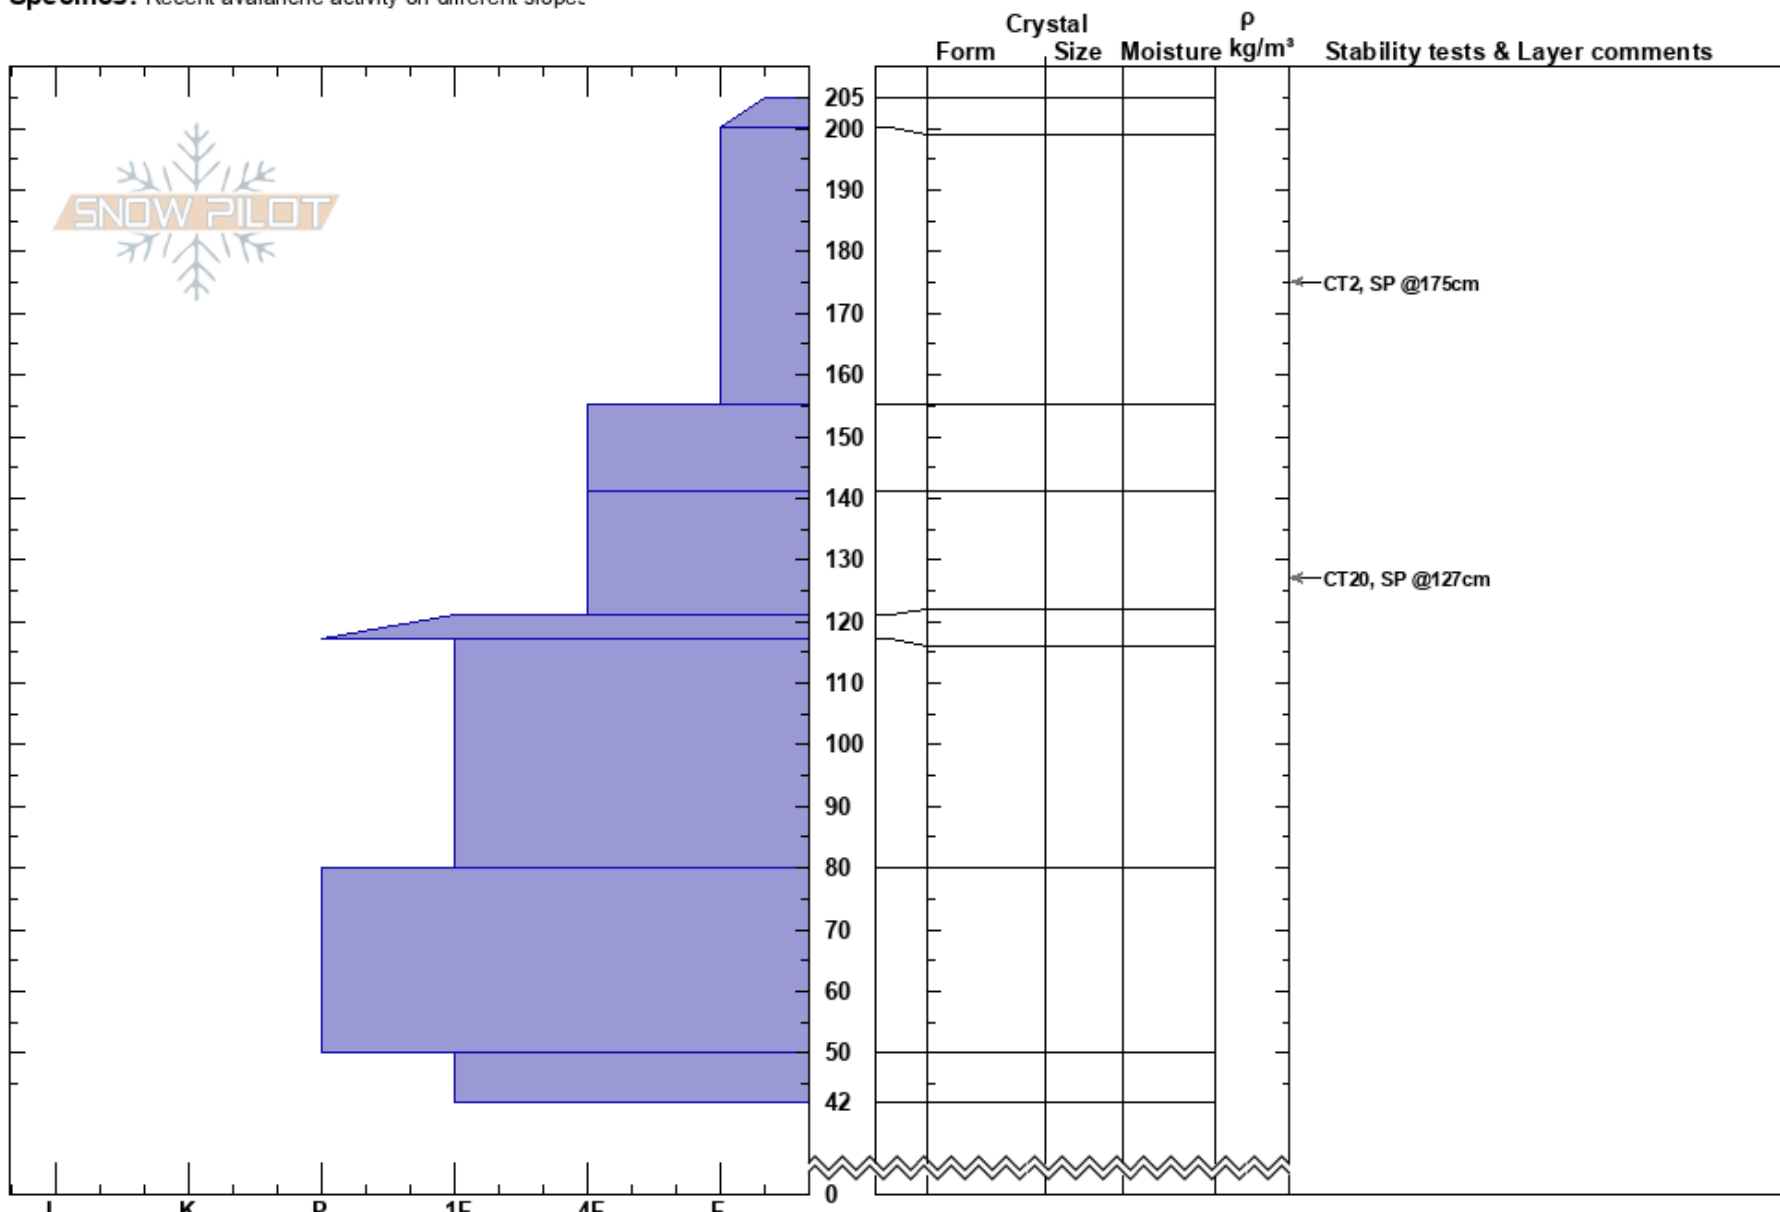

No Water
 Central Wasatch
 UT
 Elevation: 8569 ft
 Aspect: NE
 Specifics: Recent avalanche activity on different slopes

Skyler Chandler
 02/15/2025 - 12:47pm
 Co-ord: 40.66966N, -111.63830W
 Slope Angle: 27°
 Wind Loading: no

Stability:
 Air Temperature:
 Sky Cover: BKN
 Precipitation: S-1
 Wind: N Calm

HS:205
 Layer Notes:
 200-155cm: Problematic layer

Notes: