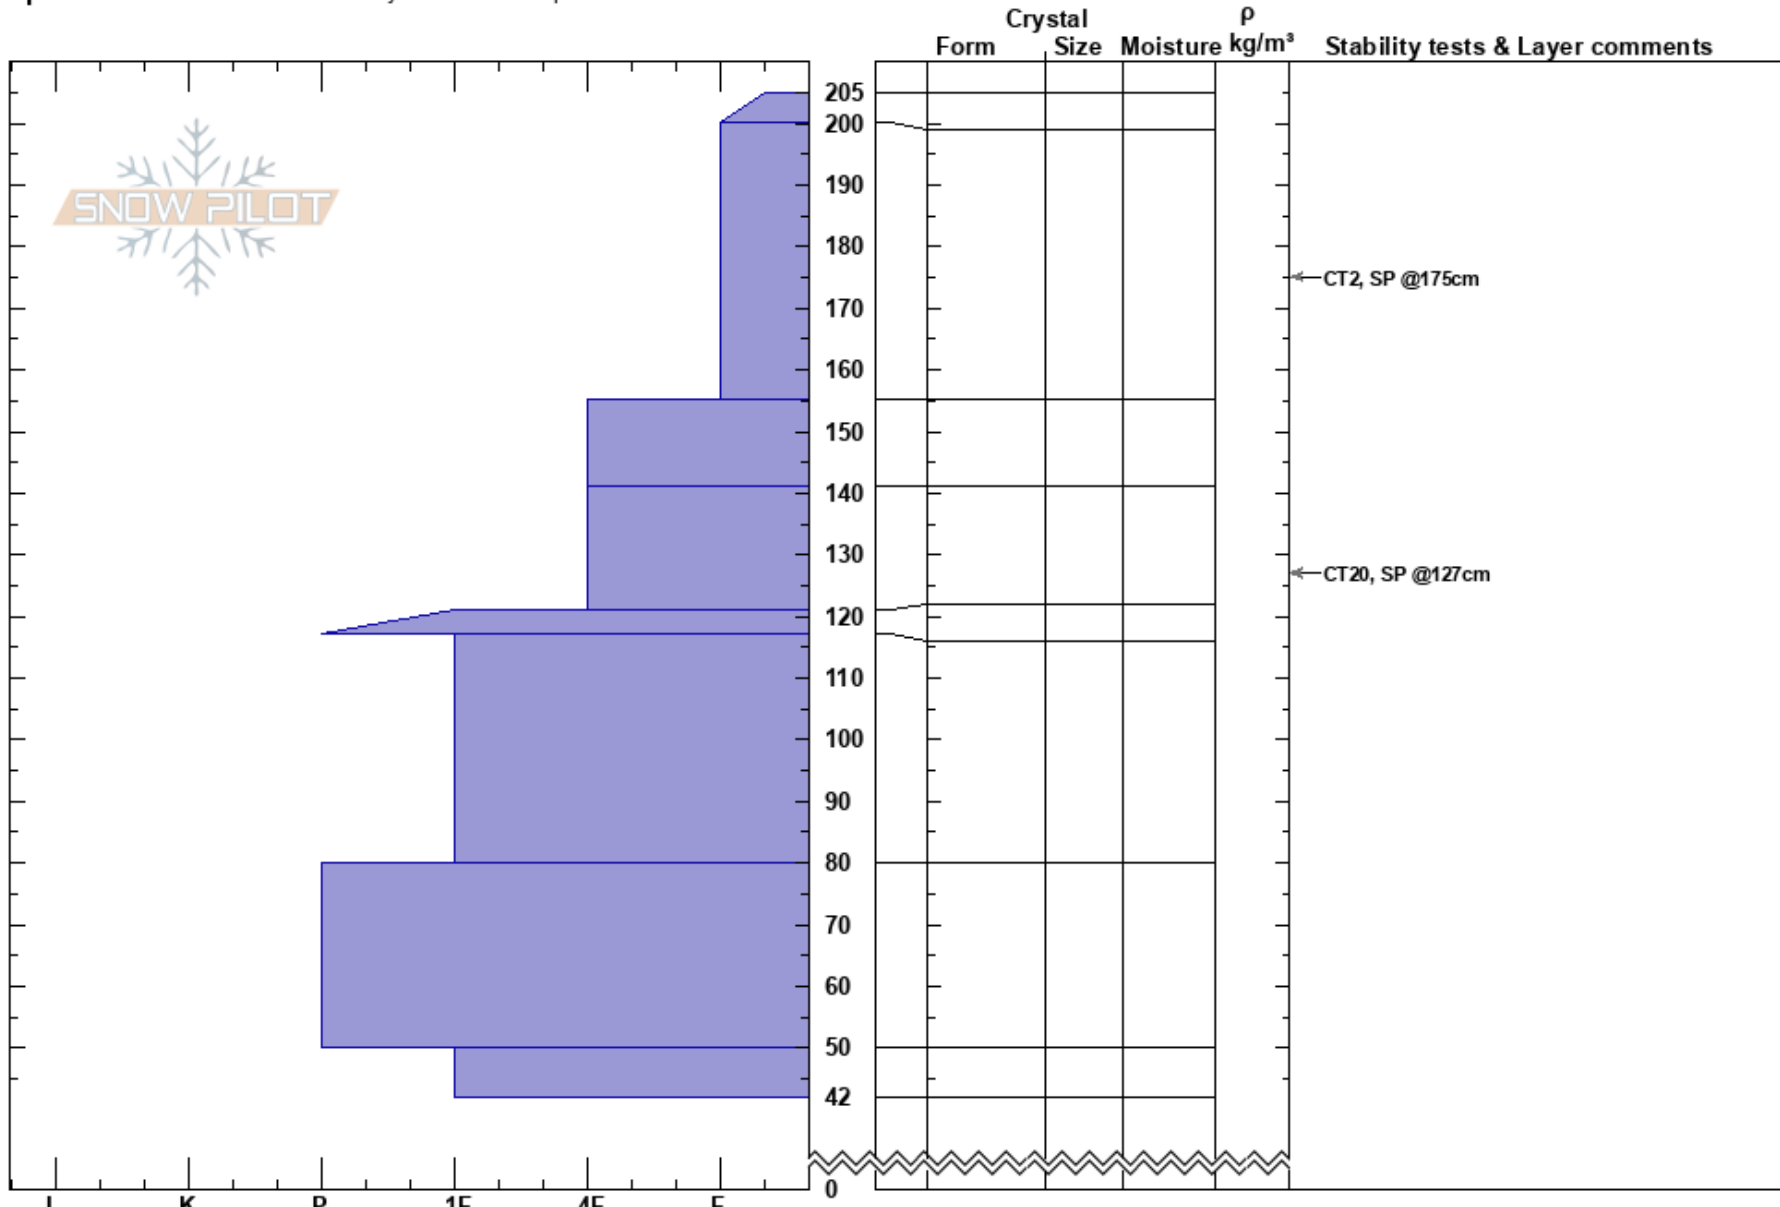

No Water
 Central Wasatch
 UT
 Elevation: 8569 ft
 Aspect: NE
 Specifics: Recent avalanche activity on different slopes

Skyler Chandler
 02/15/2025 - 12:47pm
 Co-ord: 40.66966N, -111.63830W
 Slope Angle: 27°
 Wind Loading: no

Stability:
 Air Temperature:
 Sky Cover: BKN
 Precipitation: S-1
 Wind: N Calm

HS:205
 Layer Notes:
 200-155cm: Problematic layer

Notes: