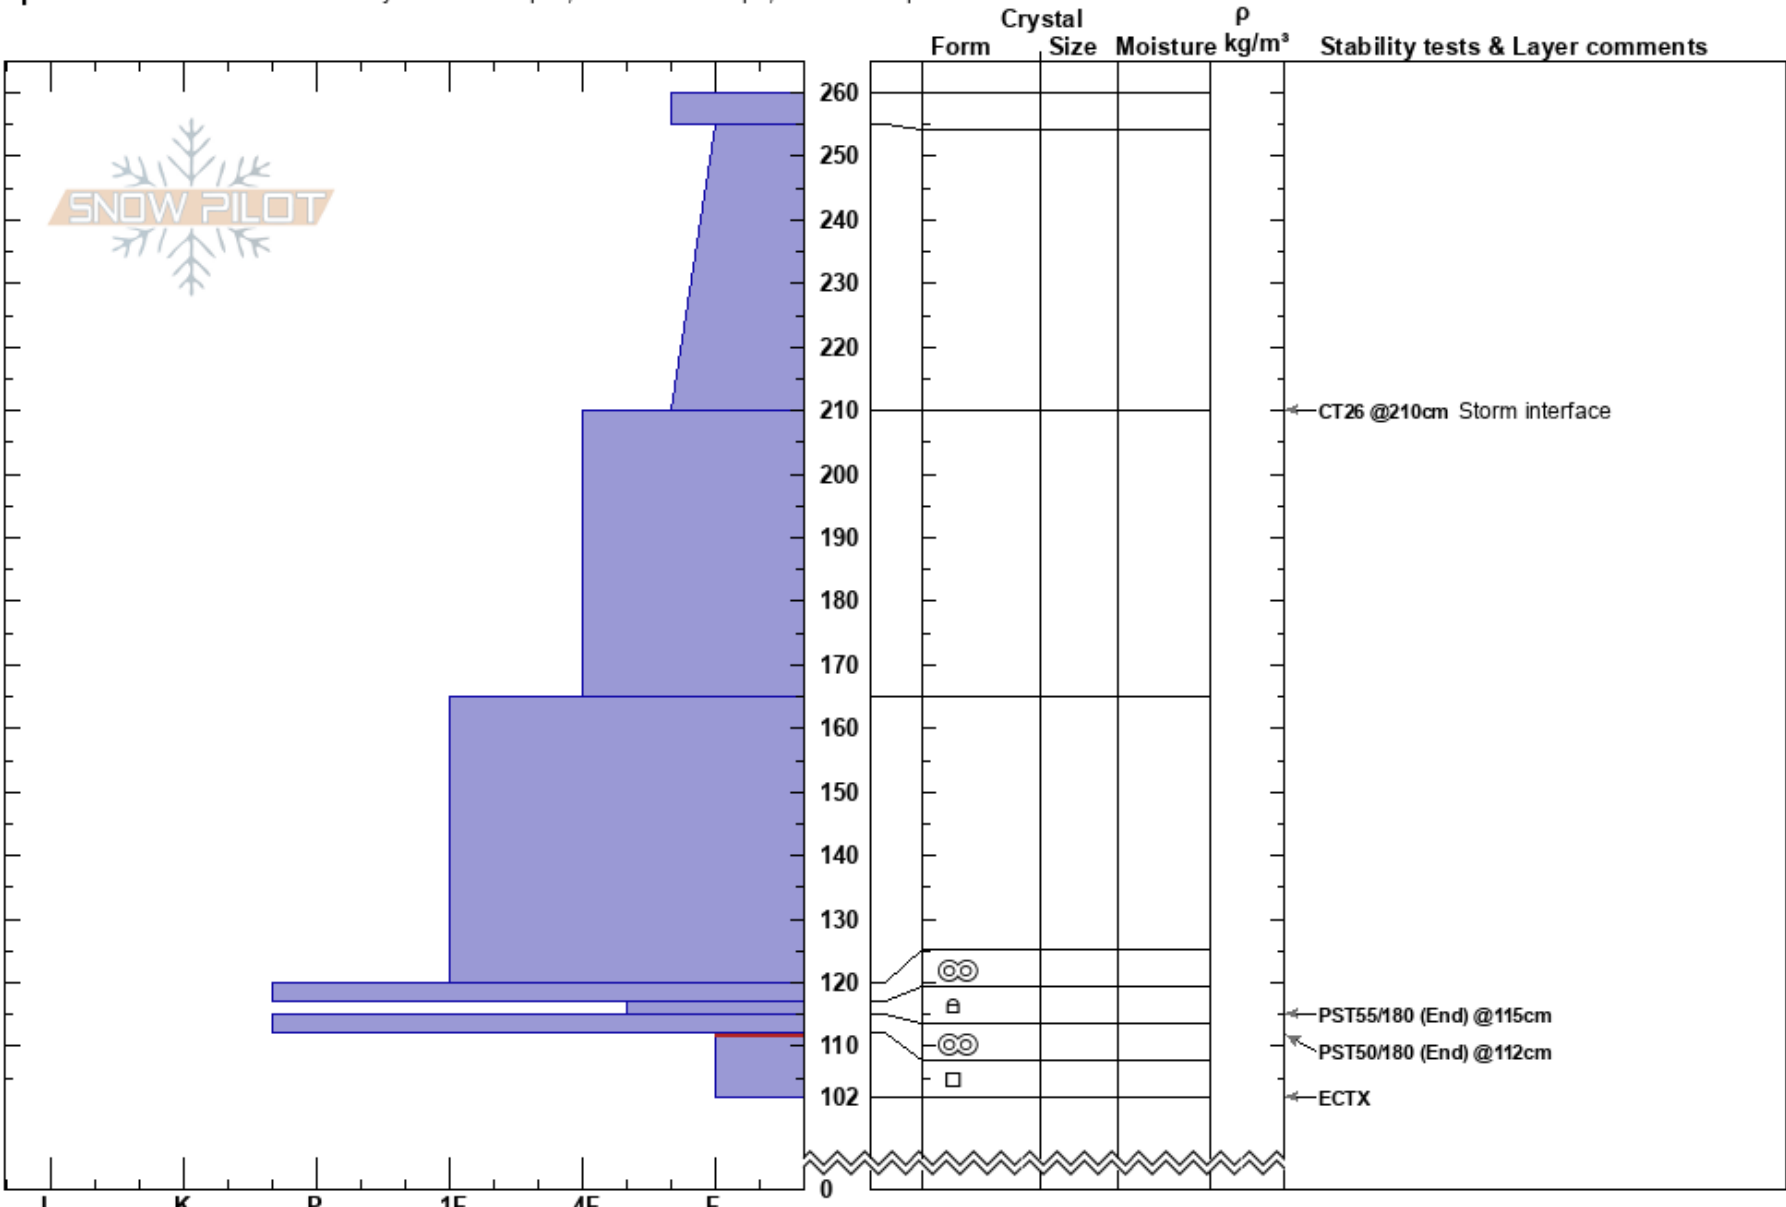

Avy Class Demo Pit  
 Mount Rose  
 NV  
**Elevation:** 8550 ft  
**Aspect:** 37°  
**Specifics:** Recent avalanche activity on similar slopes; Ski tracks on slope; We skied slope

Mauri DiMeo  
 02/16/2025 - 12:30pm  
**Co-ord:** 11S KD 49318 57326  
**Slope Angle:** 10°  
**Wind Loading:** previous

**Stability:**  
**Air Temperature:**  
**Sky Cover:** BKN  
**Precipitation:** NO  
**Wind:** SW Moderate

**HS:**260  
**PF:**40  
**PS:** 10  
 112-102cm:Problematic layer

**Notes:** Protected, leeward slope BTL