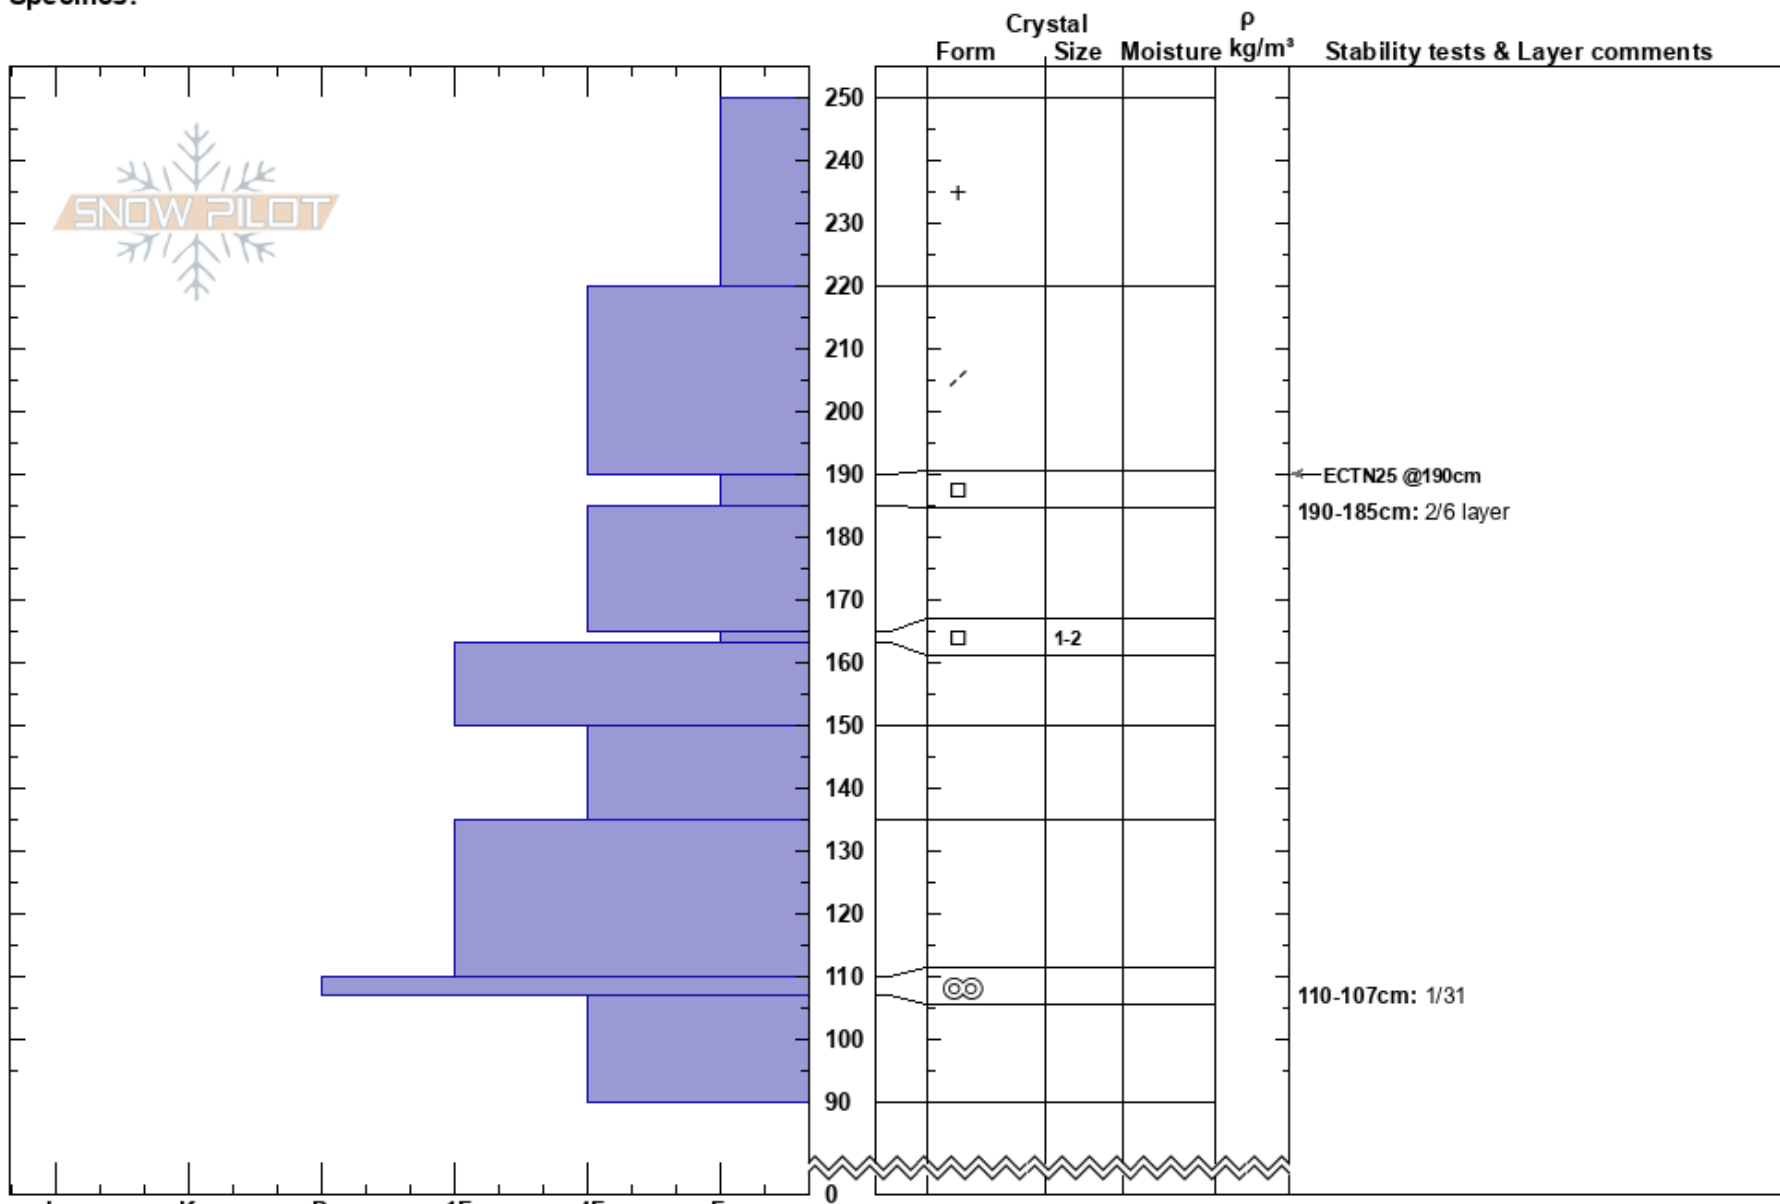

25 Standard 8700
 Teton Range
 WY
 Elevation: 8700 ft
 Aspect: E
 Specifics:

Gage Meredith
 02/16/2025 - 1:00pm
 Co-ord:
 Slope Angle: 29°
 Wind Loading:

Stability:
 Air Temperature:
 Sky Cover:
 Precipitation: S1
 Wind:

HS:250
 Layer Notes:
 190-185cm: 2/6 layer
 190-185cm: Problematic layer
 110-107cm: 1/31

Notes: