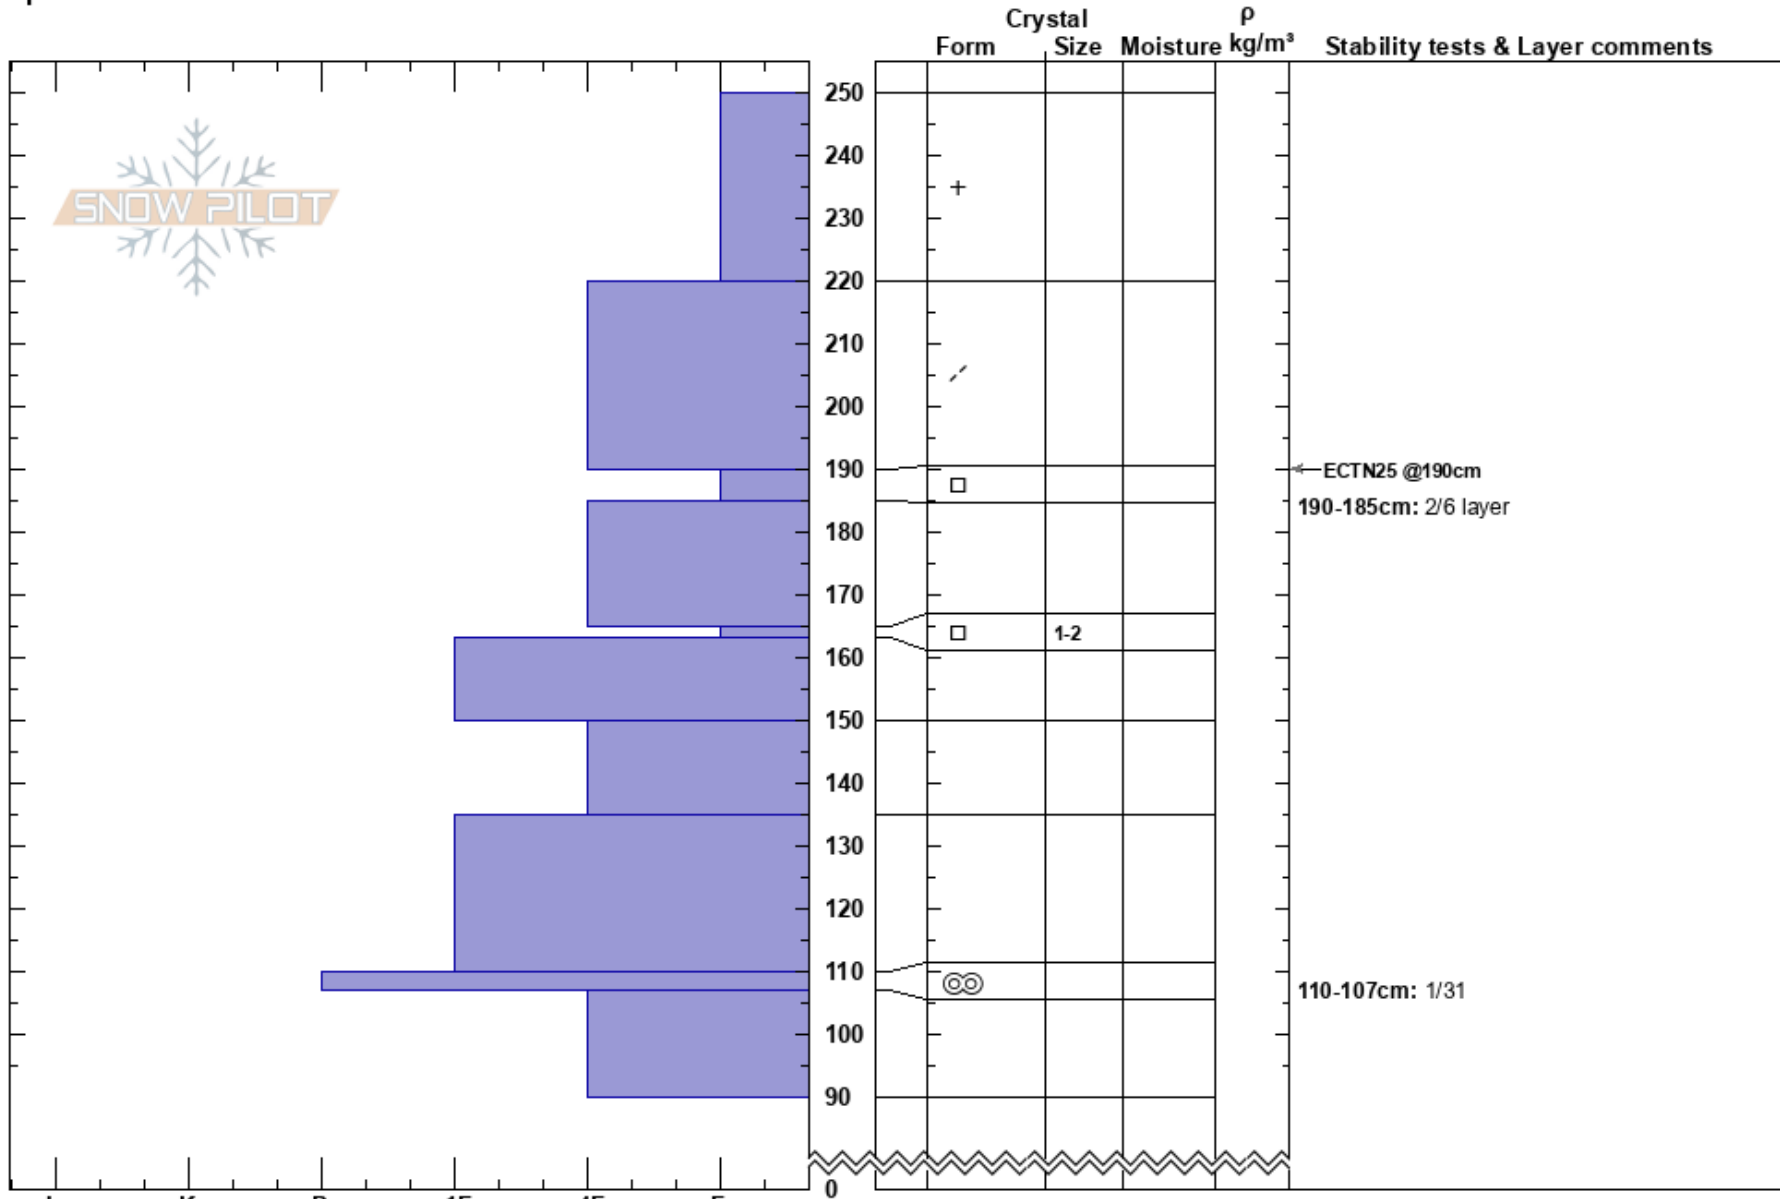

25 Standard 8700
 Teton Range
 WY
 Elevation: 8700 ft
 Aspect: E
 Specifics:

Gage Meredith
 02/16/2025 - 1:00pm
 Co-ord:
 Slope Angle: 29°
 Wind Loading:

Stability:
 Air Temperature:
 Sky Cover:
 Precipitation: S1
 Wind:

HS:250
 Layer Notes:
 190-185cm: 2/6 layer
 190-185cm: Problematic layer
 110-107cm: 1/31

Notes: