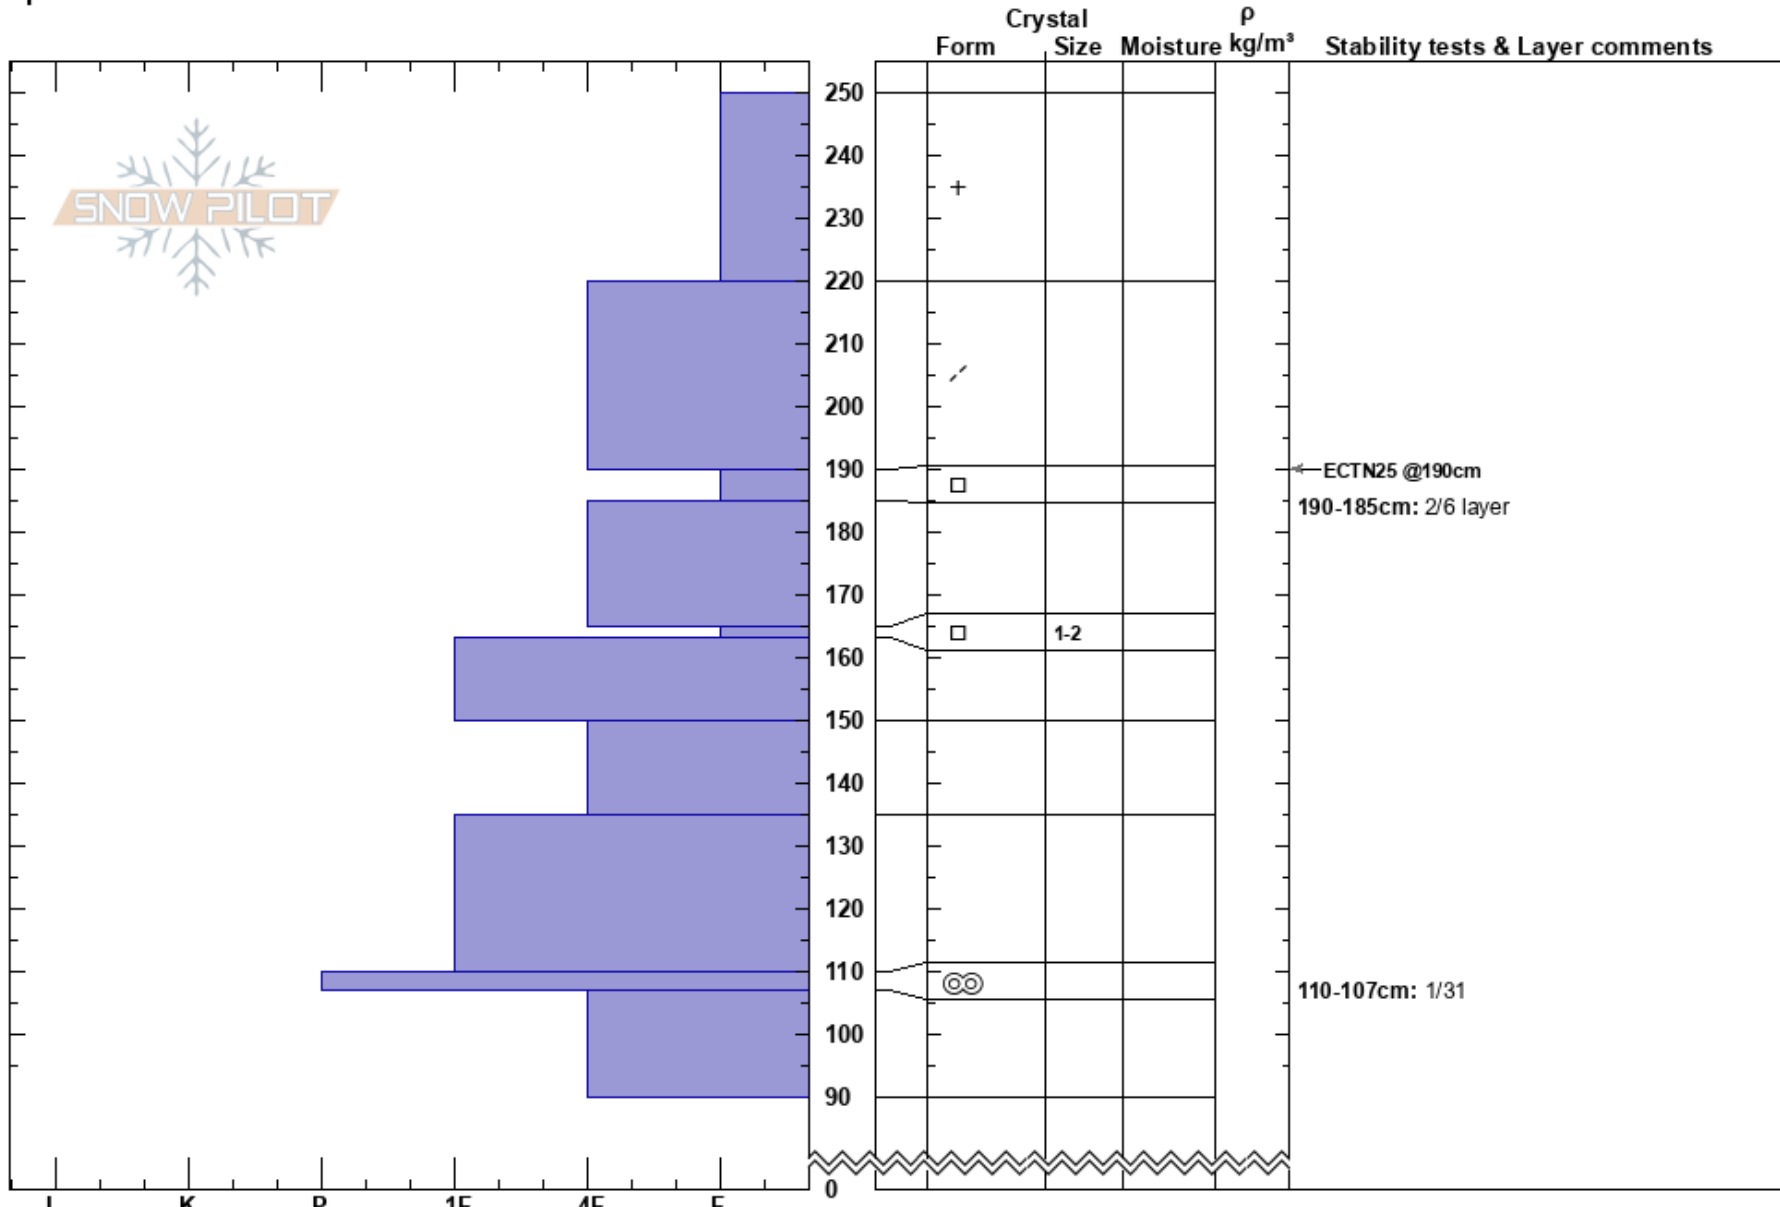

25 Standard 8700
 Teton Range
 WY
 Elevation: 8700 ft
 Aspect: E
 Specifics:

Gage Meredith
 02/16/2025 - 1:00pm
 Co-ord:
 Slope Angle: 29°
 Wind Loading:

Stability:
 Air Temperature:
 Sky Cover:
 Precipitation: S1
 Wind:

HS:250
 Layer Notes:
 190-185cm: 2/6 layer
 190-185cm: Problematic layer
 110-107cm: 1/31

Notes: