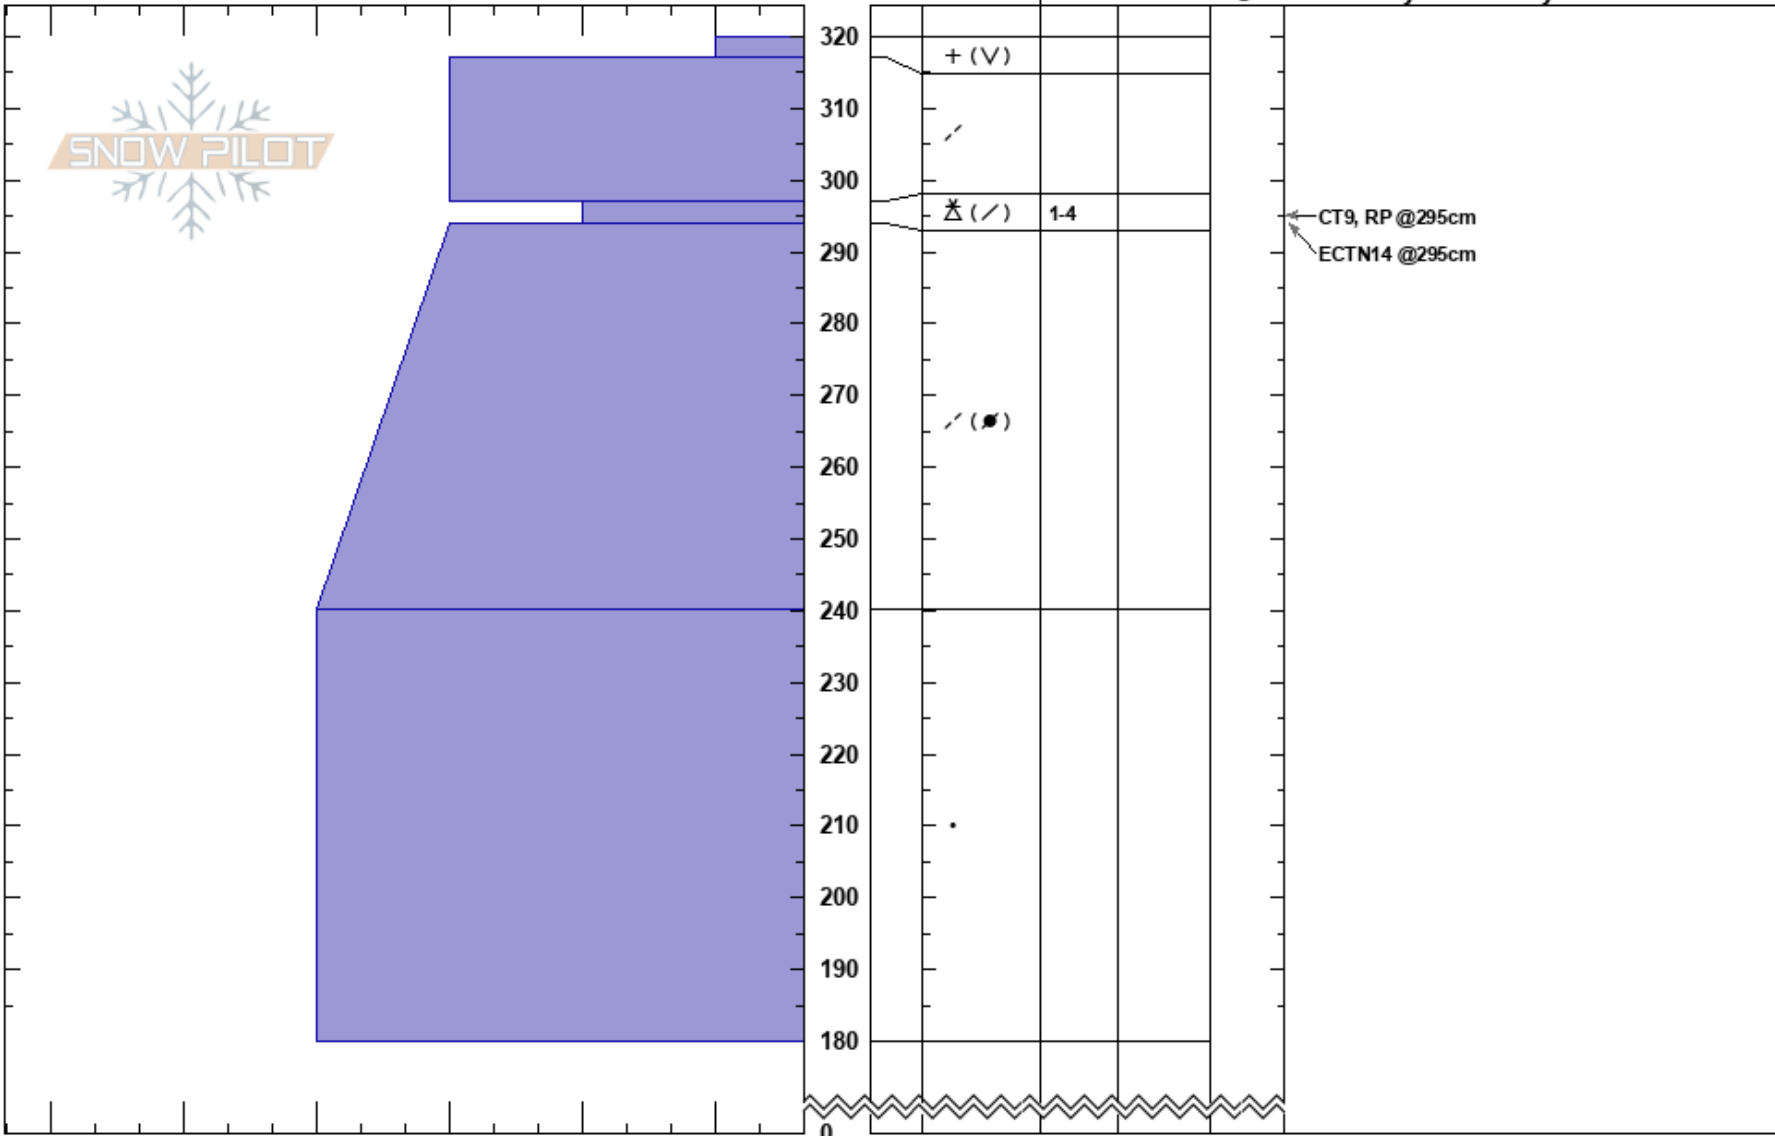

Yoketeyama
 Myoko mountains
 Japan
 Elevation: 2250 m
 Aspect: N
 Specifics:

Shea Hickman
 15/02/2025 - 10:23
 Co-ord:
 Slope Angle: 25°
 Wind Loading: previous

Stability: **HS:320**
 Air Temperature: -6.5°C **PS: 25** 297-294cm:Problematic layer
 Sky Cover: CLR
 Precipitation: NO
 Wind: Calm

Notes: I K P 1F 4F F