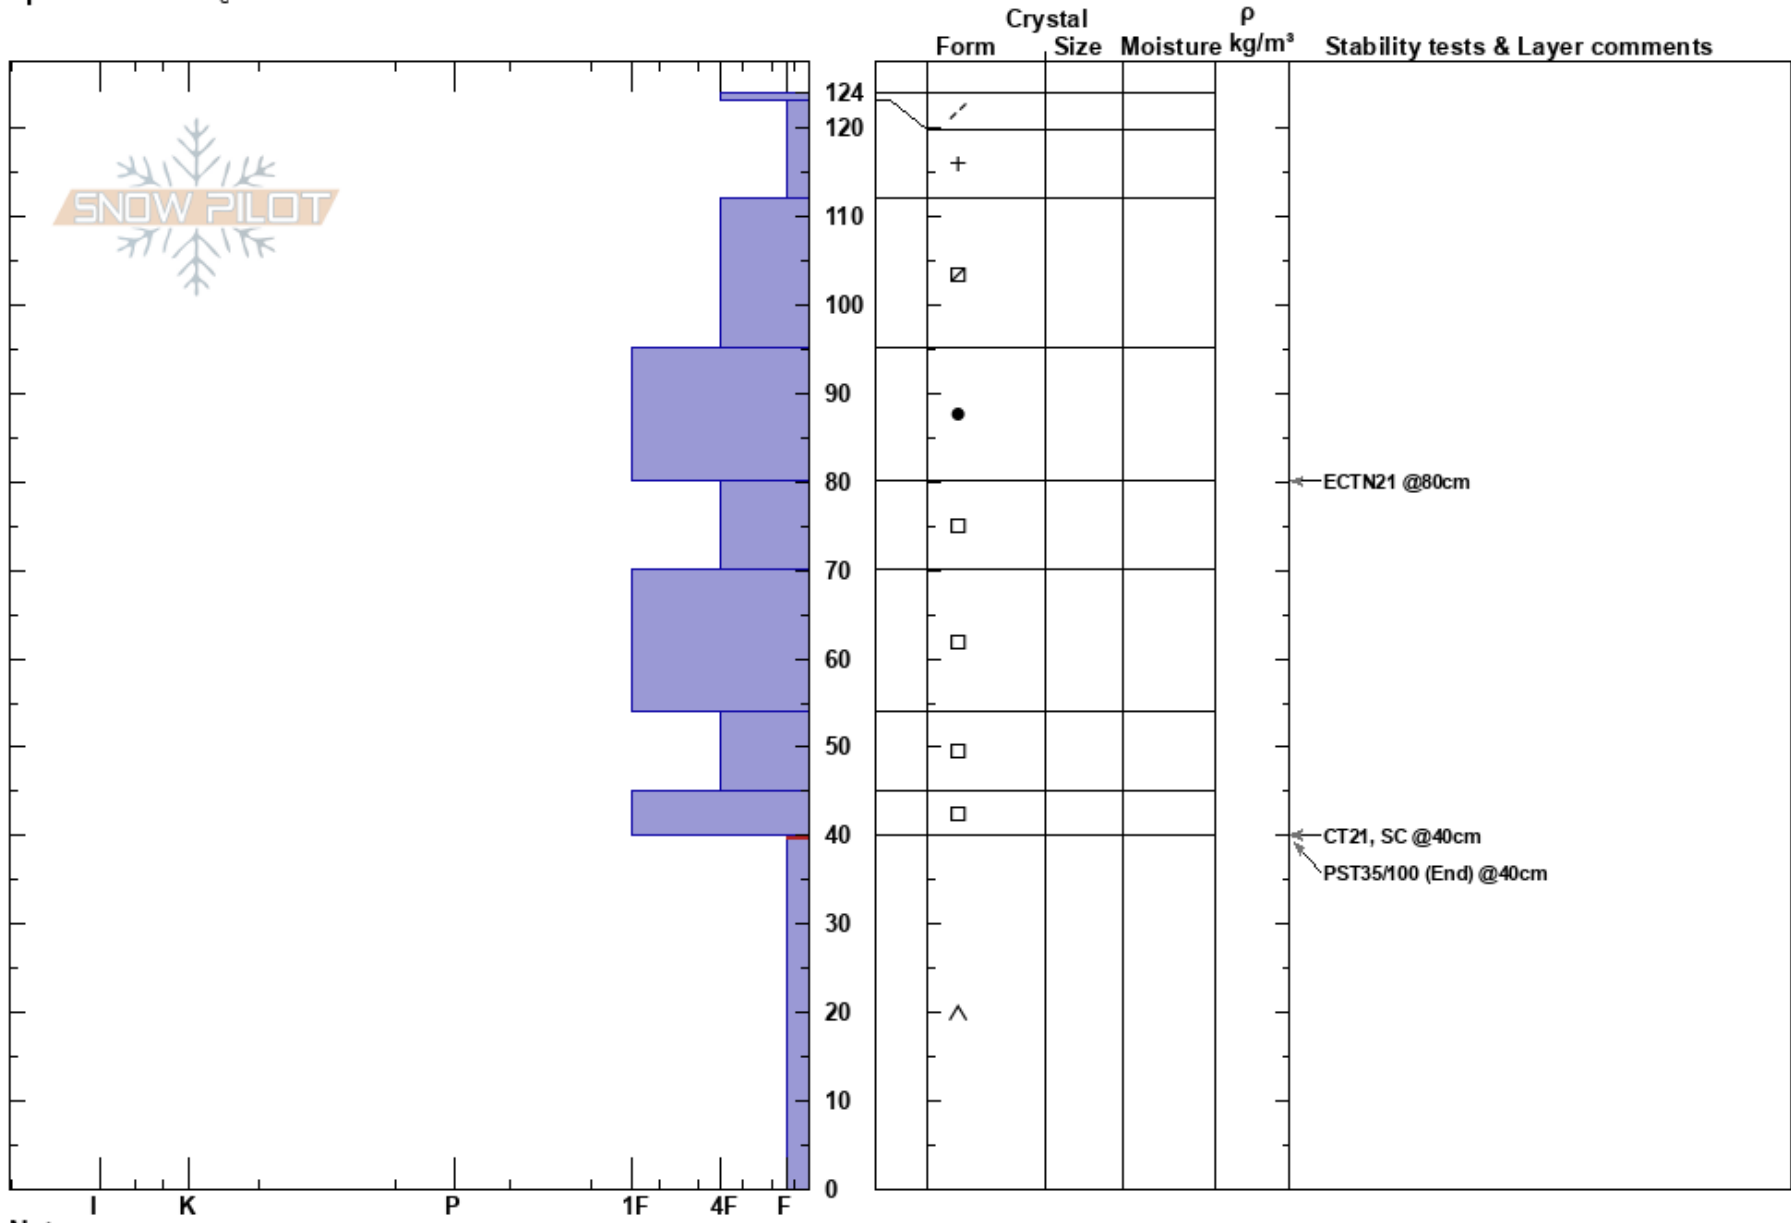

20180221 Dry Gulch
 Front Range
 CO
Elevation: 11700 ft
Aspect: SE
Specifics: Cracking

Spencer Logan
 02/20/2018 - 12:15pm
Co-ord: 39.69364N, -105.88977W
Slope Angle: 28°
Wind Loading: yes

Stability: Fair
Air Temperature: **HS:** 124
PS: 20 40-0cm: Problematic layer
Sky Cover: BKN
Precipitation: NO
Wind: SW Light Breeze