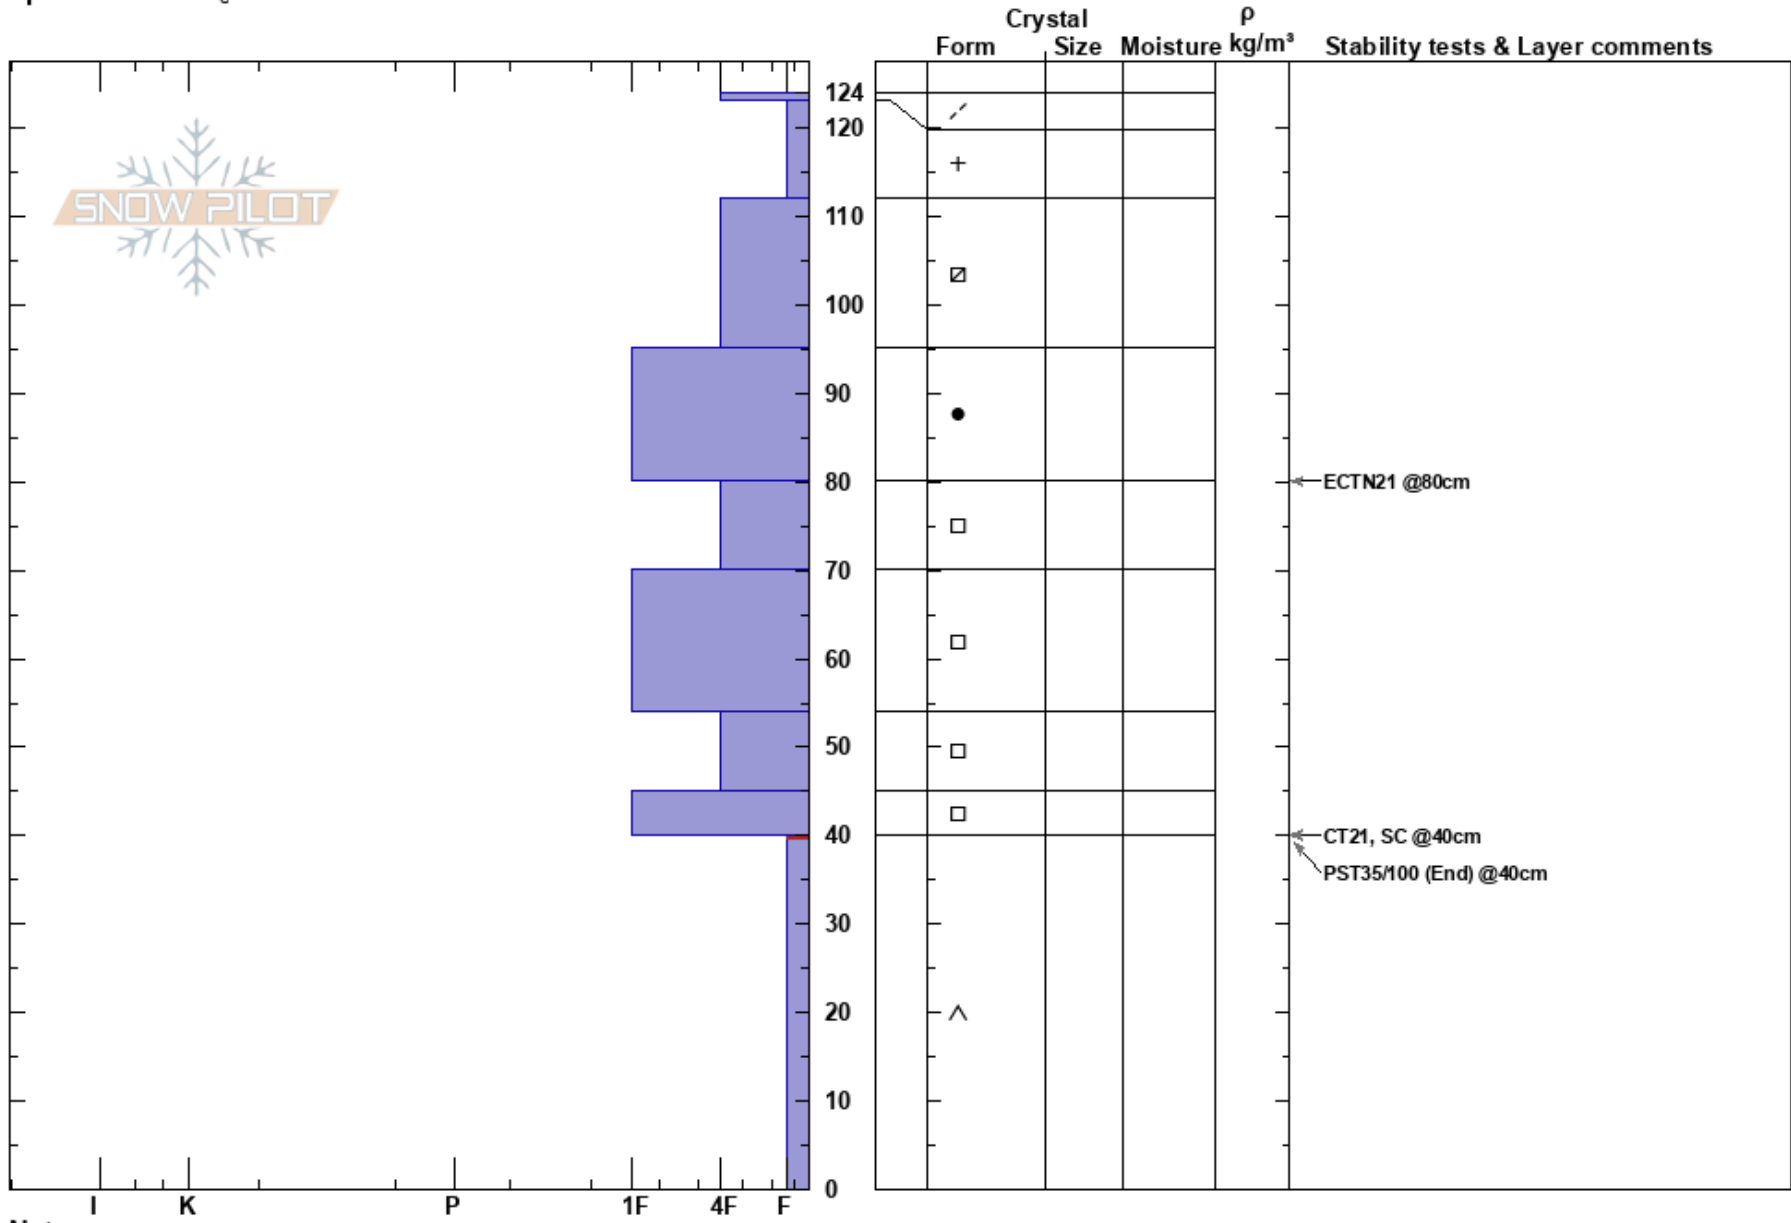

20180221 Dry Gulch  
 Front Range  
 CO  
**Elevation:** 11700 ft  
**Aspect:** SE  
**Specifics:** Cracking

Spencer Logan  
 02/20/2018 - 12:15pm  
**Co-ord:** 39.69364N, -105.88977W  
**Slope Angle:** 28°  
**Wind Loading:** yes

**Stability:** Fair  
**Air Temperature:** **HS:** 124  
**PS:** 20 40-0cm: Problematic layer  
**Sky Cover:** BKN  
**Precipitation:** NO  
**Wind:** SW Light Breeze

Notes: