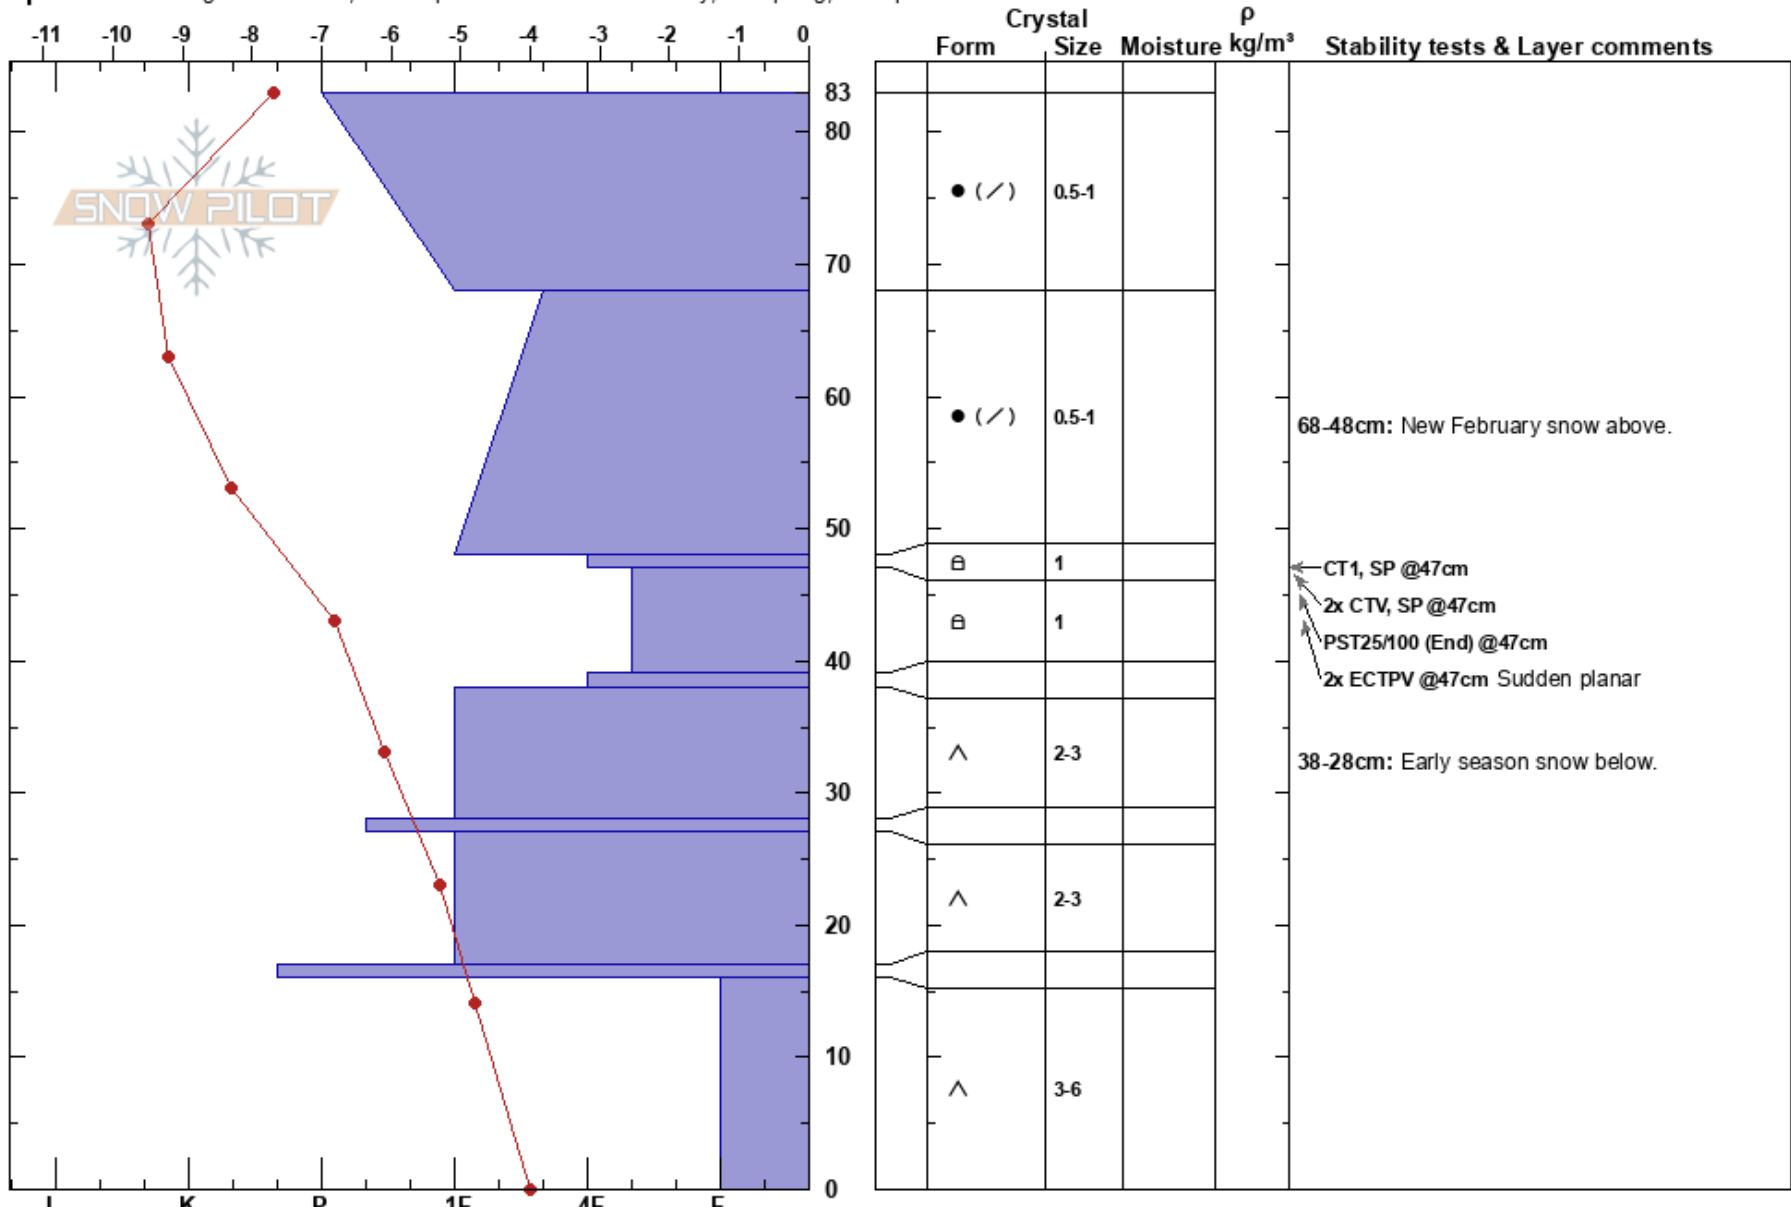

Upper Larry's Line
 San Francisco Peaks
 AZ
Elevation: 11600 ft
Aspect: NW

Tanner Porter
 02/16/2025 - 12:00pm
Co-ord: 35.32662N, -111.68396E
Slope Angle: 35°
Wind Loading: previous

Stability:
Air Temperature: -0.6°C
Sky Cover:
Precipitation: NO
Wind:

HS:83
PF:45
PS:20
Layer Notes:
 68-48cm: New February snow above.
 48-39cm: Late January storm
 38-28cm: Early season snow below.

Specifics: Pit dug in a Ski Area; Pit is representative of backcountry; Collapsing, widespread

Notes: Moderate wind loading, poor structure, high propagation propensity, high energy