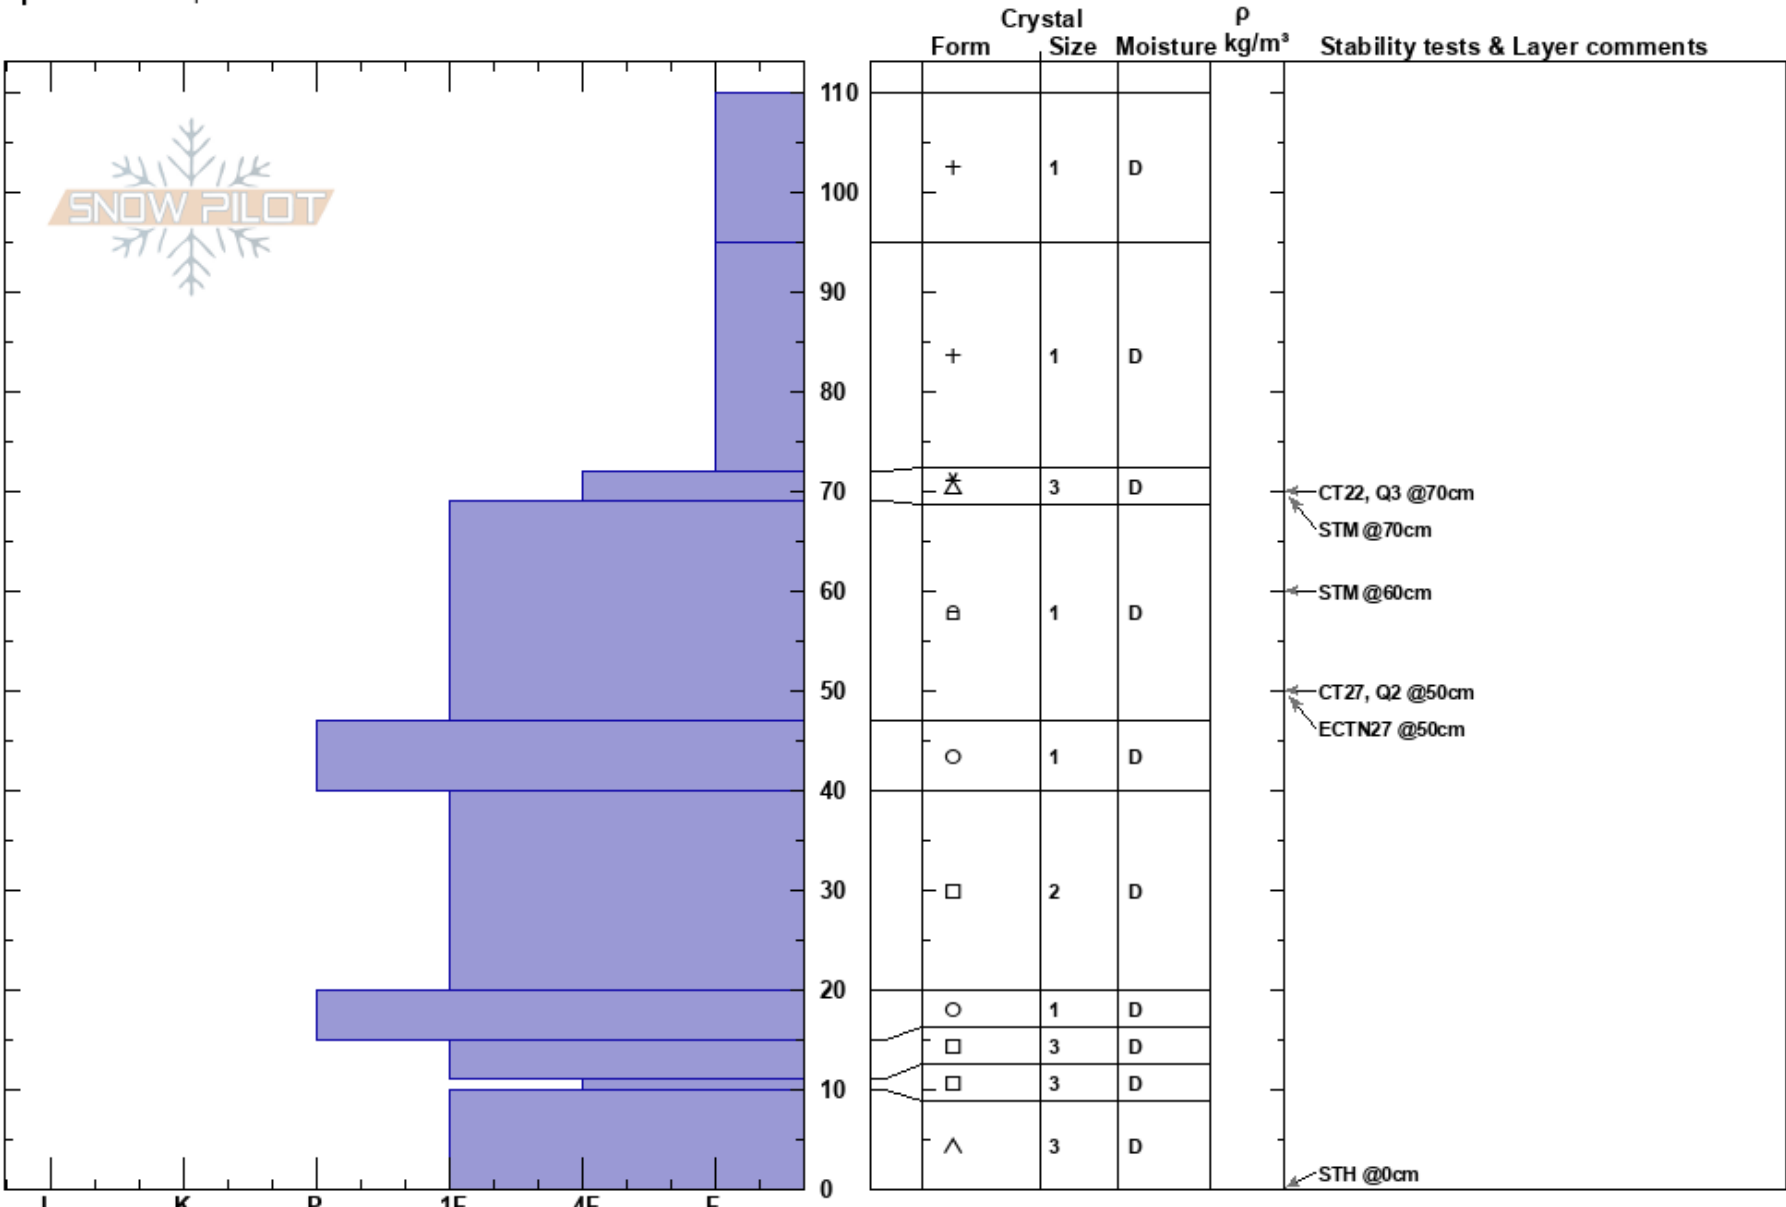

Guardsman pass
 Central Wasatch
 UT
 Elevation: 8900 ft
 Aspect: NW
 Specifics: Poor pit location

Tucker FitzSimons
 02/18/2018 - 1:00pm
 Co-ord: 40.60789N, -111.54940W
 Slope Angle: 8°
 Wind Loading: no

Stability:
 Air Temperature:
 Sky Cover: OVC
 Precipitation: NO
 Wind: NW Light Breeze

HS:110
 PF:35
 PS:14

Layer Notes:

Notes: Avalanche Ecology field day, Missing snow and air temps